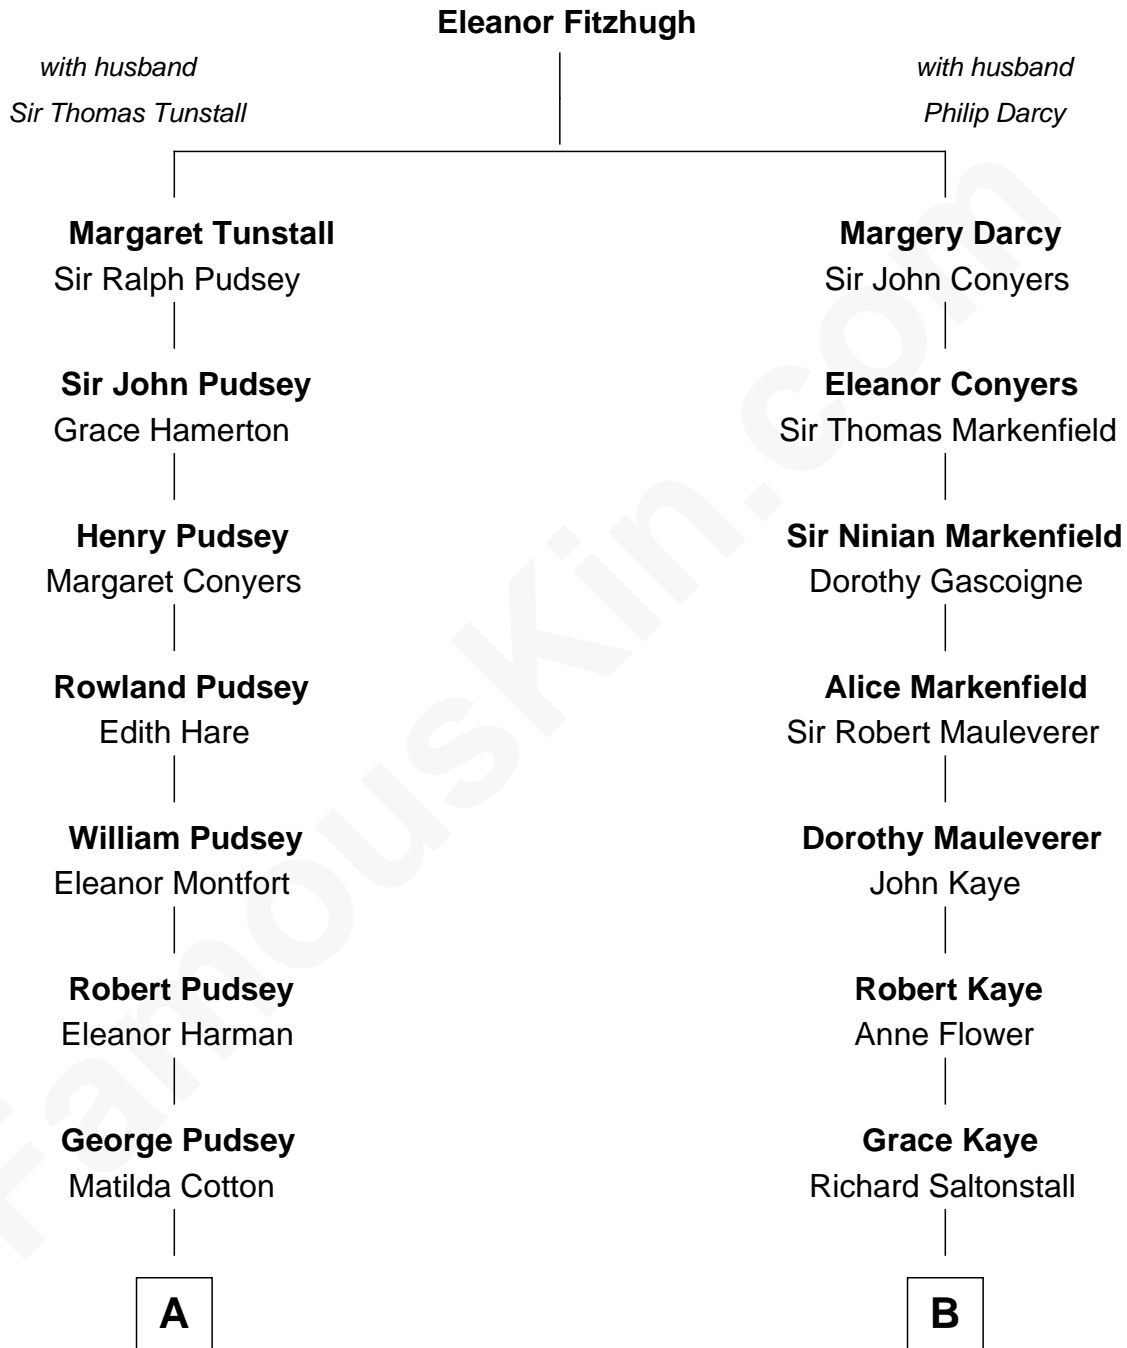

FamousKin.com
Relationship Chart of
General Robert E. Lee
Confederate Army - U.S. Civil War
 14th cousin 6 times removed of

Paget Brewster
TV Actress

C

Donald Mitchell Ryerson

Isabelle McGenniss

Joan Ryerson

George Washington Wales Brewster

Galen Brewster

Hathaway Tew

Paget Brewster

TV Actress