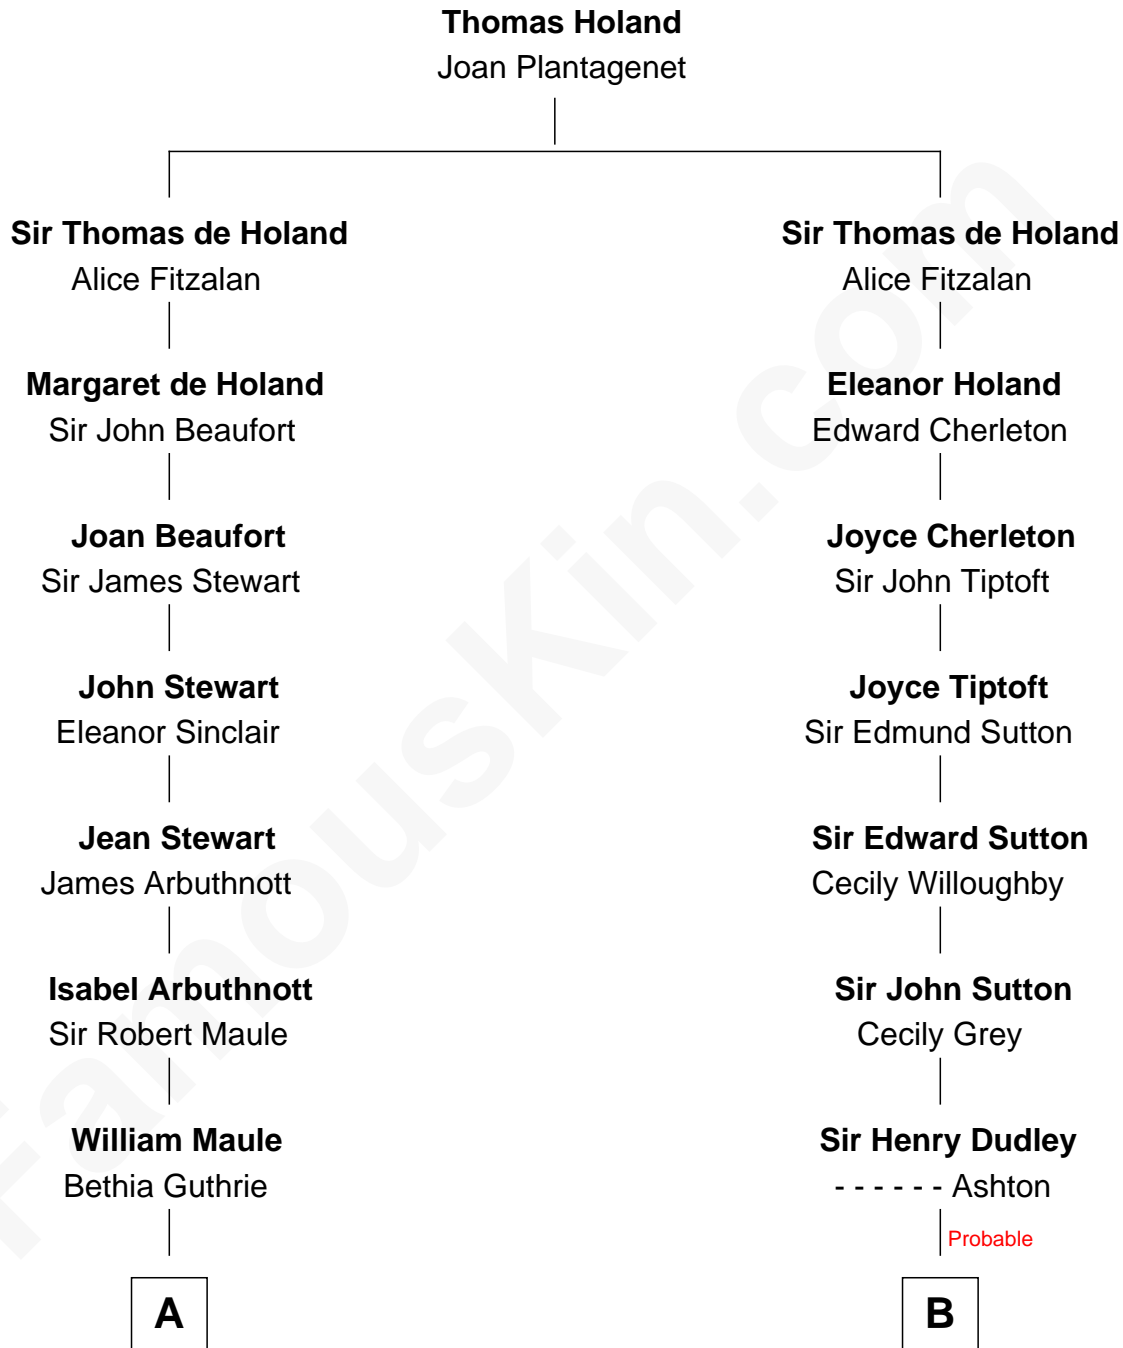

FamousKin.com Relationship Chart of

General Robert E. Lee

Confederate Army - U.S. Civil War

14th cousin 7 times removed of

Paget Brewster

TV Actress

C

Mary Pringle Mitchell
Edward Larned Ryerson

Donald Mitchell Ryerson
Isabelle McGenniss

Joan Ryerson
George Washington Wales Brewster

Galen Brewster
Hathaway Tew

Paget Brewster
TV Actress