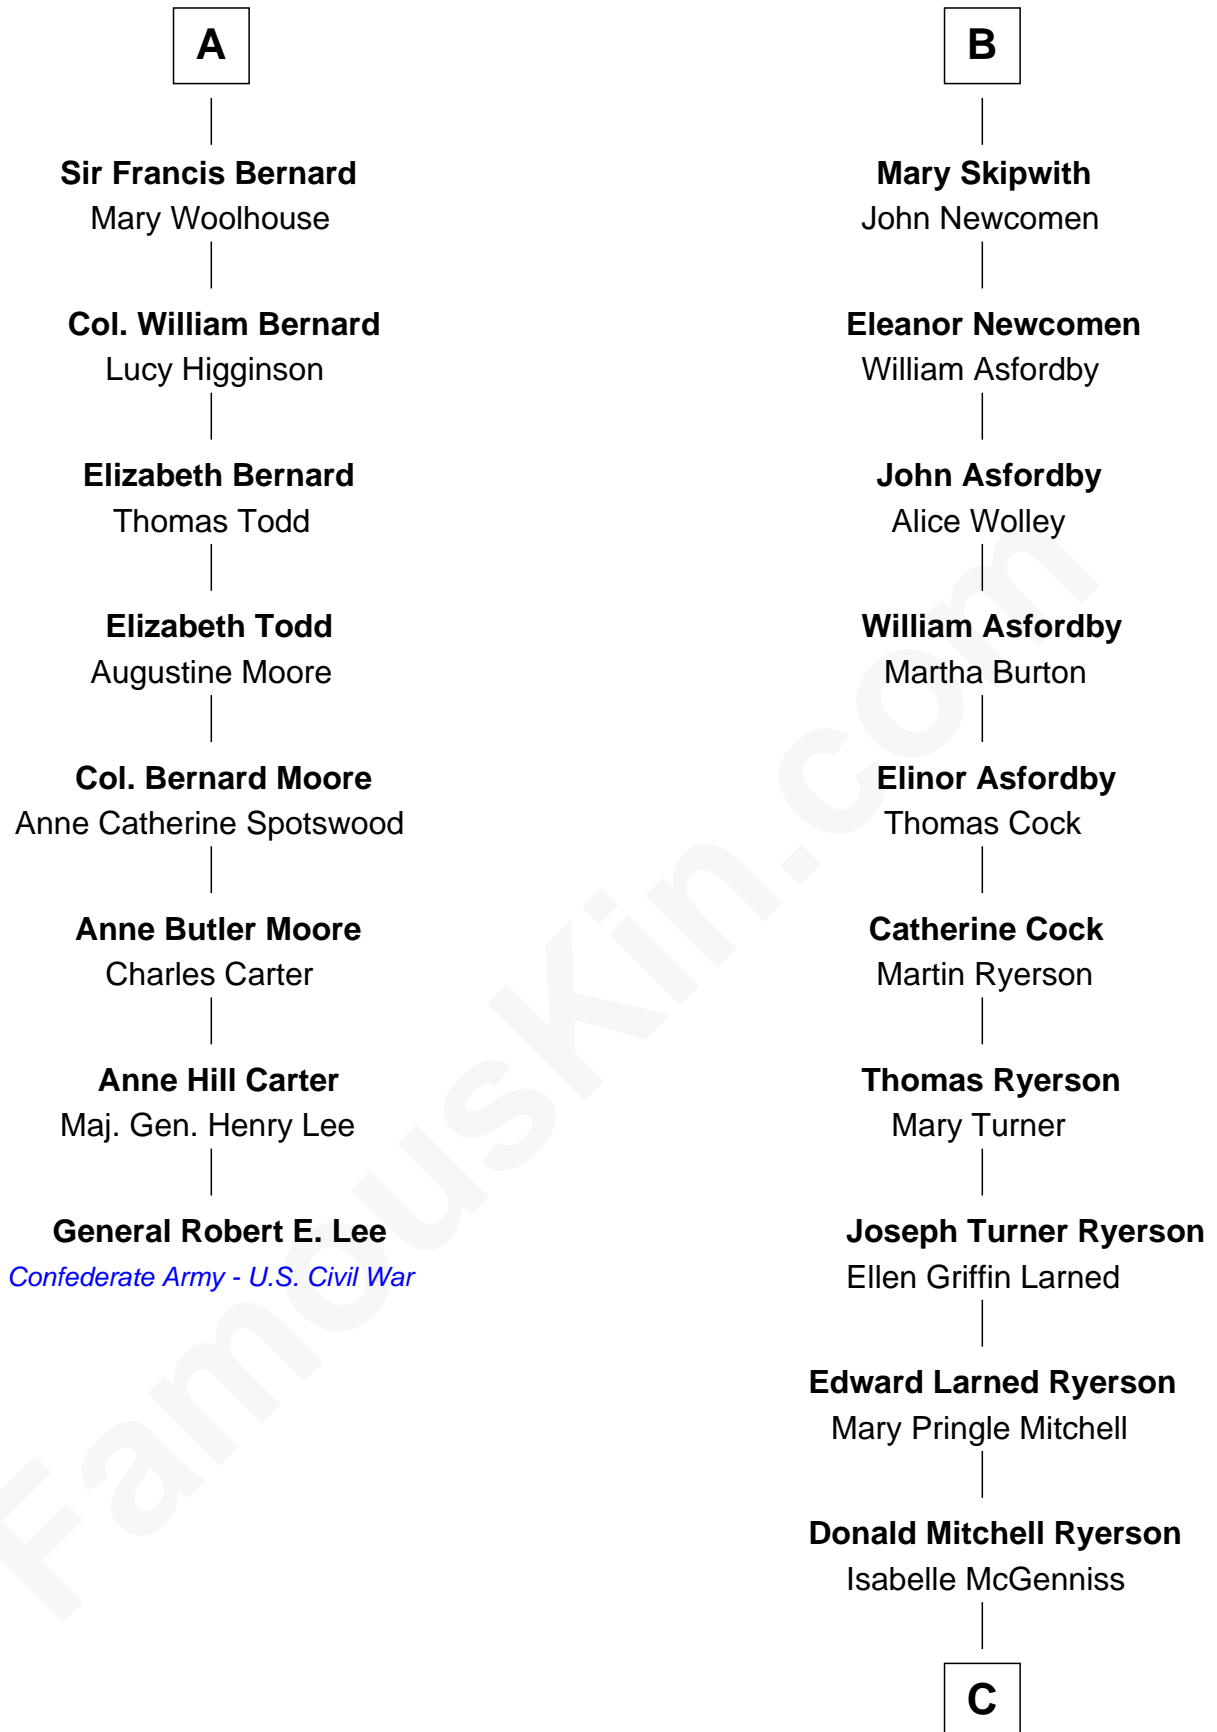

FamousKin.com Relationship Chart of

General Robert E. Lee

Confederate Army - U.S. Civil War

14th cousin 5 times removed of

Paget Brewster

TV Actress

C

Joan Ryerson

George Washington Wales Brewster

Galen Brewster

Hathaway Tew

Paget Brewster

TV Actress

FamousKin.com