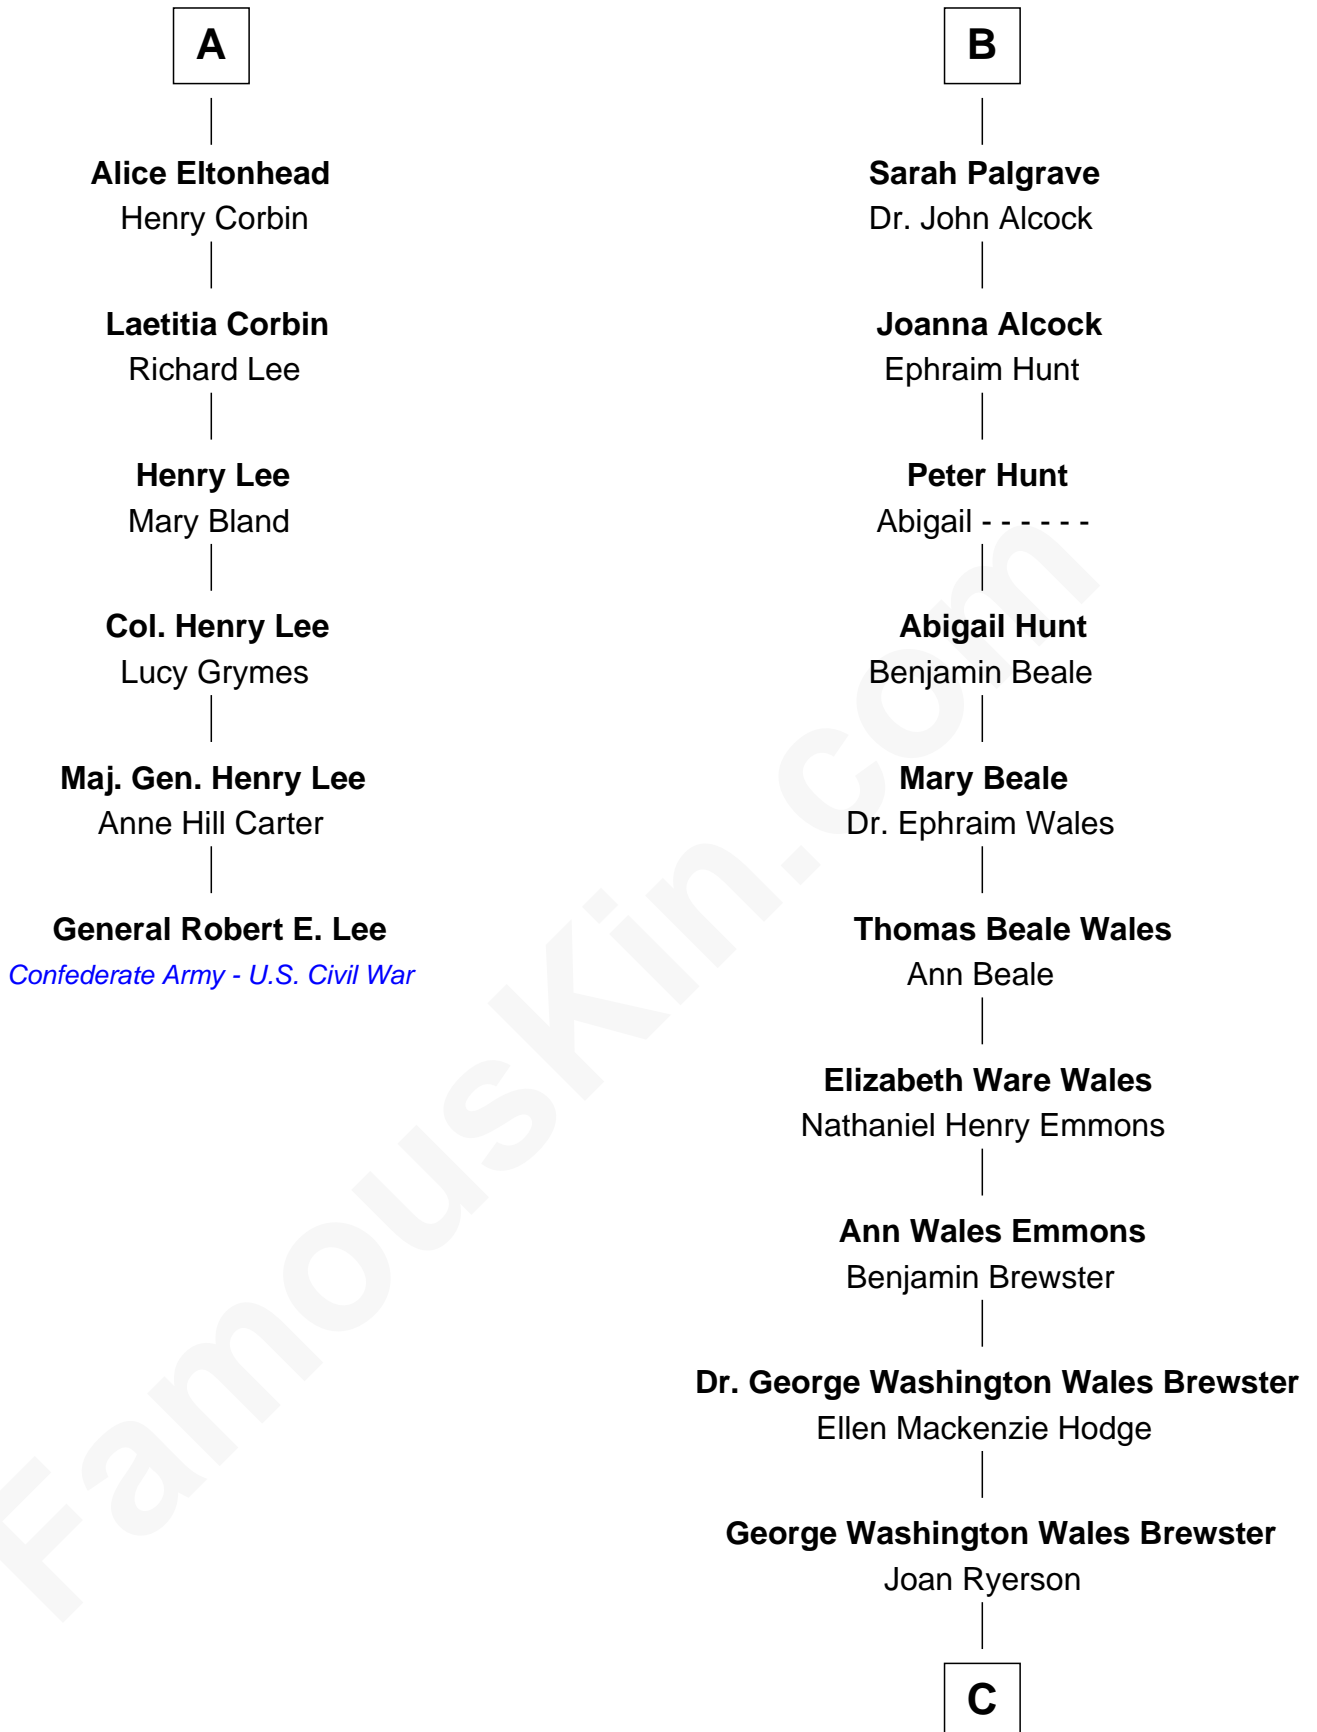

## Relationship Chart of

**General Robert E. Lee**

*Confederate Army - U.S. Civil War*

12th cousin 6 times removed of

**Paget Brewster**

*TV Actress*

**Sir Robert Goushill**

Elizabeth Fitzalan

C

Galen Brewster  
Hathaway Tew

Paget Brewster  
*TV Actress*

FamousKin.com