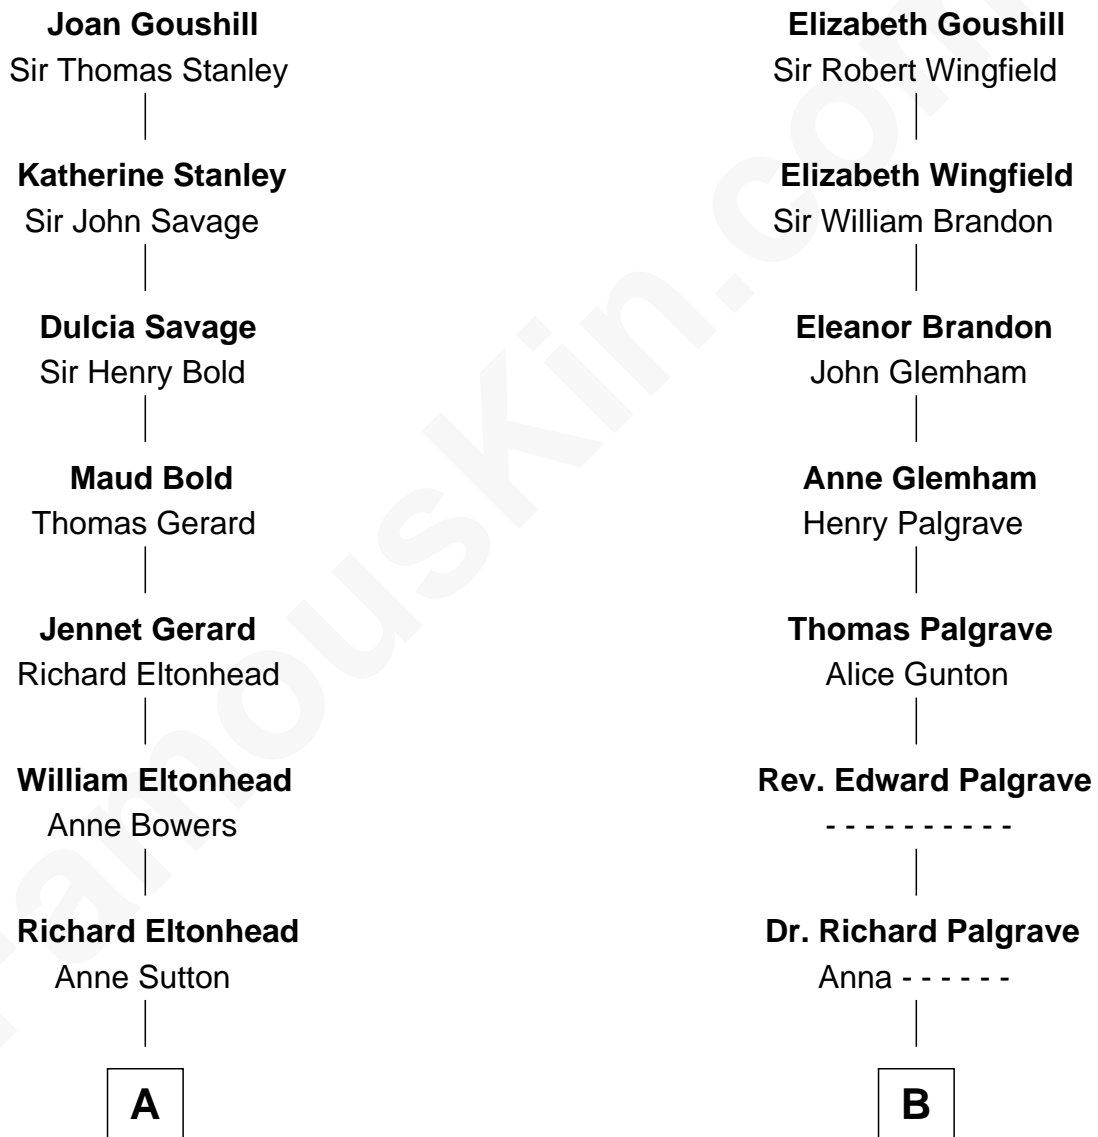

## Relationship Chart of

**General Robert E. Lee**

*Confederate Army - U.S. Civil War*

12th cousin 6 times removed of

**Paget Brewster**

*TV Actress*

**Sir Robert Goushill**

Elizabeth Fitzalan