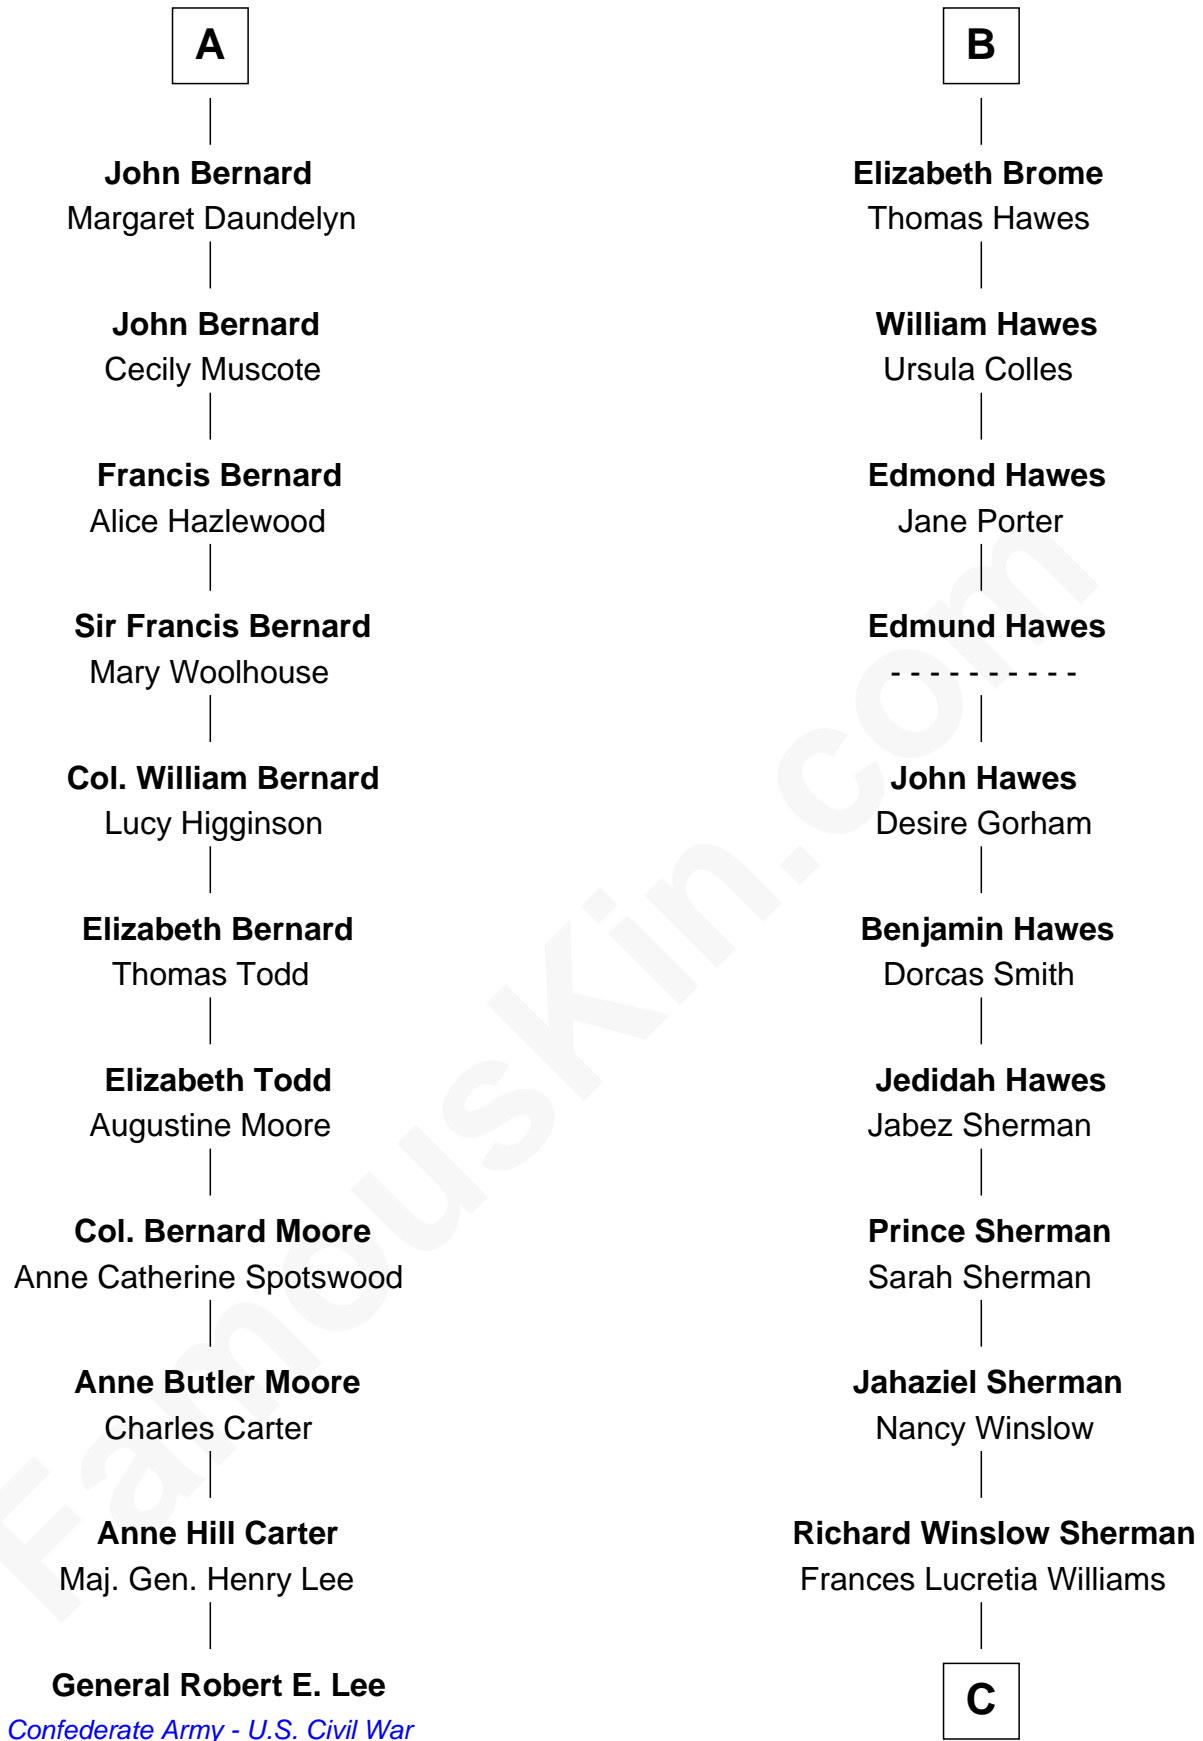

FamousKin.com Relationship Chart of

General Robert E. Lee

Confederate Army - U.S. Civil War

17th cousin 1 time removed of

James Sherman

27th U.S. Vice-President

Sir Robert de Ros

Isabel de Aubeney