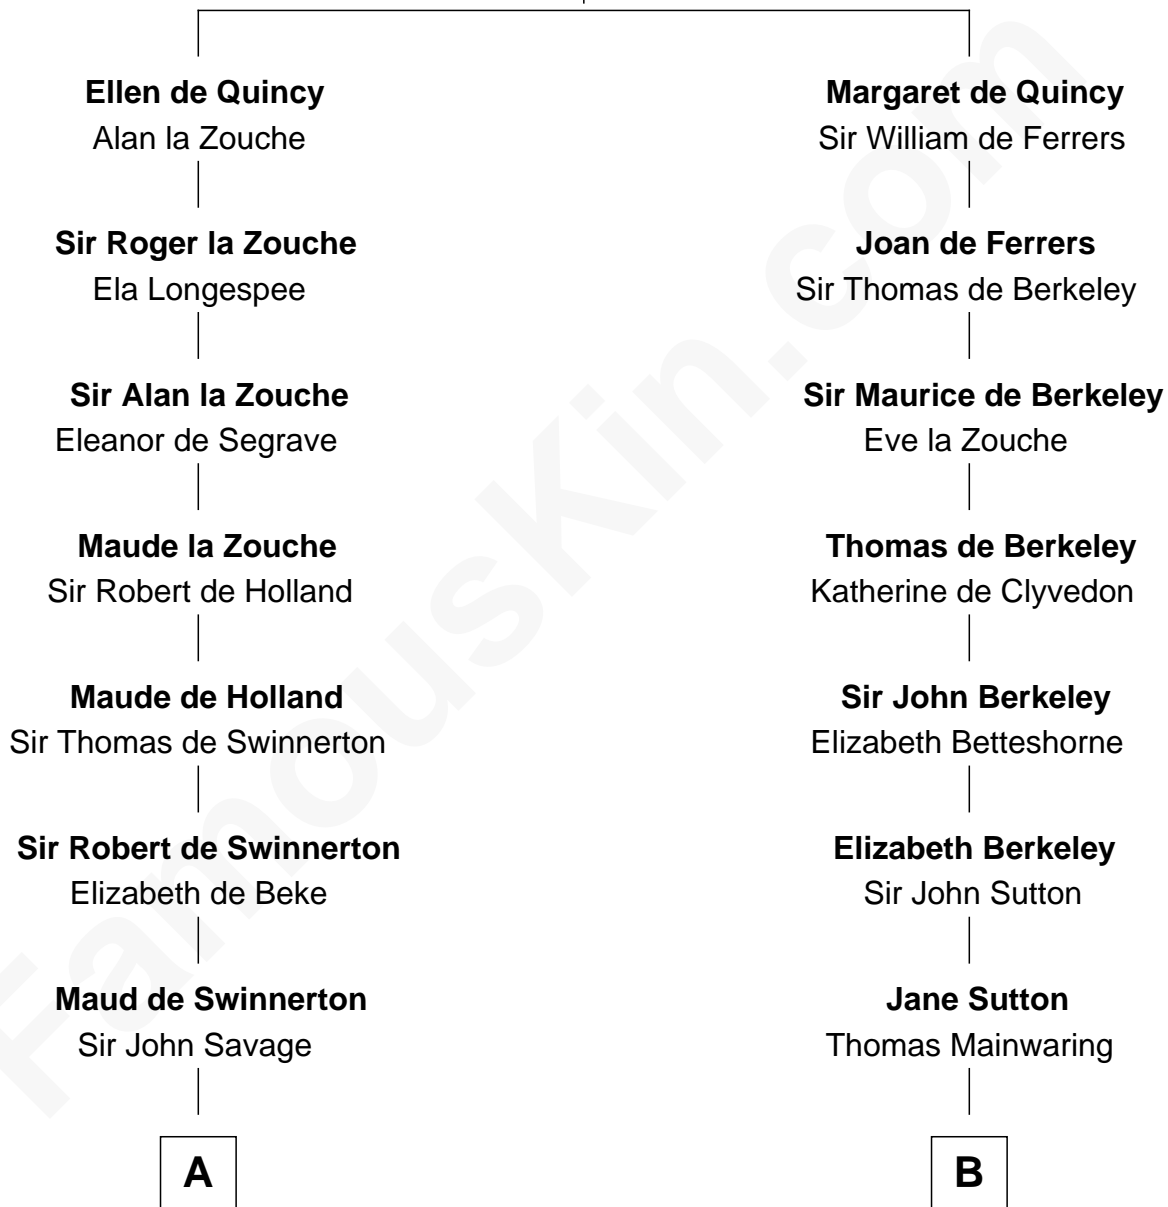

FamousKin.com Relationship Chart of

General Robert E. Lee

Confederate Army - U.S. Civil War

19th cousin 1 time removed of

Allen Dulles

5th Director of the C.I.A.

Sir Roger de Quincy

Helen of Galloway

C

Col. Henry Lee

Lucy Grymes

Maj. Gen. Henry Lee

Anne Hill Carter

General Robert E. Lee

Confederate Army - U.S. Civil War

D