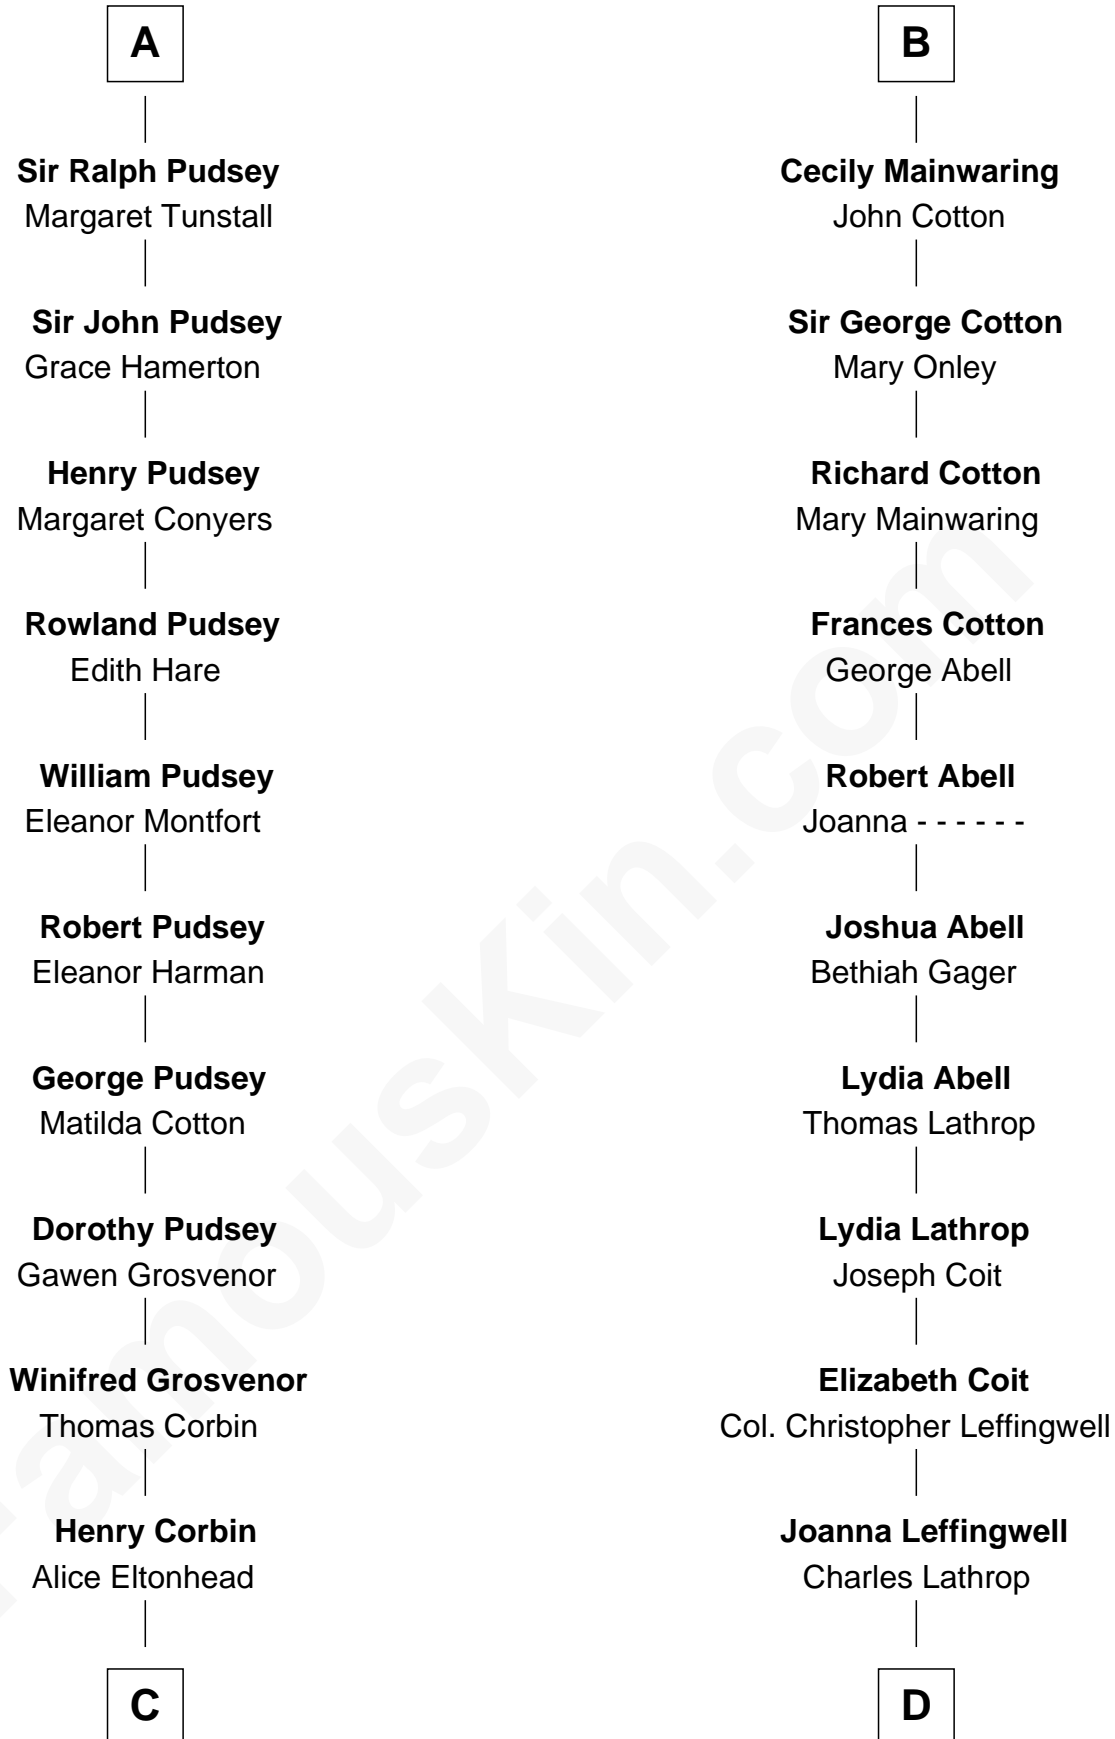

FamousKin.com Relationship Chart of

General Robert E. Lee

Confederate Army - U.S. Civil War

20th cousin 1 time removed of

John Foster Dulles

52nd U.S. Secretary of State

C

Laetitia Corbin

Richard Lee

Henry Lee

Mary Bland

Col. Henry Lee

Lucy Grymes

Maj. Gen. Henry Lee

Anne Hill Carter

General Robert E. Lee