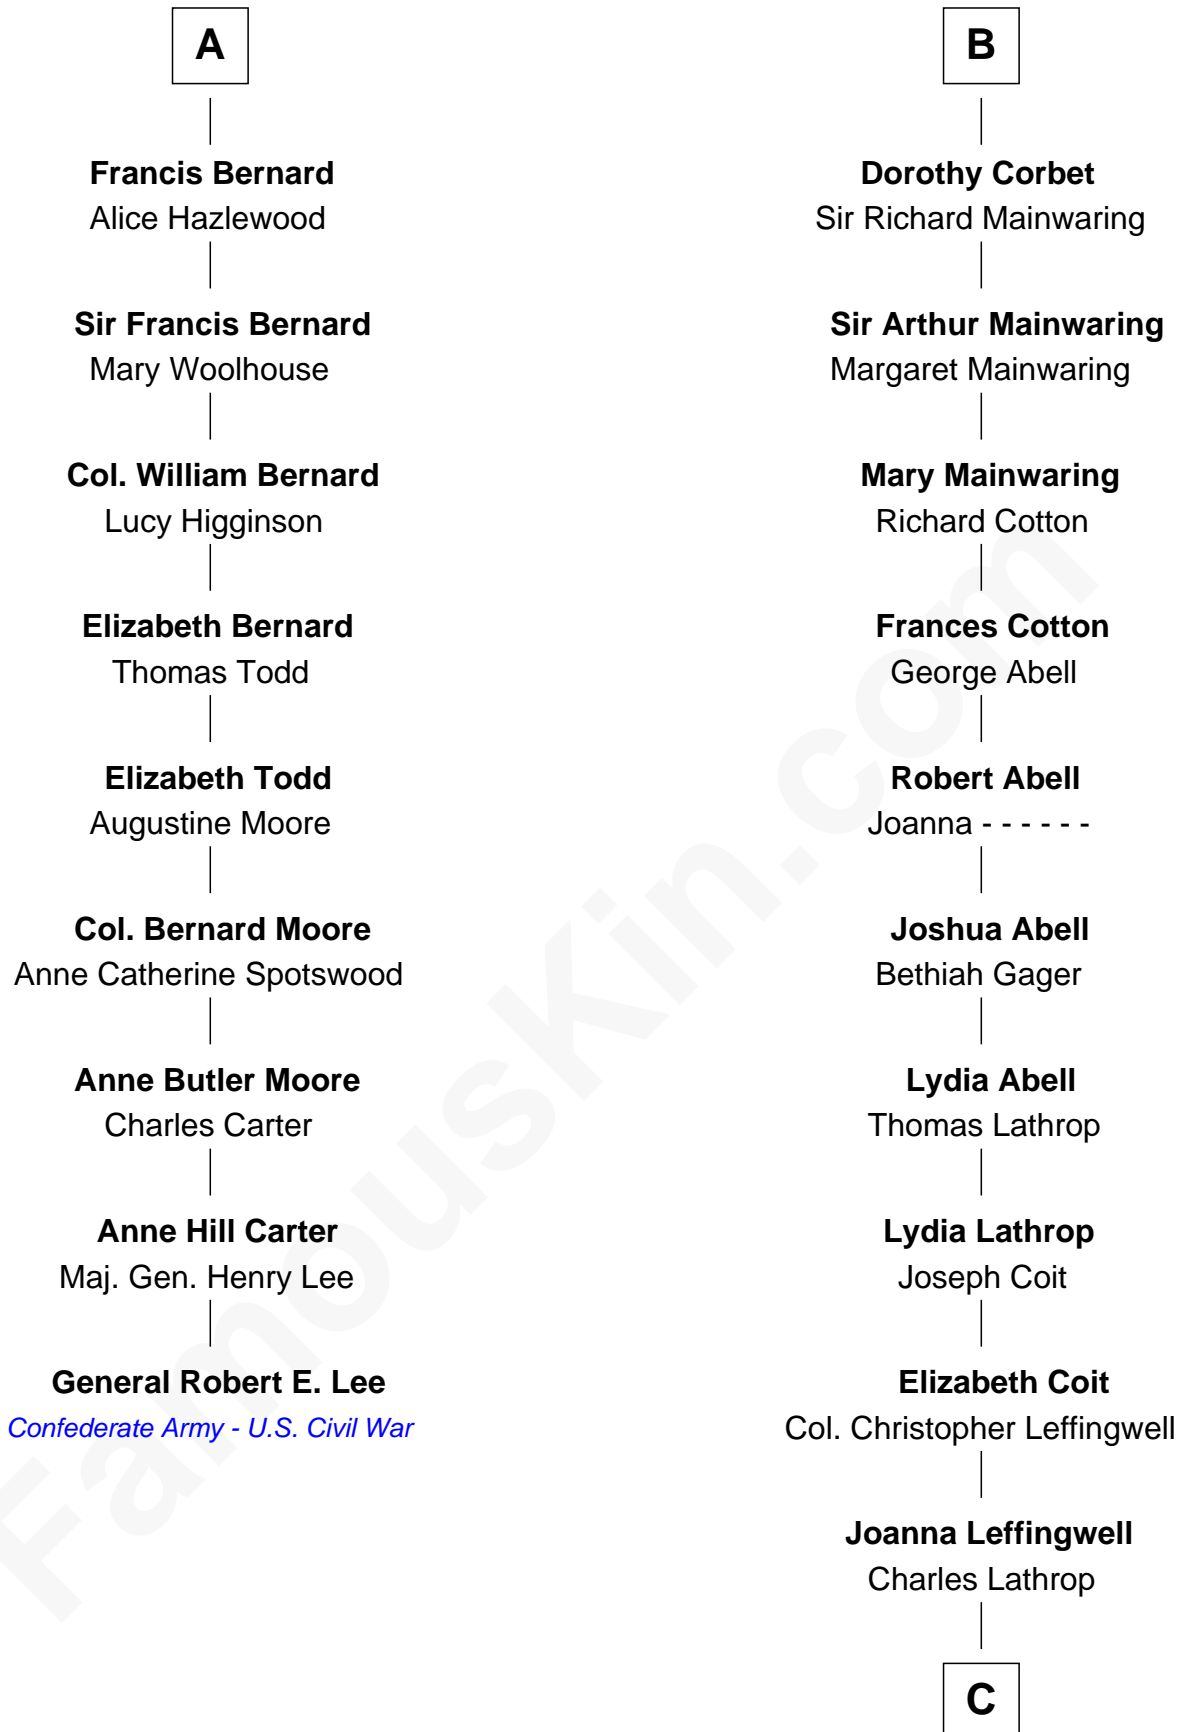

FamousKin.com

Relationship Chart of

General Robert E. Lee

Confederate Army - U.S. Civil War

15th cousin 5 times removed of

John Foster Dulles

52nd U.S. Secretary of State

Margaret de Audley

Ralph de Stafford

C

—
Harriet Wadsworth Lathrop

Rev. Miron Winslow

—
Harriet Lathrop Winslow

Rev. John Welsh Dulles

—
Allen Macy Dulles

Edith Foster