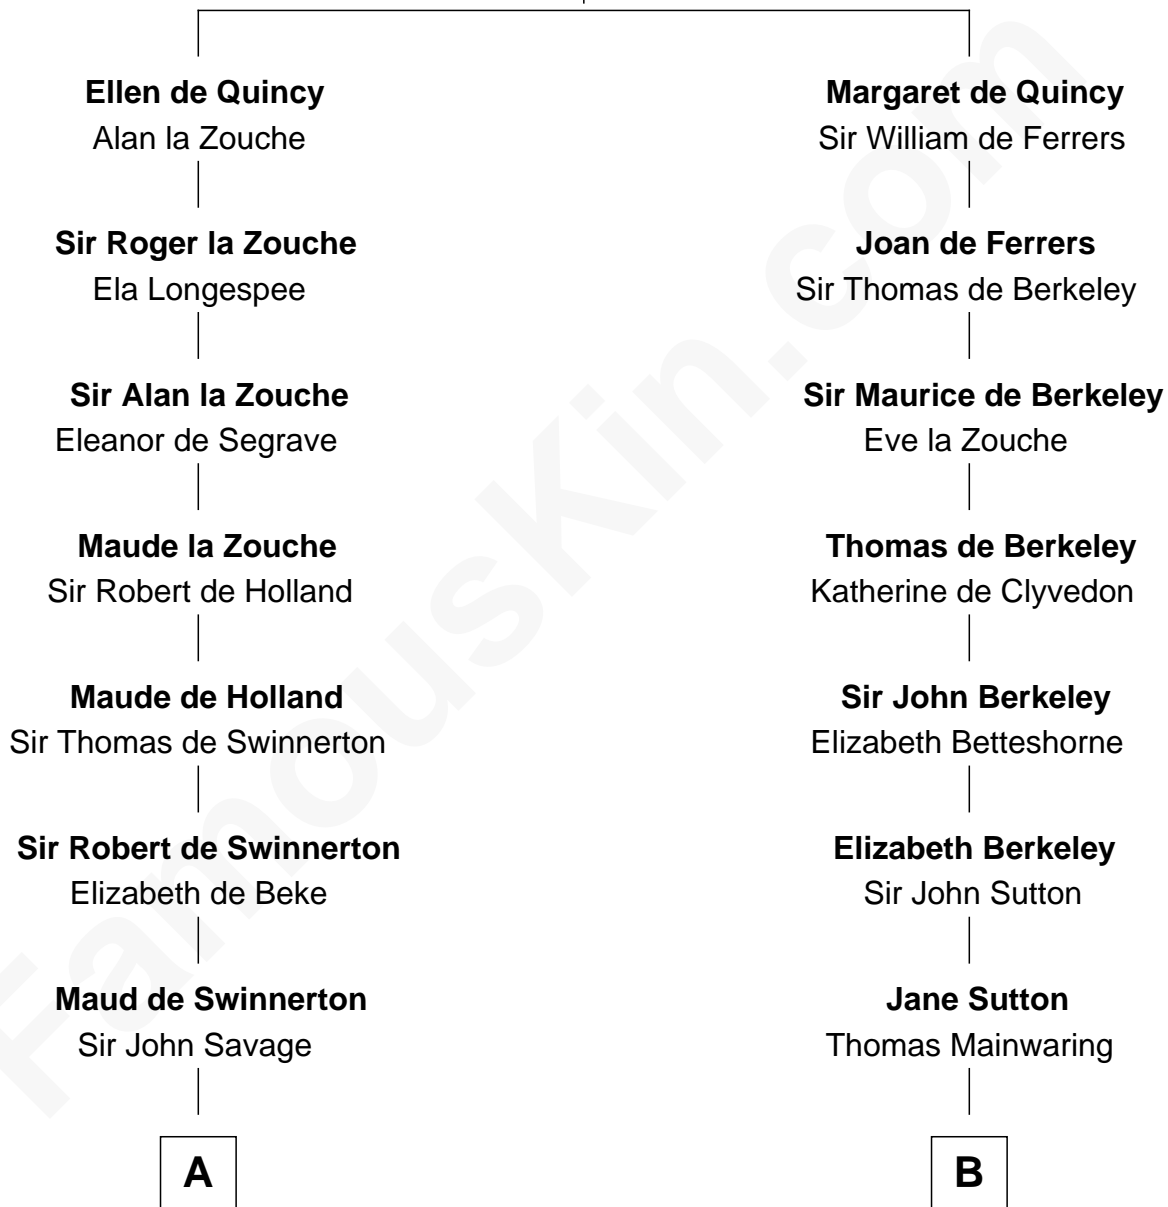

# FamousKin.com Relationship Chart of

**General Robert E. Lee**

*Confederate Army - U.S. Civil War*

19th cousin 1 time removed of

**John Foster Dulles**

*52nd U.S. Secretary of State*

**Sir Roger de Quincy**

Helen of Galloway

**C**

**Col. Henry Lee**

Lucy Grymes

**Maj. Gen. Henry Lee**

Anne Hill Carter

**General Robert E. Lee**

*Confederate Army - U.S. Civil War*