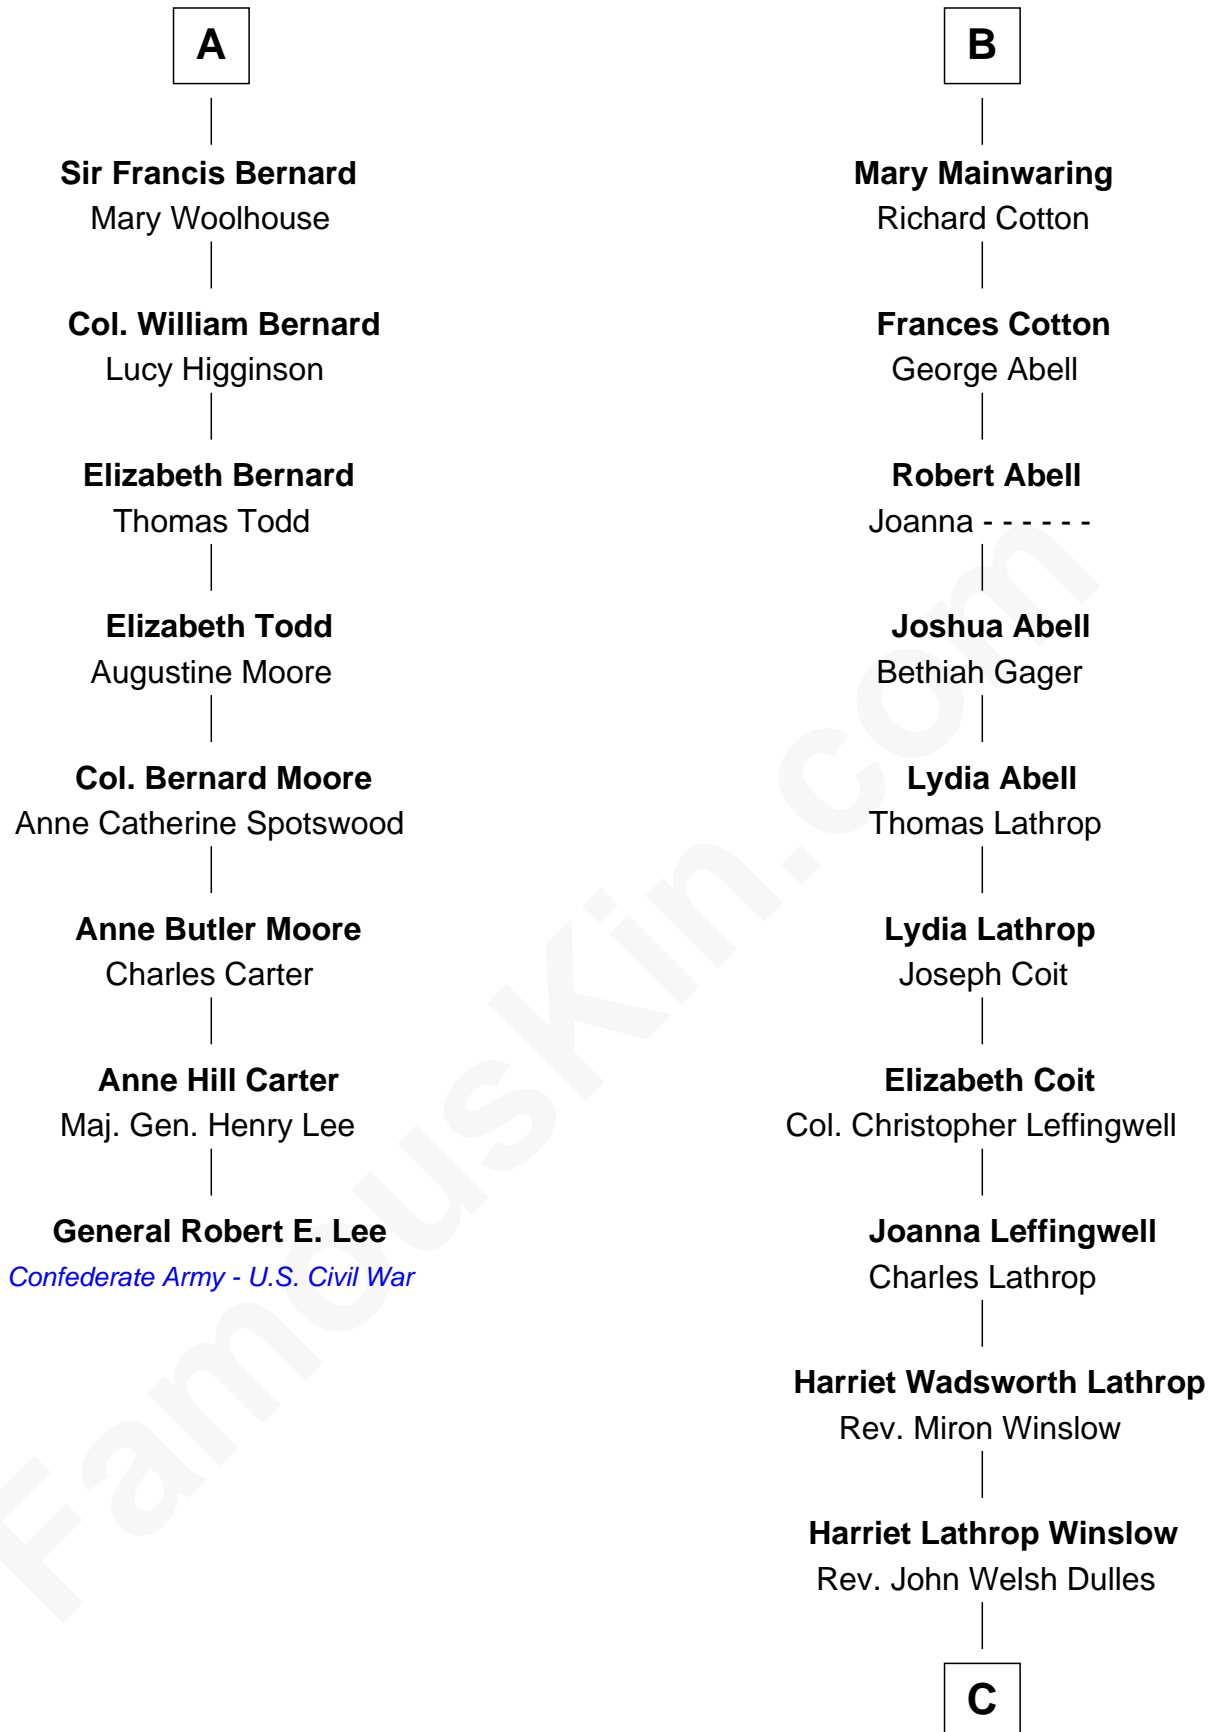

FamousKin.com Relationship Chart of

General Robert E. Lee

Confederate Army - U.S. Civil War

14th cousin 4 times removed of

John Foster Dulles

52nd U.S. Secretary of State

John de Welles

Maud de Roos

C

Allen Macy Dulles

Edith Foster

John Foster Dulles

52nd U.S. Secretary of State

FamousKin.com