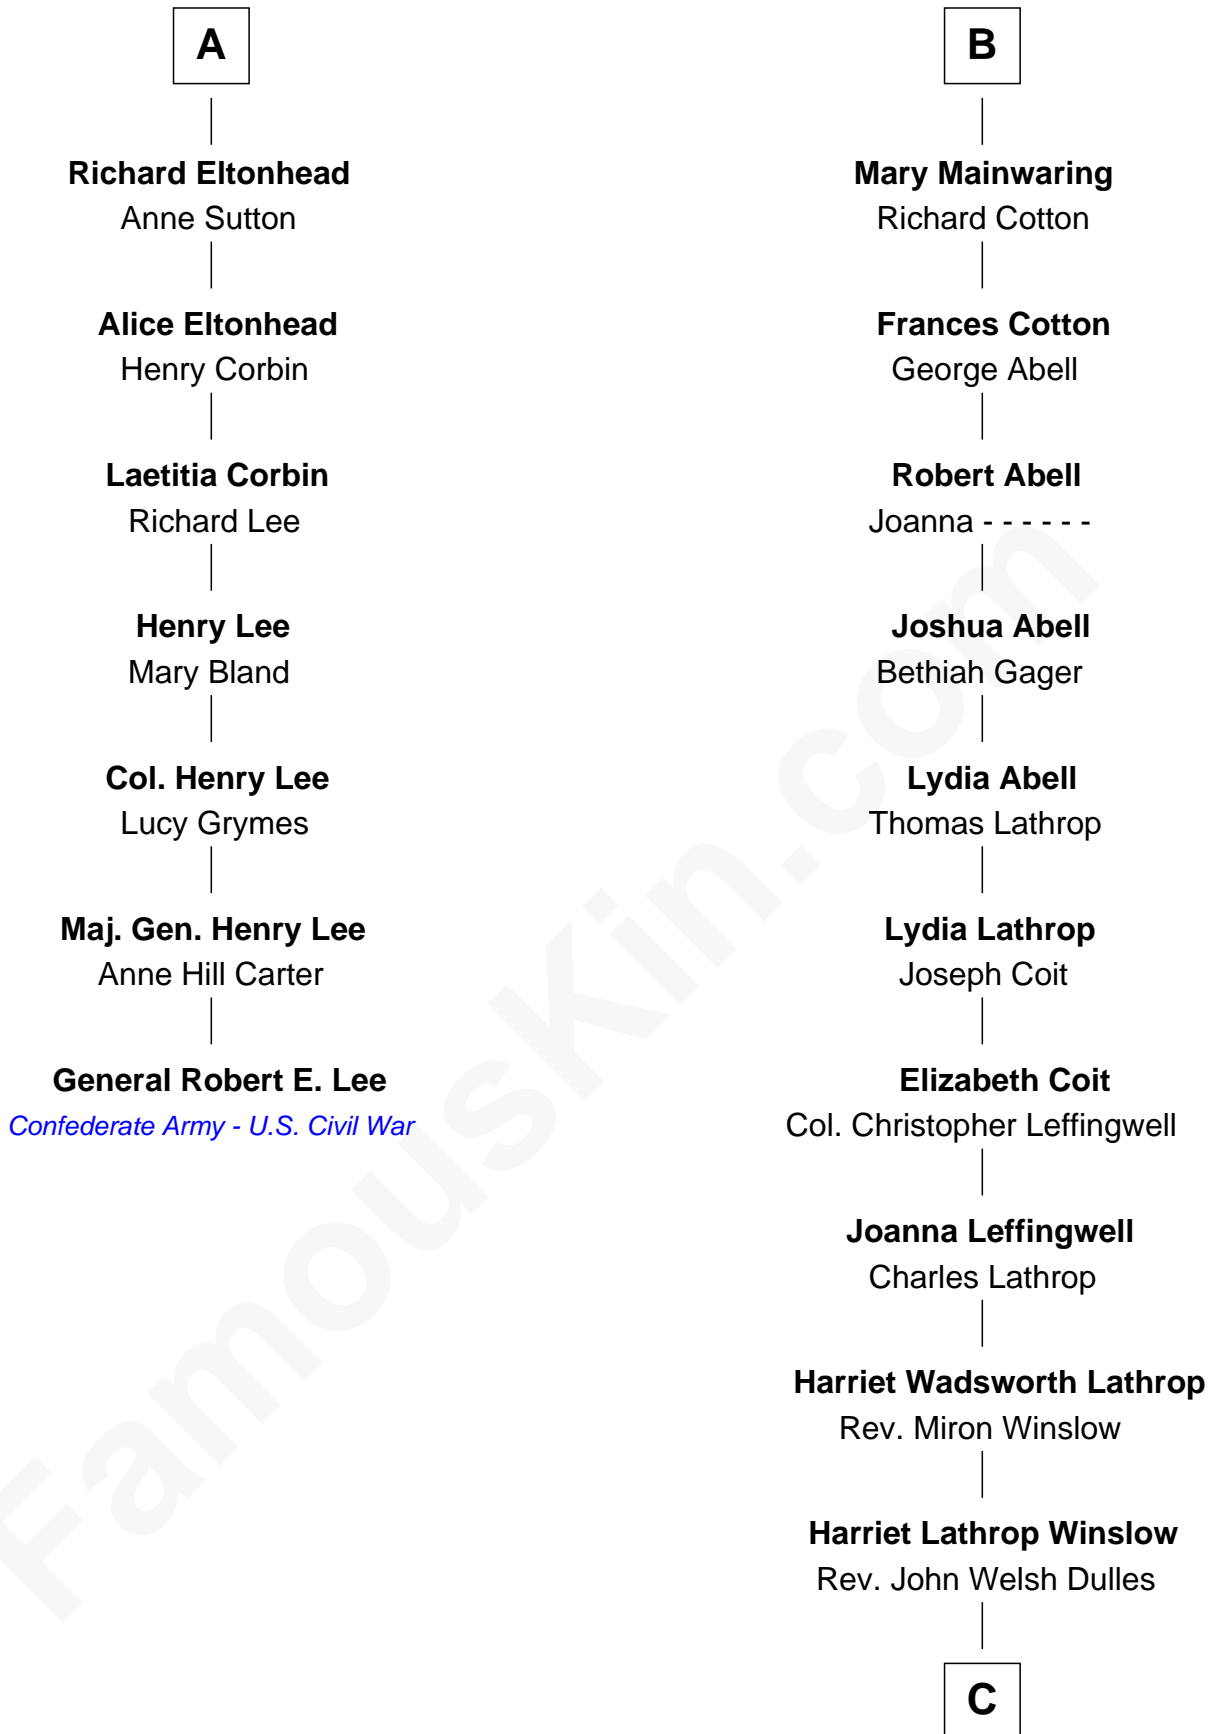

# FamousKin.com Relationship Chart of

**General Robert E. Lee**

*Confederate Army - U.S. Civil War*

13th cousin 5 times removed of

**John Foster Dulles**

*52nd U.S. Secretary of State*

**Sir Richard Fitzalan**

Elizabeth de Bohun

**Elizabeth Fitzalan**

Sir Robert Goushill

**Joan Goushill**

Sir Thomas Stanley

**Katherine Stanley**

Sir John Savage

**Dulcia Savage**

**Joan Fitzalan**

Sir William Beauchamp

**Joan Beauchamp**

James Butler

**Elizabeth Butler**

John Talbot

**Ann Talbot**

Sir Henry Vernon

**Elizabeth Vernon**

Sir Robert Corbet

**Dorothy Corbet**

Sir Richard Mainwaring

**Sir Arthur Mainwaring**

Margaret Mainwaring

**B**

C