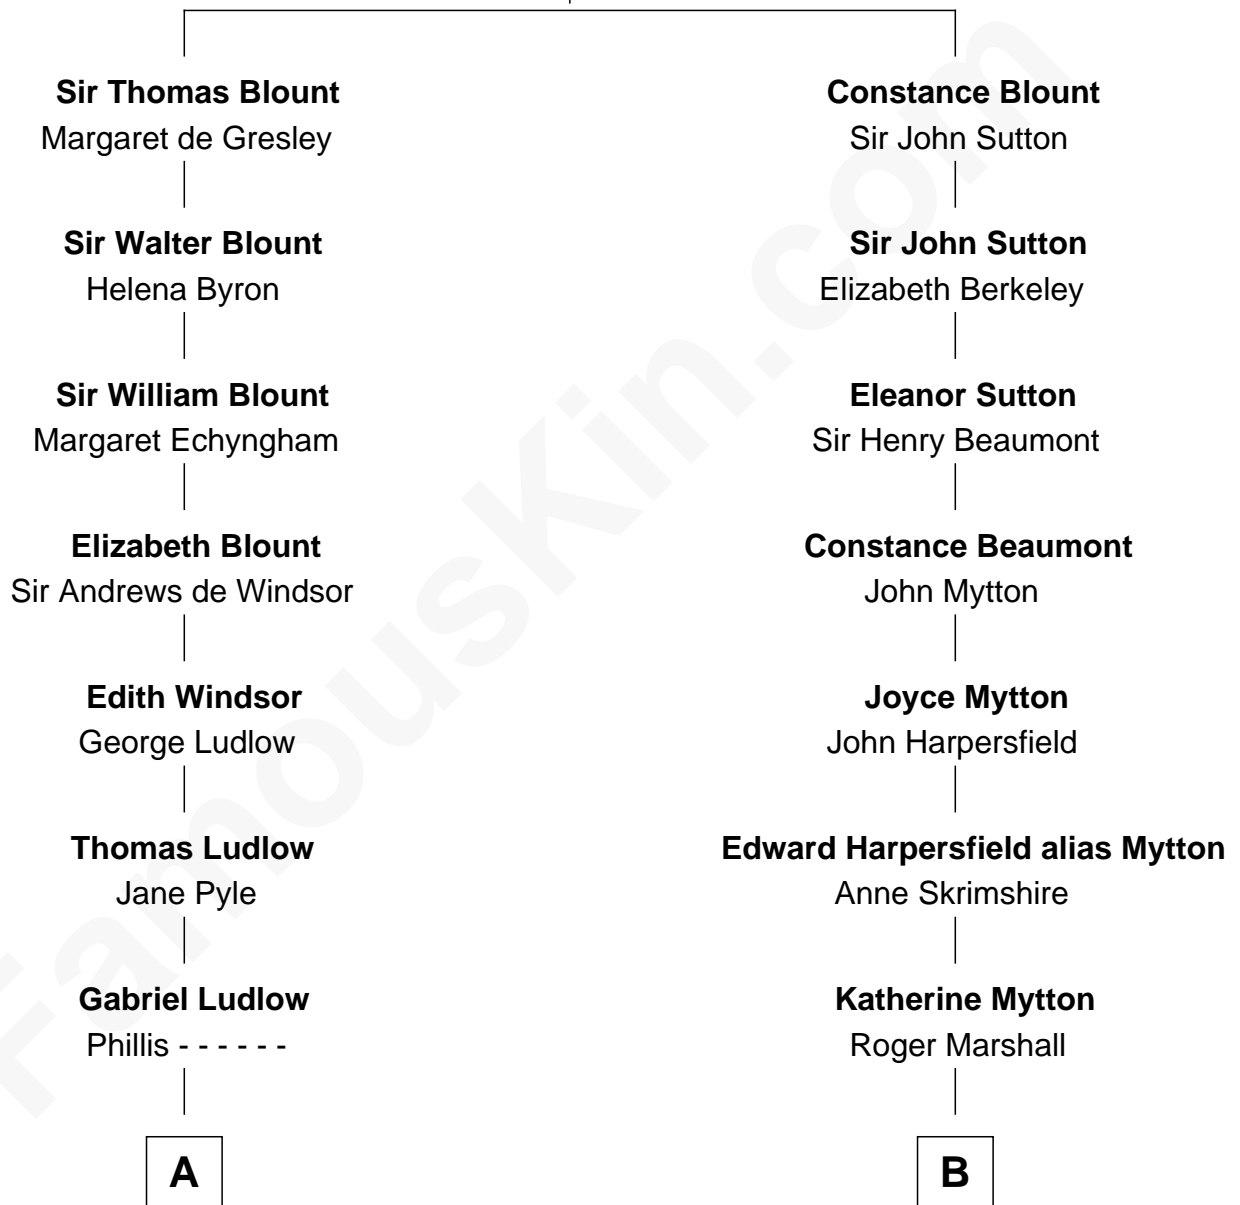

# FamousKin.com Relationship Chart of

**General Robert E. Lee**

*Confederate Army - U.S. Civil War*

12th cousin 7 times removed of

**Chevy Chase**

*Comedian, Actor and Writer*

**Sir Walter Blount**

Sancha de Ayala

**C**

**Edward Leigh Chase**

Mabel Penrose Tinsley

**Edward Tinsley Chase**

Cathalene Parker Browning

**Chevy Chase**

*Comedian, Actor and Writer*