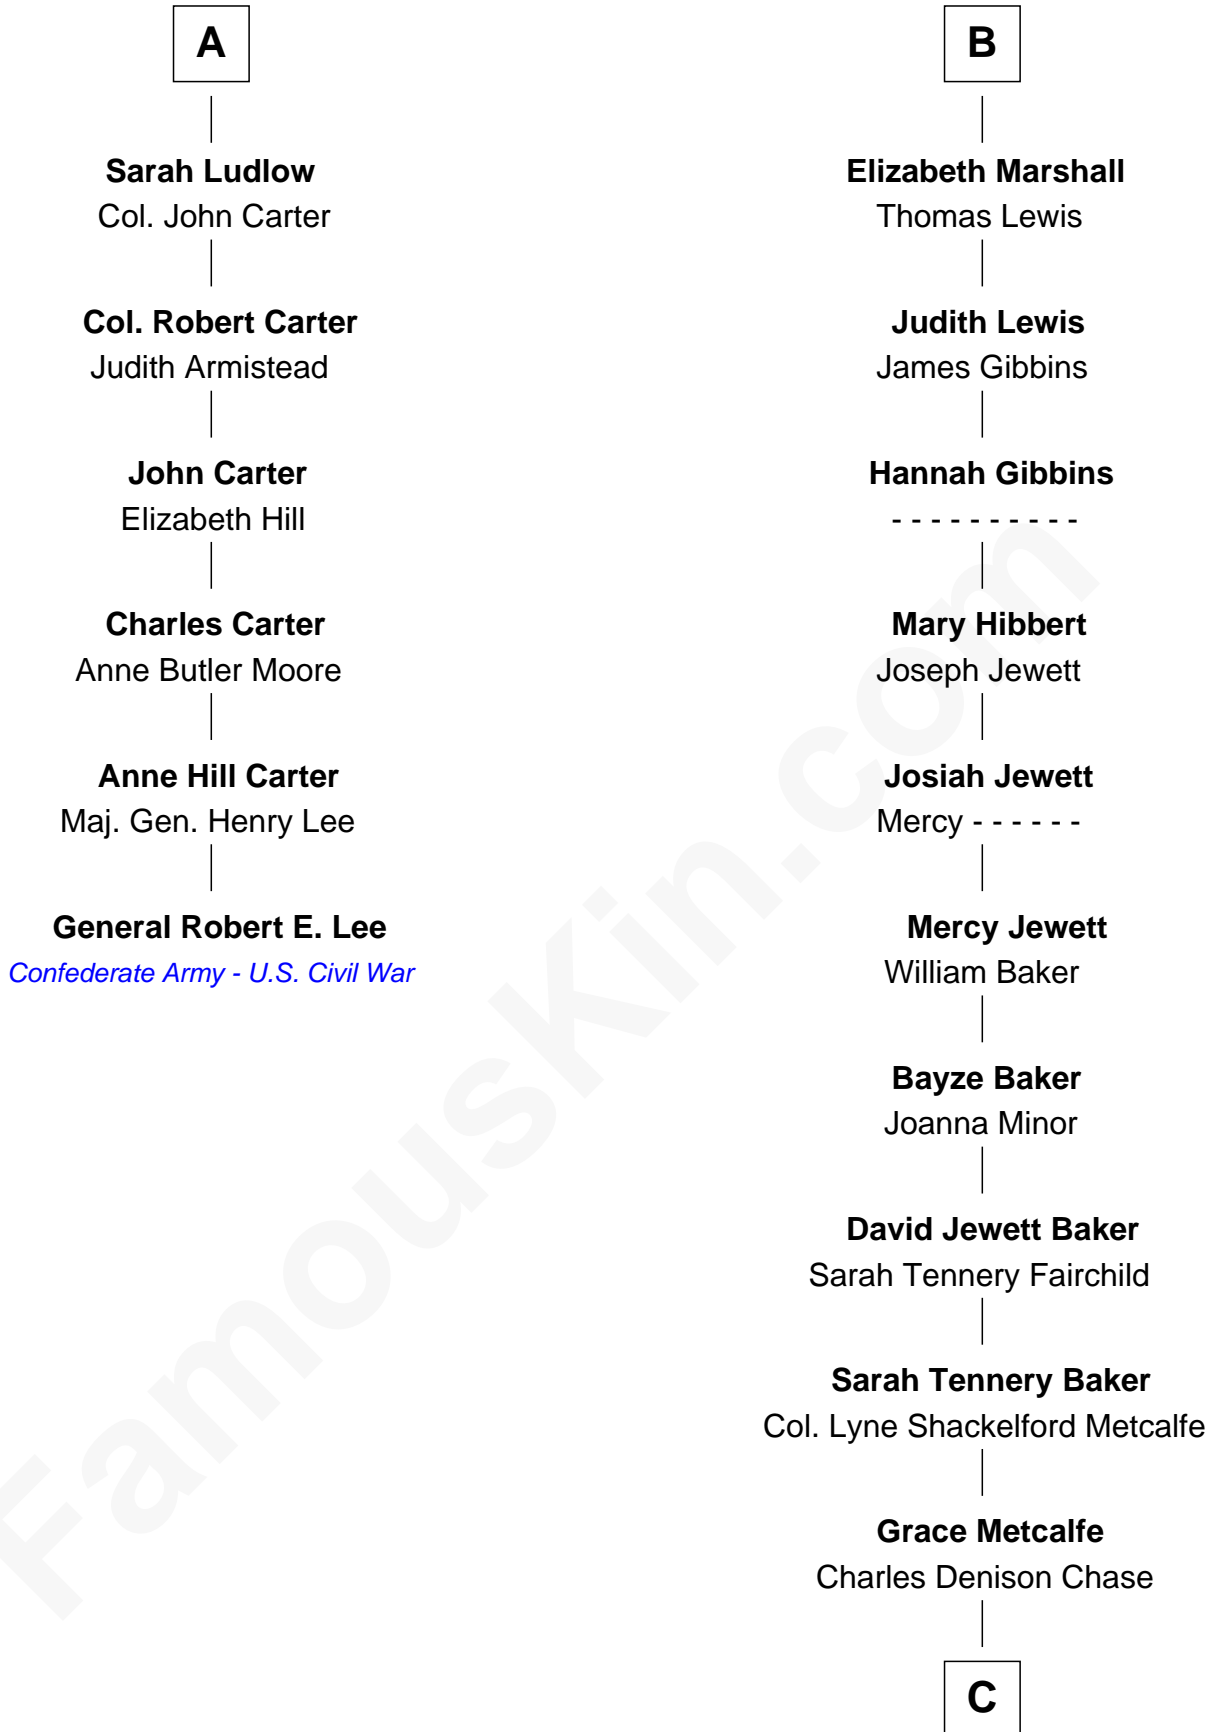

# FamousKin.com Relationship Chart of

**General Robert E. Lee**

*Confederate Army - U.S. Civil War*

12th cousin 7 times removed of

**Chevy Chase**

*Comedian, Actor and Writer*

**Sir Walter Blount**

Sancha de Ayala

**C**

**Edward Leigh Chase**

Mabel Penrose Tinsley

**Edward Tinsley Chase**

Cathalene Parker Browning

**Chevy Chase**

*Comedian, Actor and Writer*