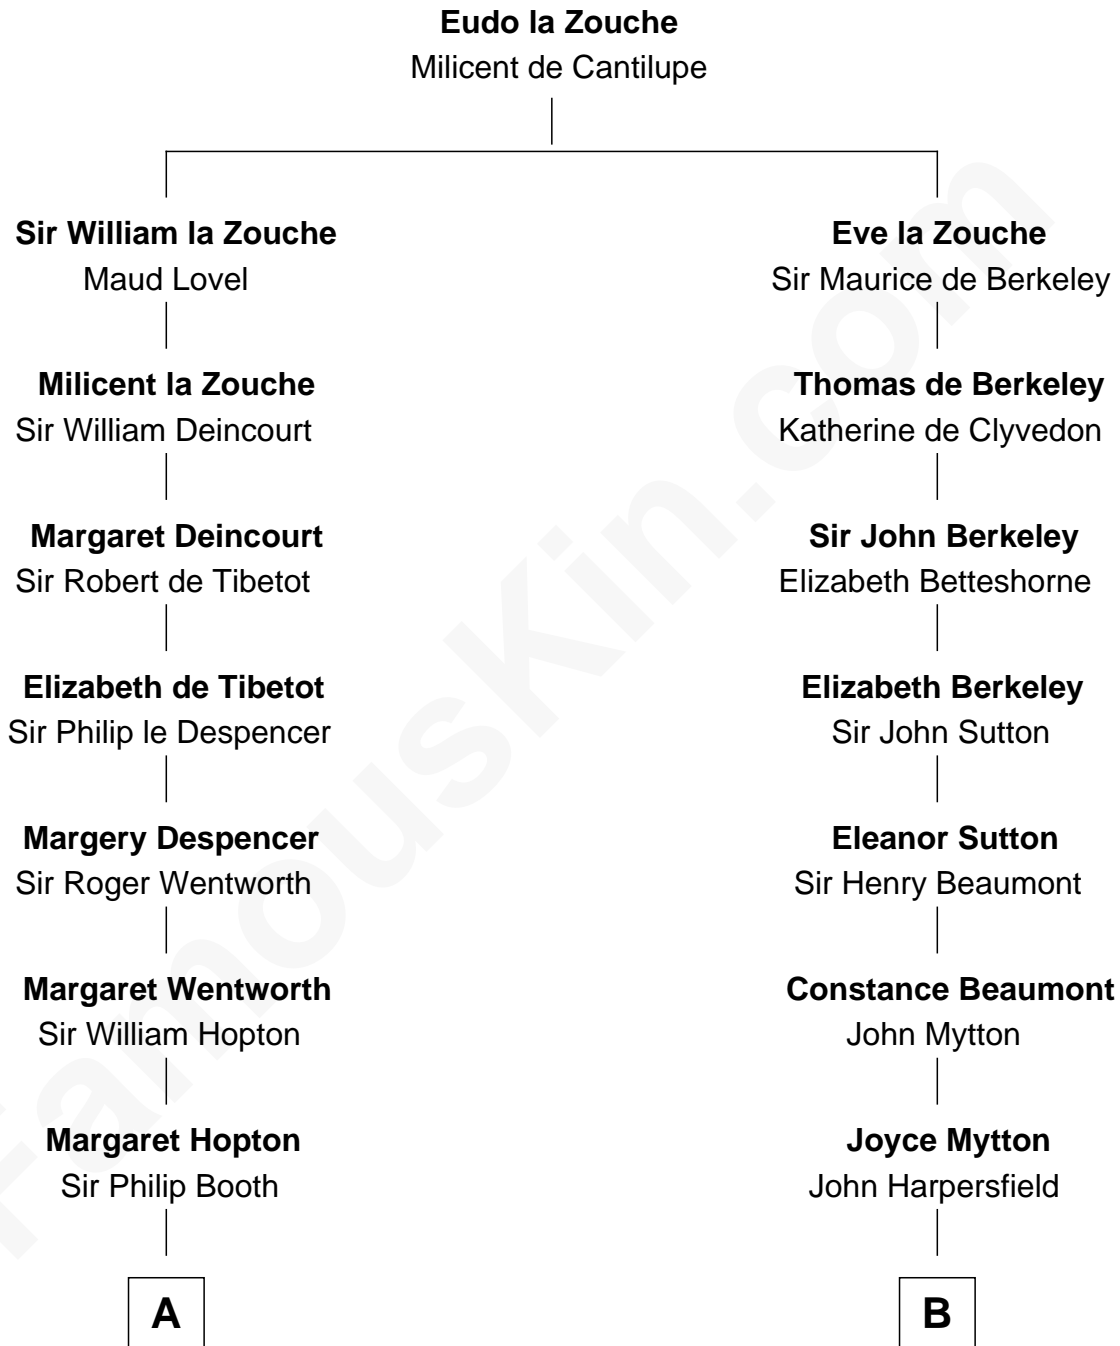

FamousKin.com Relationship Chart of

General Robert E. Lee

Confederate Army - U.S. Civil War

18th cousin 3 times removed of

Chevy Chase

Comedian, Actor and Writer

C

Maj. Gen. Henry Lee
Anne Hill Carter

General Robert E. Lee
Confederate Army - U.S. Civil War

D

Sarah Tennery Baker
Col. Lyne Shackelford Metcalfe

Grace Metcalfe
Charles Denison Chase

Edward Leigh Chase
Mabel Penrose Tinsley

Edward Tinsley Chase
Cathalene Parker Browning