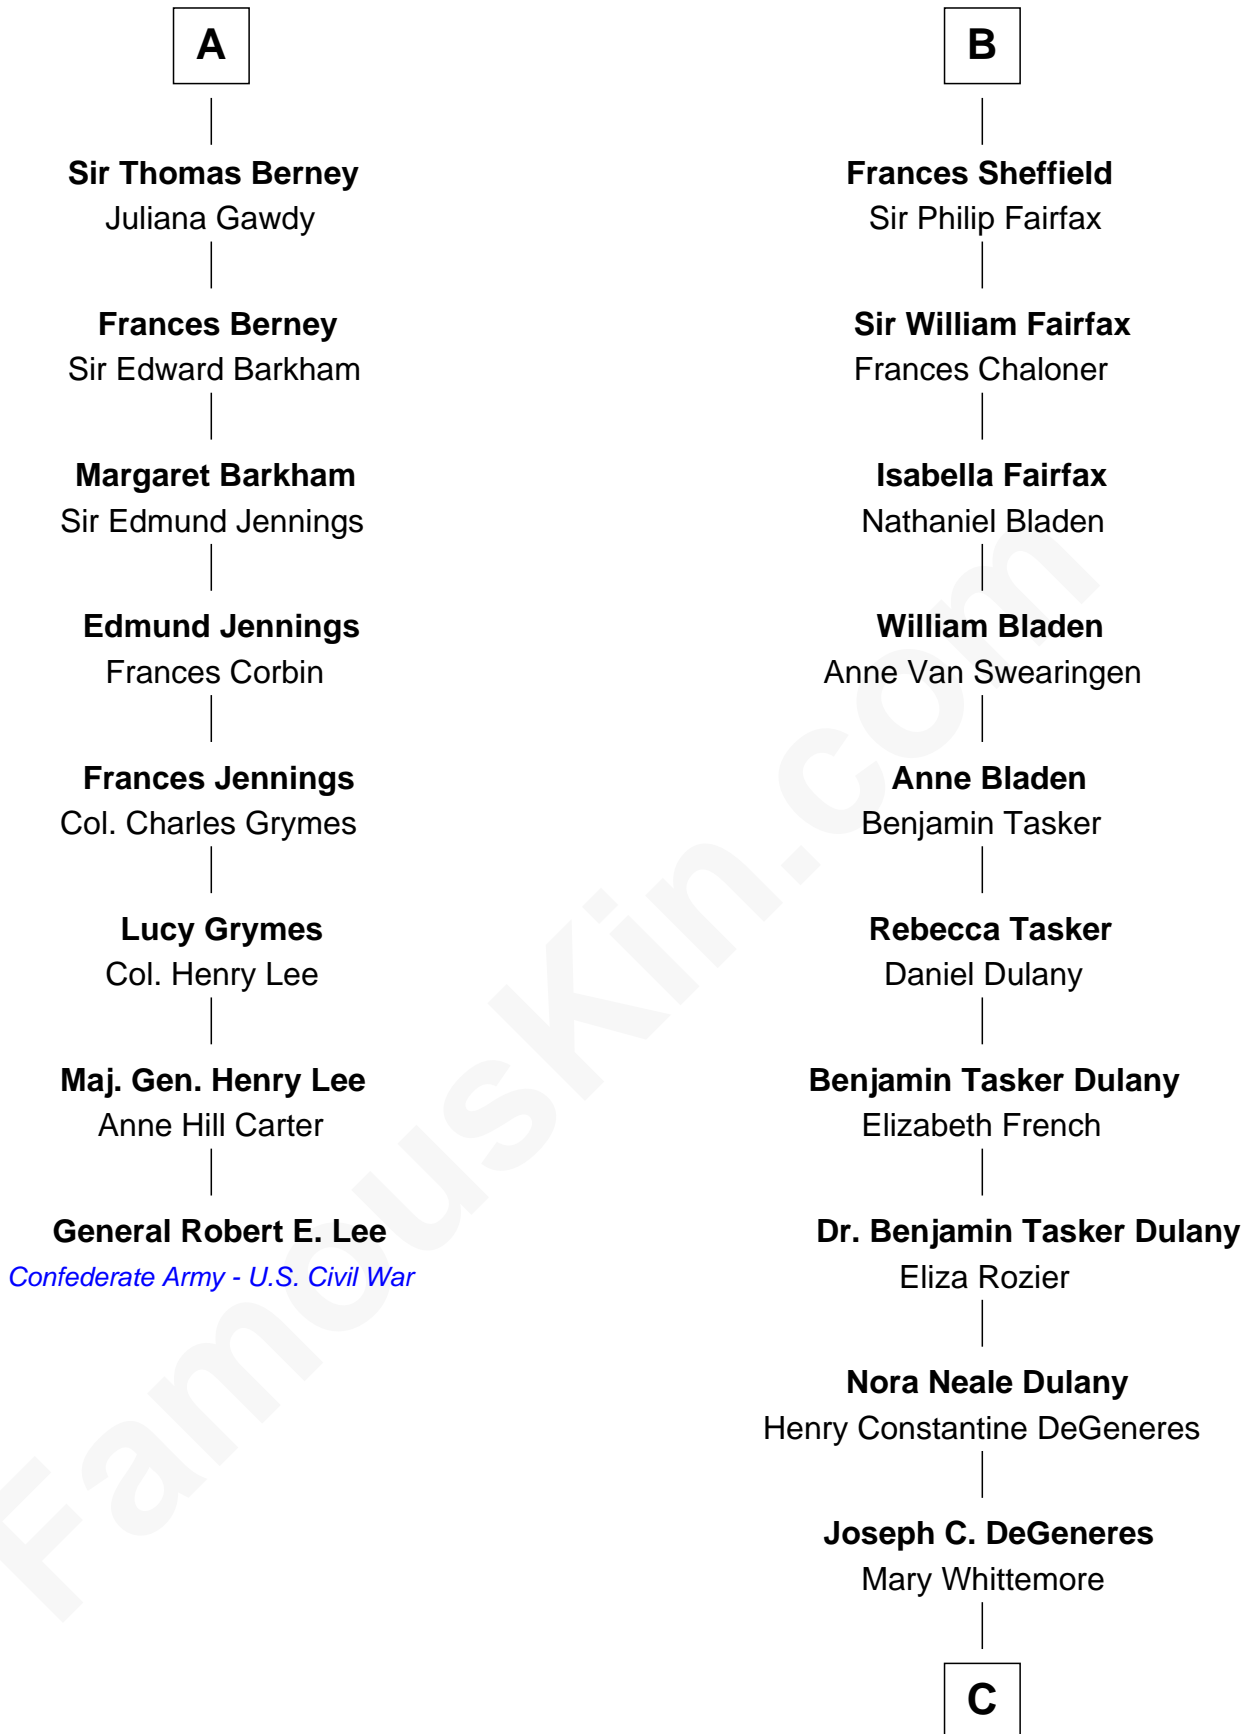

# FamousKin.com Relationship Chart of

**General Robert E. Lee**

*Confederate Army - U.S. Civil War*

14th cousin 6 times removed of

**Ellen DeGeneres**

*Comedienne and TV Personality*

**Sir Richard Sergeaux**

Philippe Fitzalan

C

Alfred George DeGeneres

Julia E. Billiu

Elliot Everett DeGeneres

Ruth Elodie Martin

Elliot Everett DeGeneres

Betty Jane Pfeffer