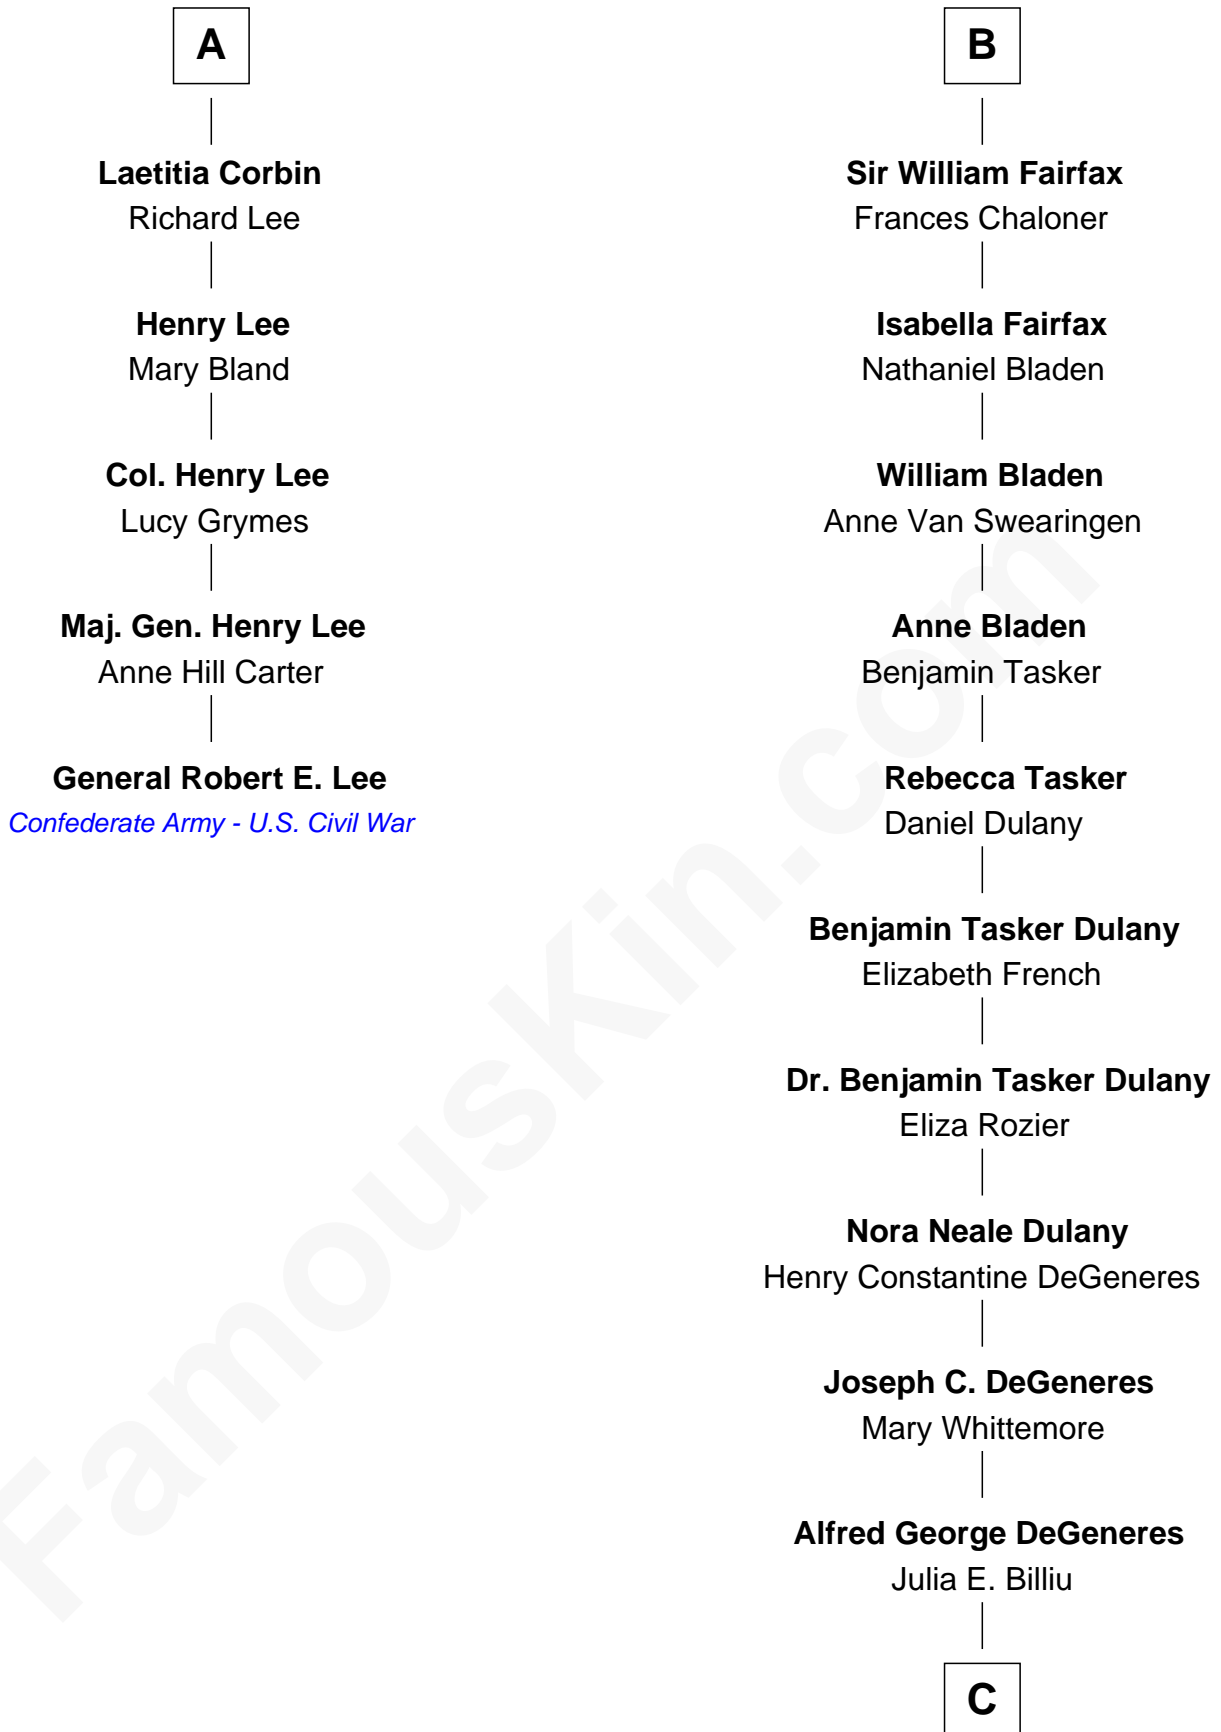

FamousKin.com Relationship Chart of

General Robert E. Lee

Confederate Army - U.S. Civil War

11th cousin 8 times removed of

Ellen DeGeneres

Comedienne and TV Personality

Sir Thomas Stanley

Joan Goushill