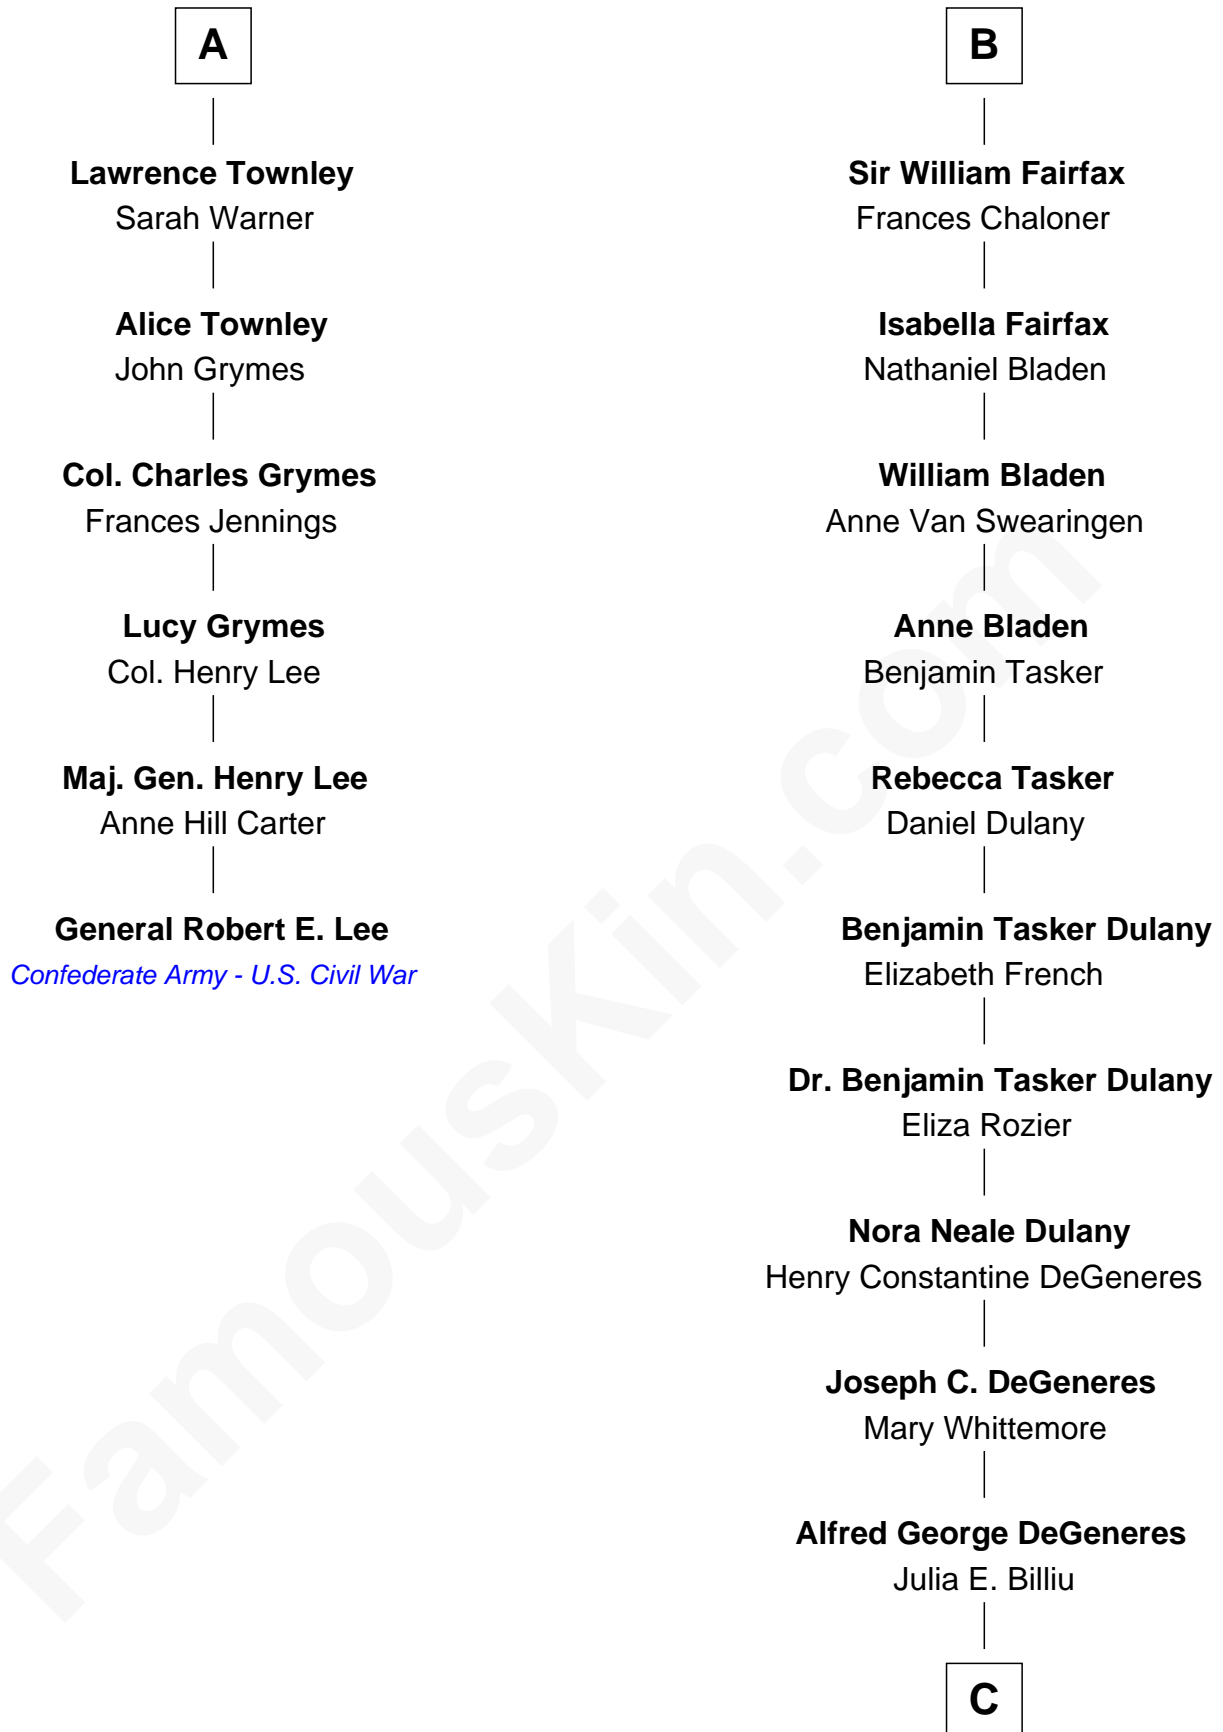

FamousKin.com Relationship Chart of

General Robert E. Lee

Confederate Army - U.S. Civil War

12th cousin 7 times removed of

Ellen DeGeneres

Comedienne and TV Personality

Richard Sherburne

Alice Hamerton

C

Elliot Everett DeGeneres

Ruth Elodie Martin

Elliot Everett DeGeneres

Betty Jane Pfeffer

Ellen DeGeneres

Comedienne and TV Personality

FamousKin.com