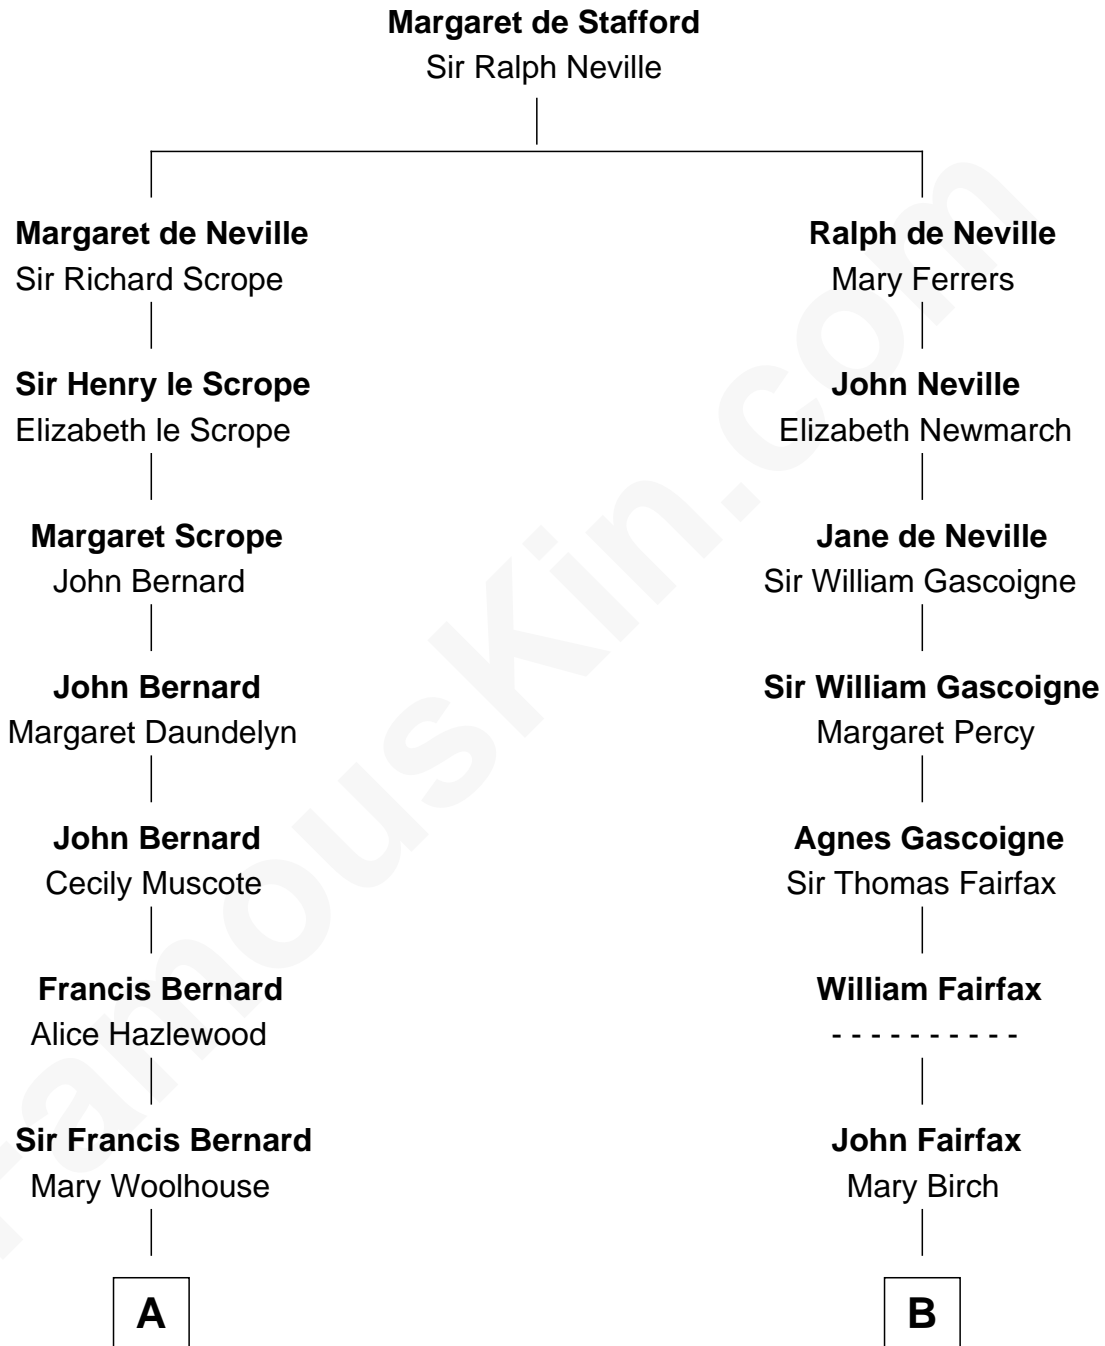

FamousKin.com Relationship Chart of

General Robert E. Lee

Confederate Army - U.S. Civil War

13th cousin 5 times removed of

Guy Ritchie

British Filmmaker

C

John Vivian Ritchie
Amber Mary Parkinson

Guy Ritchie
British Filmmaker

FamousKin.com