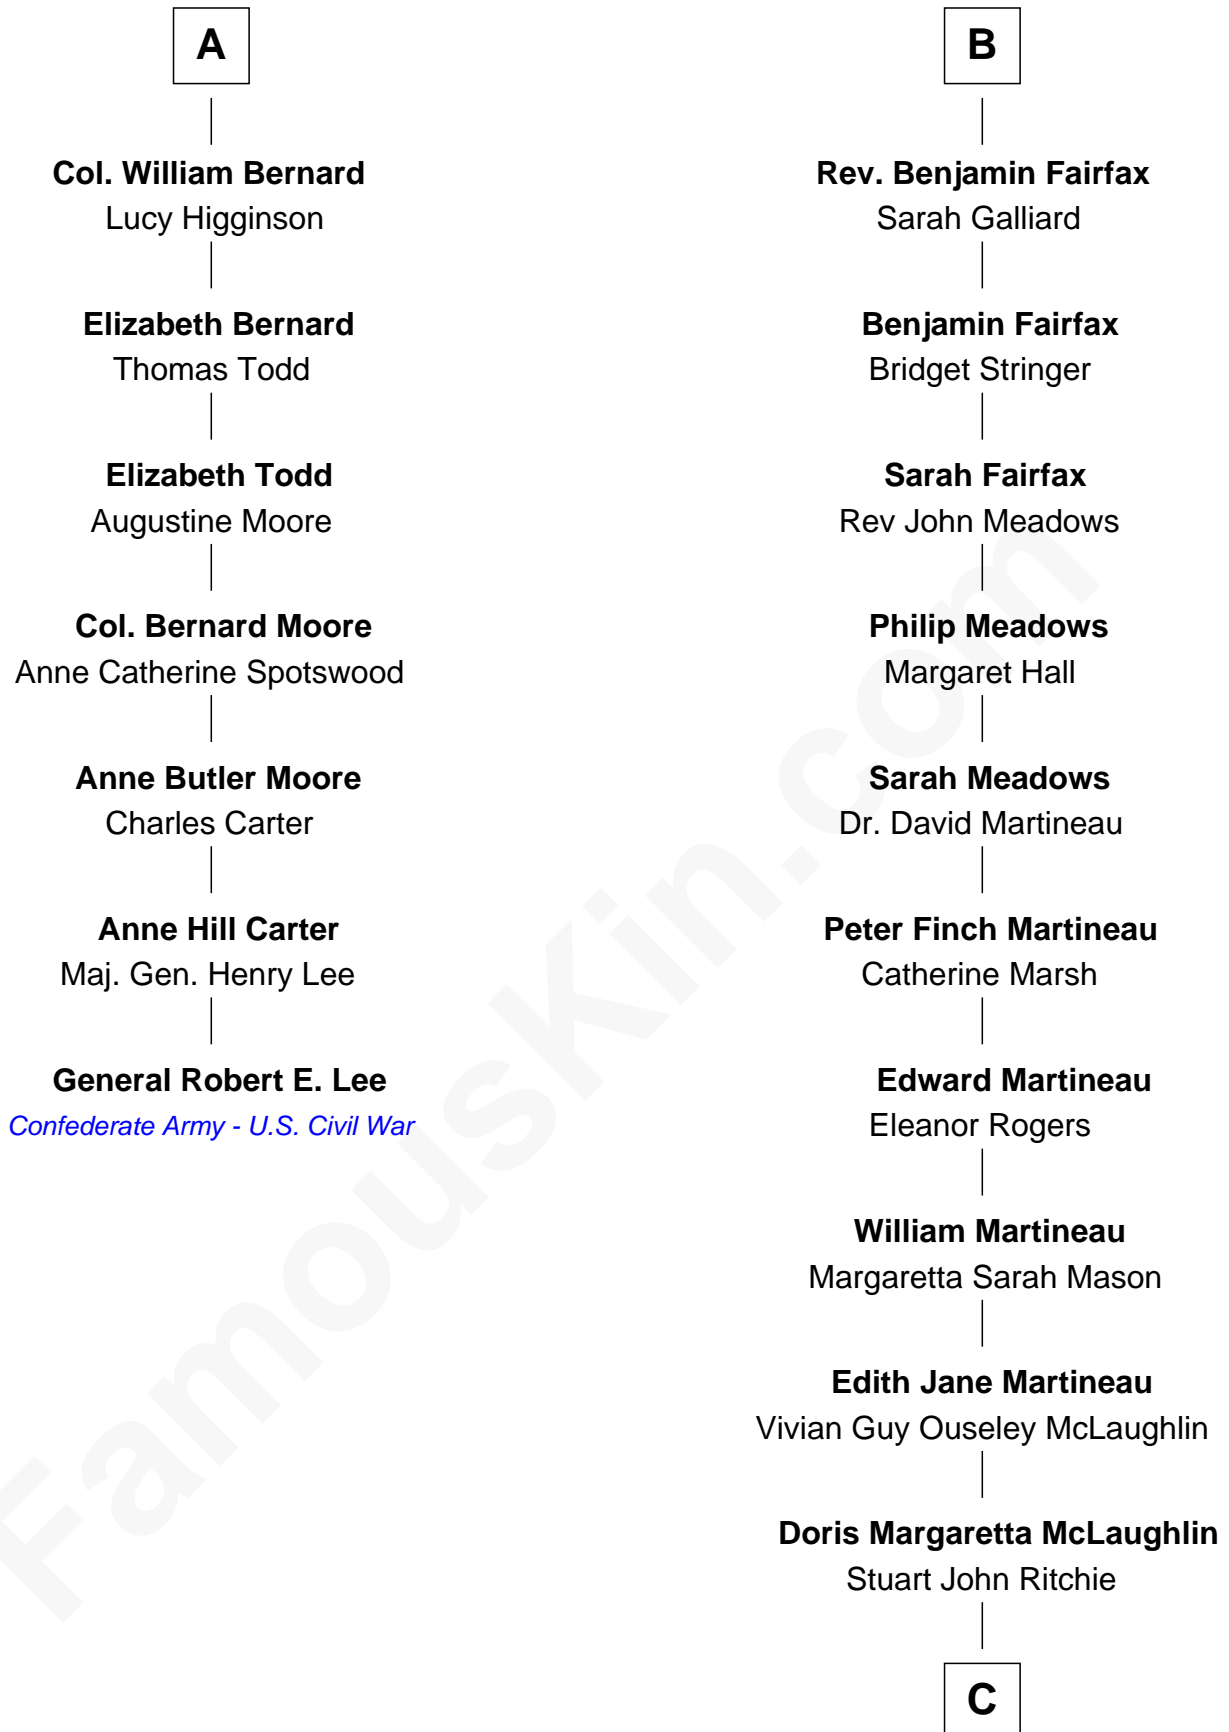

FamousKin.com Relationship Chart of

General Robert E. Lee

Confederate Army - U.S. Civil War

13th cousin 5 times removed of

Guy Ritchie

British Filmmaker

C

John Vivian Ritchie
Amber Mary Parkinson