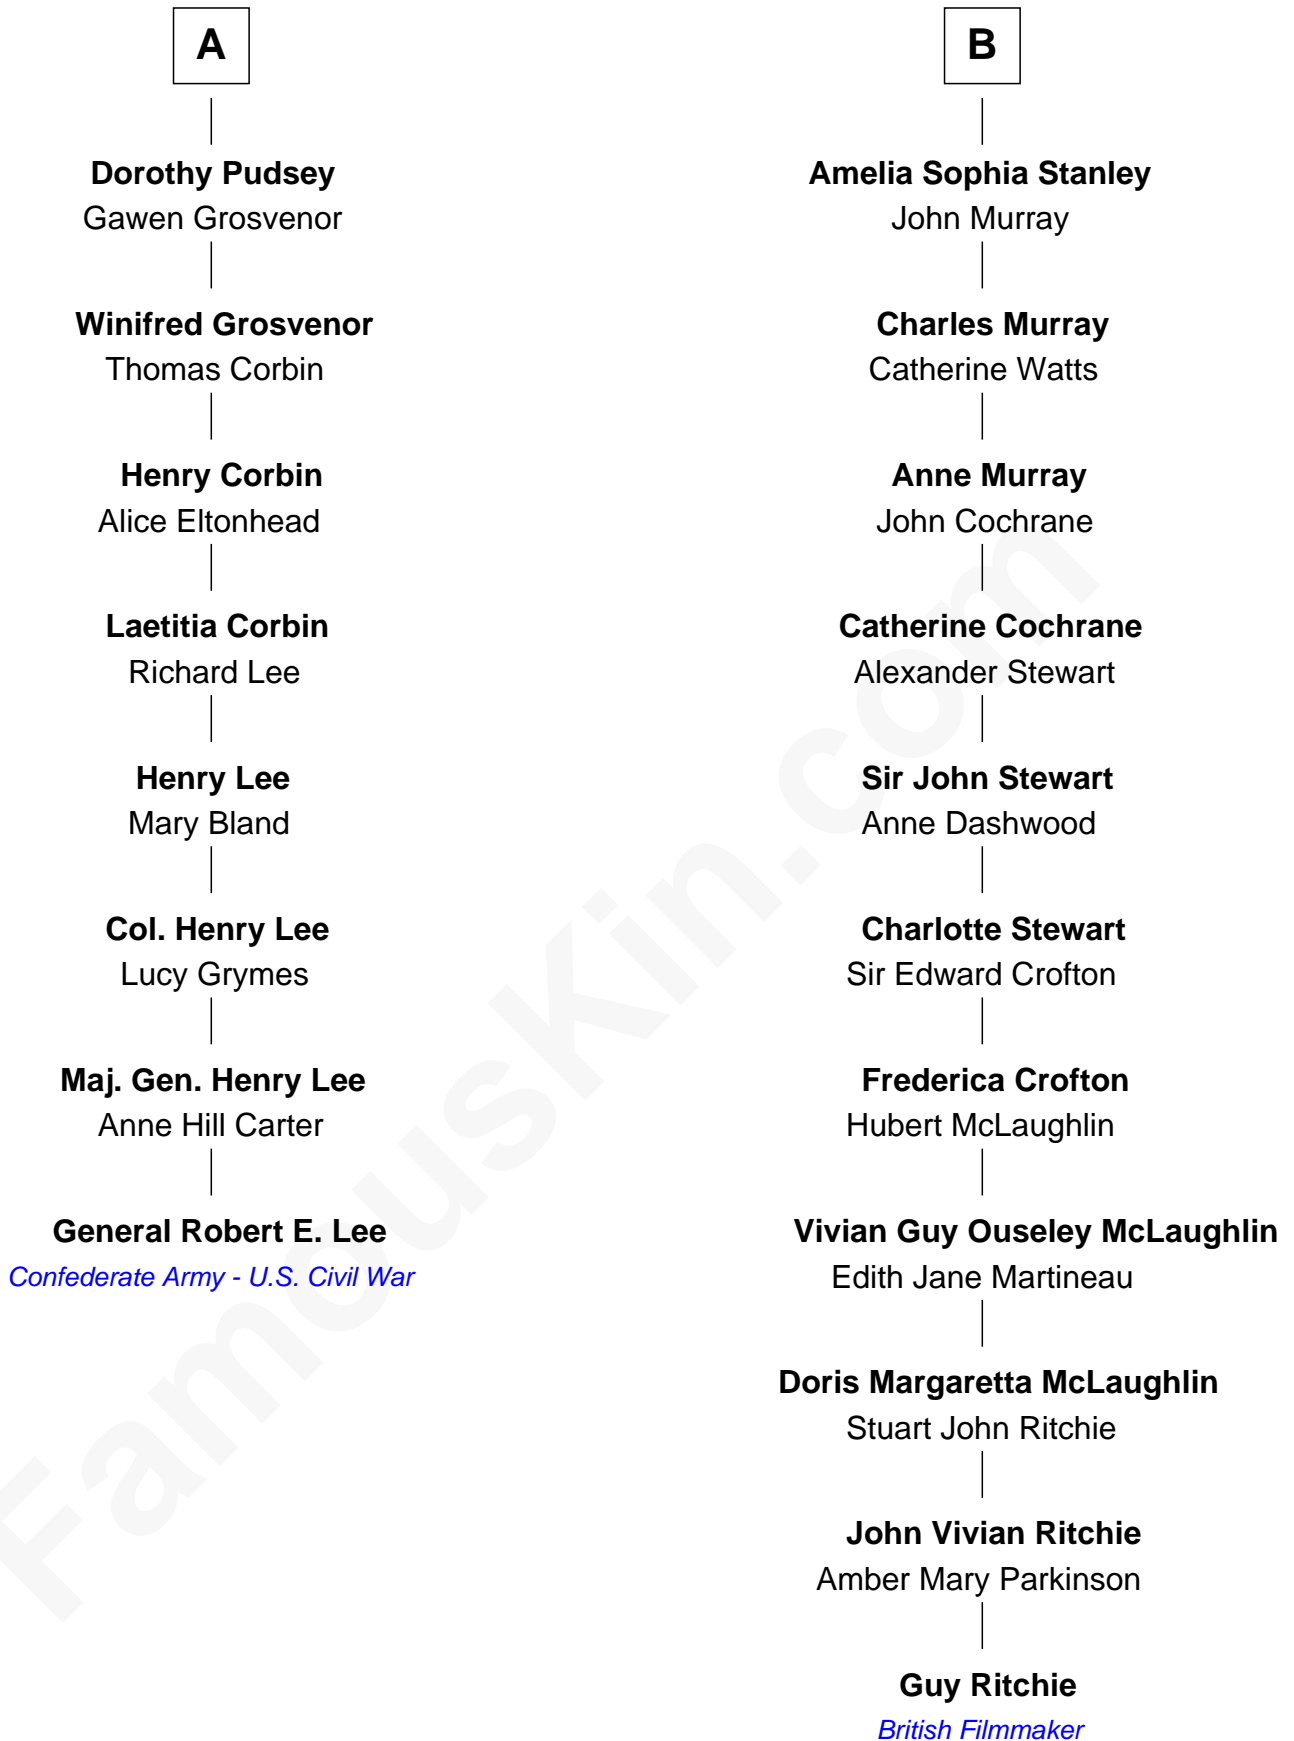

FamousKin.com Relationship Chart of

General Robert E. Lee

Confederate Army - U.S. Civil War

14th cousin 3 times removed of

Guy Ritchie

British Filmmaker

Guy Ritchie photo by [Georges Biard](#) ([CC BY-SA 3.0](#))