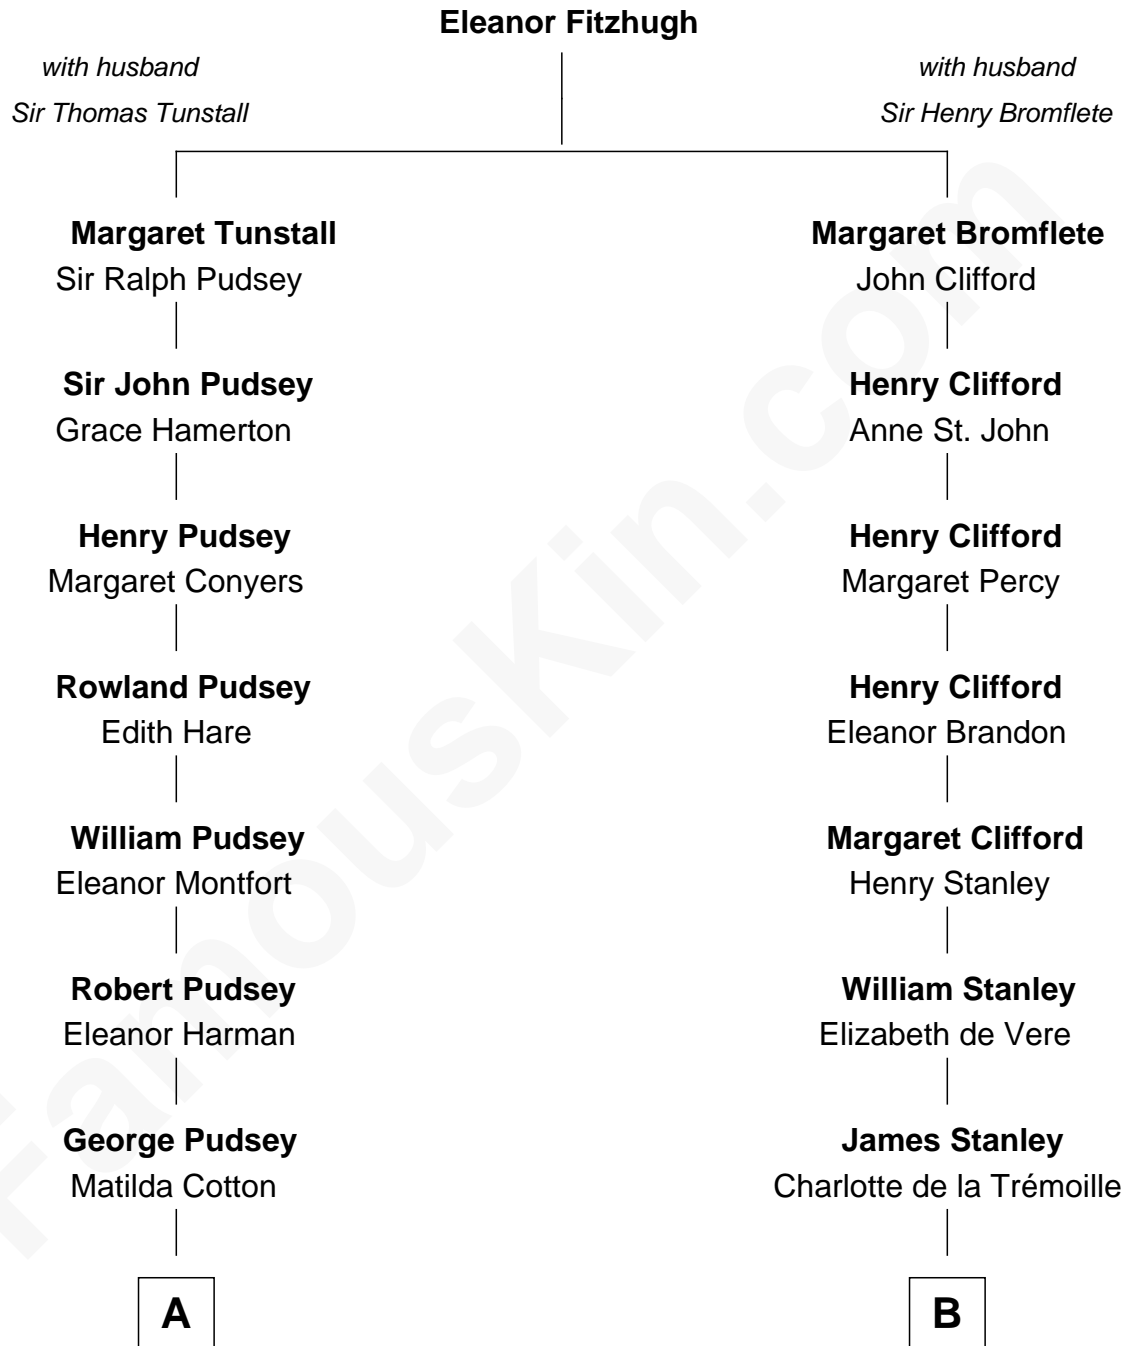

FamousKin.com Relationship Chart of

General Robert E. Lee

Confederate Army - U.S. Civil War

14th cousin 3 times removed of

Guy Ritchie

British Filmmaker

Guy Ritchie photo by [Georges Biard](#) ([CC BY-SA 3.0](#))