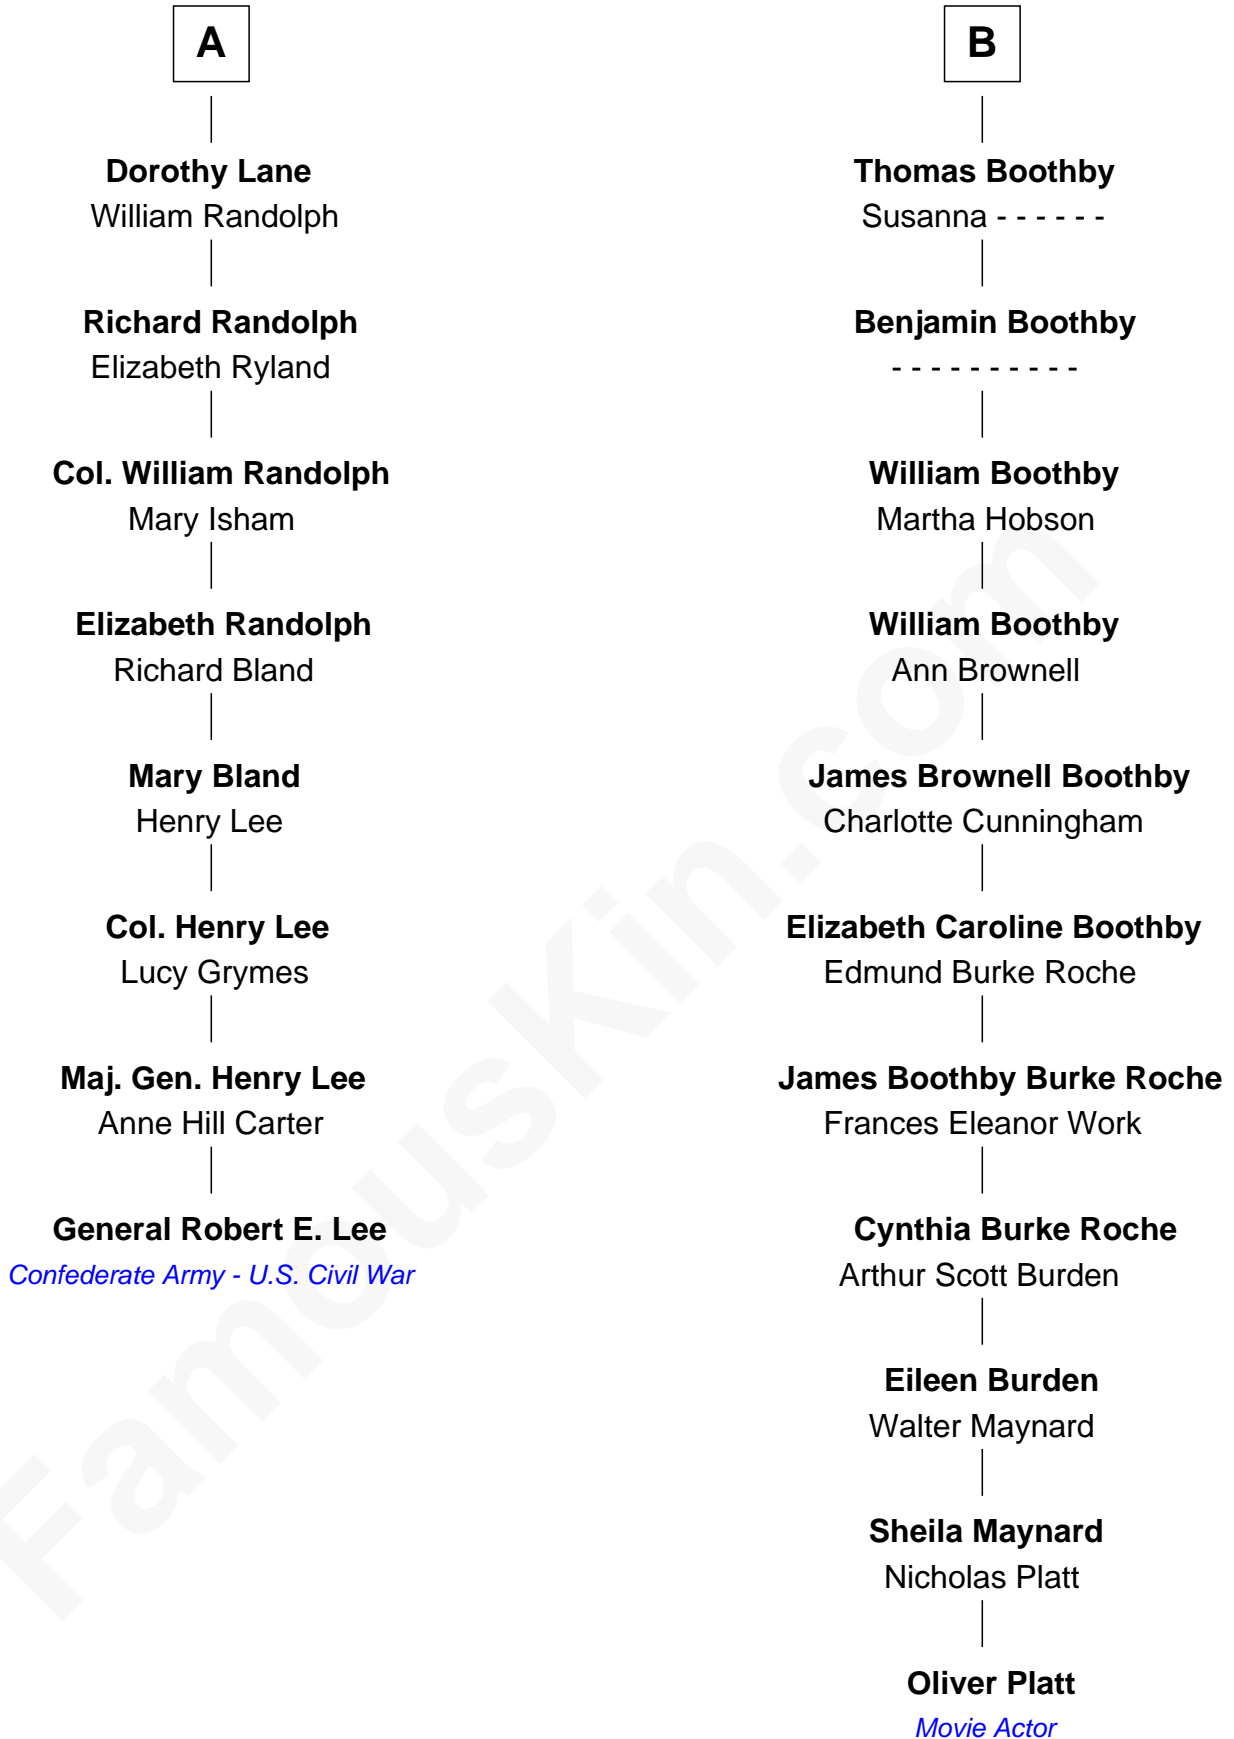

FamousKin.com

Relationship Chart of

General Robert E. Lee

Confederate Army - U.S. Civil War

14th cousin 3 times removed of

Oliver Platt

Movie Actor

James Touchet
Eleanor de Holland

Oliver Platt photo by [Bridget Laudien](#) (CC BY-SA 3.0)