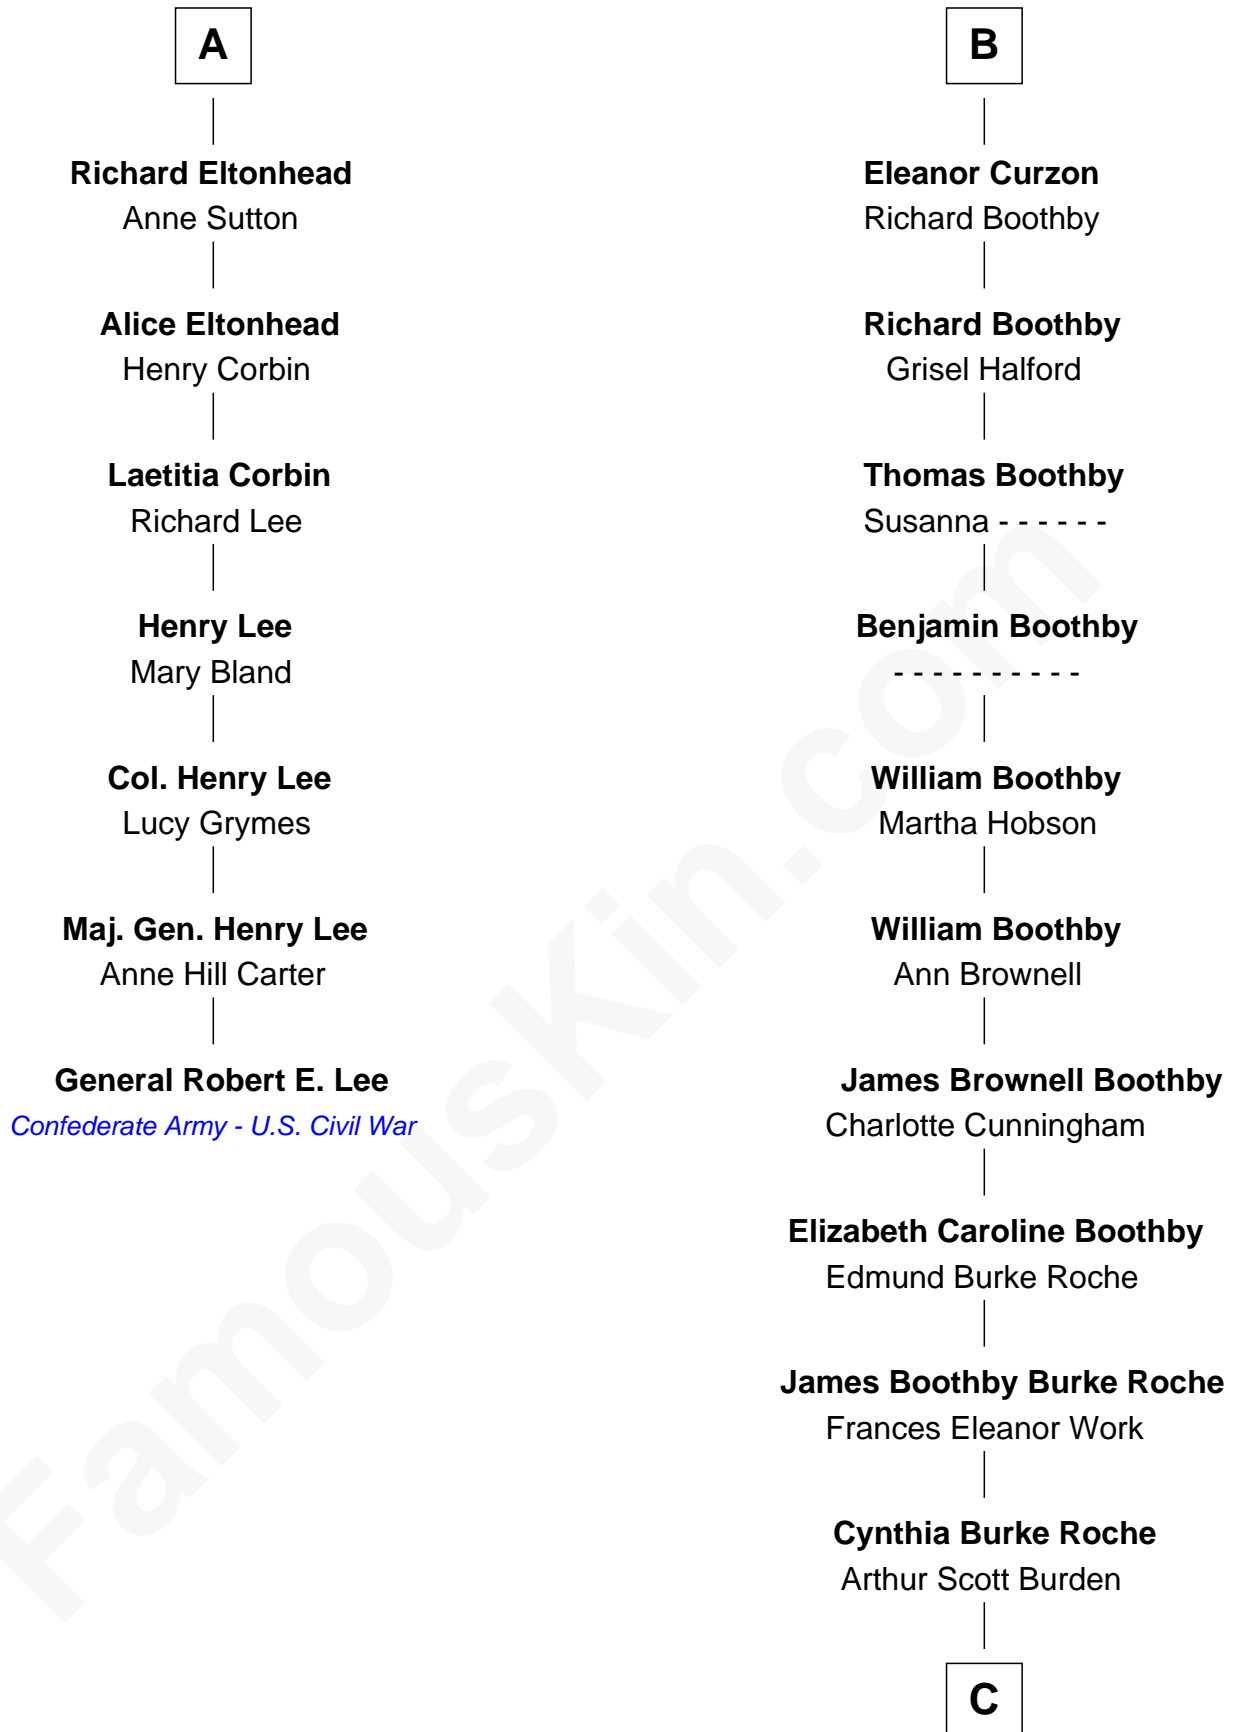

FamousKin.com Relationship Chart of

General Robert E. Lee

Confederate Army - U.S. Civil War

13th cousin 6 times removed of

Oliver Platt

Movie Actor

Sir Richard Fitzalan

Elizabeth de Bohun

Sir William Beauchamp

Joan Beauchamp

James Butler

Elizabeth Butler

John Talbot

Ann Talbot

Sir Henry Vernon

Thomas Vernon

Anne Ludlow

Eleanor Vernon

Francis Curzon

John Curzon

Millicent Sacheverell

B

C

Eileen Burden
Walter Maynard