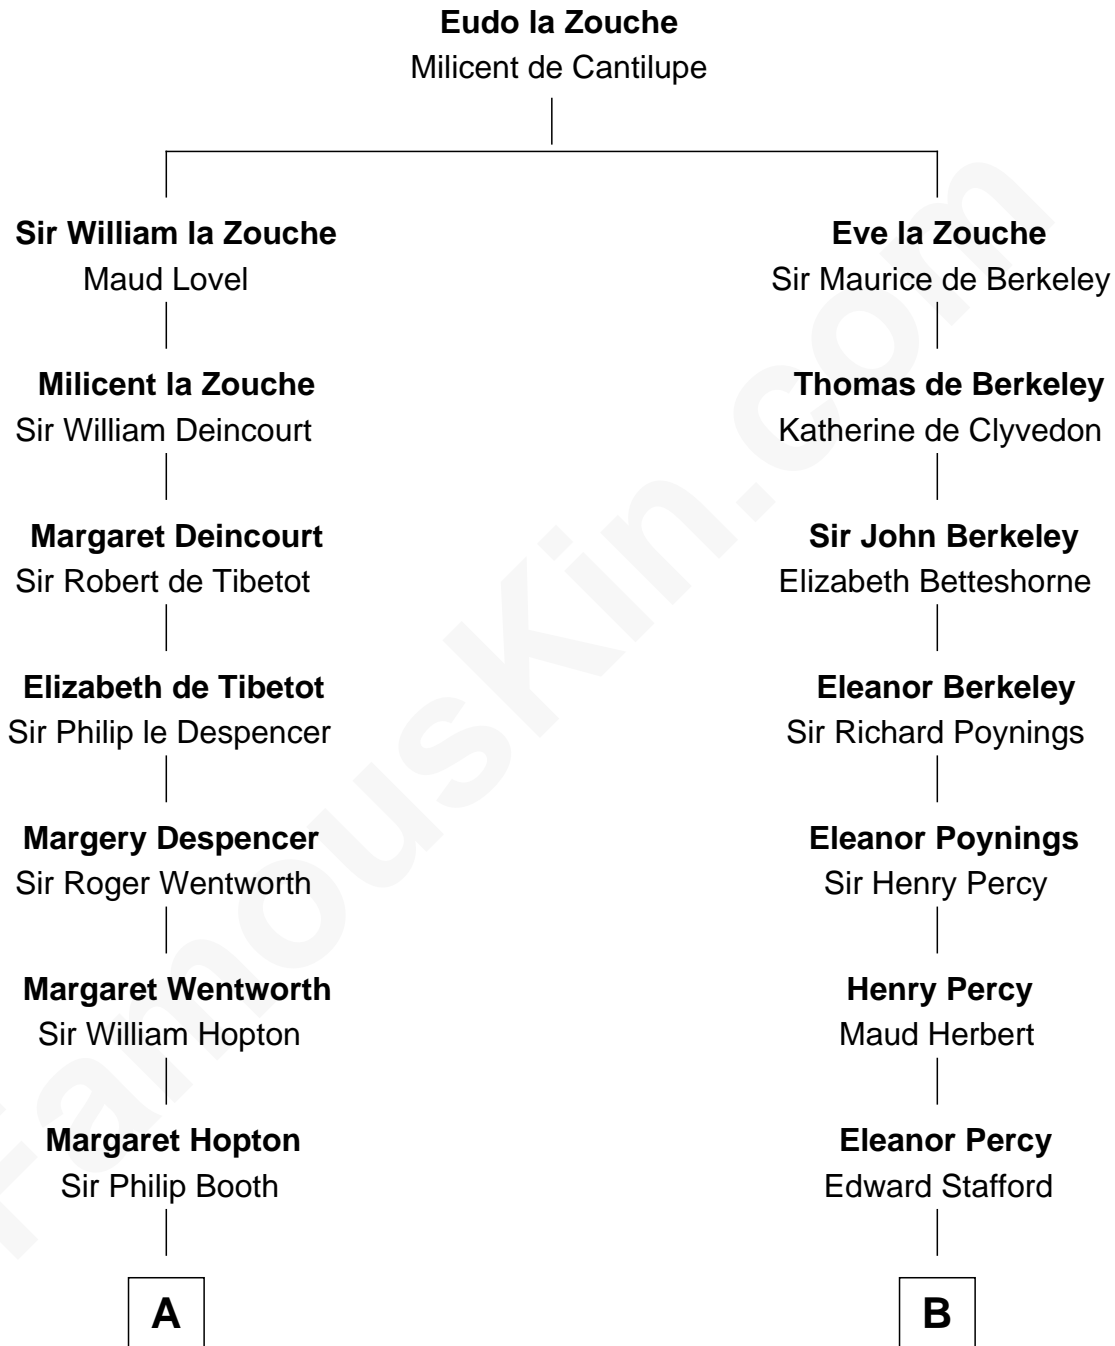

# FamousKin.com Relationship Chart of

**General Robert E. Lee**

*Confederate Army - U.S. Civil War*

18th cousin 3 times removed of

**Thomas Hunt Morgan**

*Nobel Prize Winner in Physiology or Medicine*

**C**

**Maj. Gen. Henry Lee**

Anne Hill Carter

**General Robert E. Lee**

*Confederate Army - U.S. Civil War*

**D**

**John Ross Key**

Anne Phebe Penn Dagworthy Charlton

**Francis Scott Key**

Mary Tayloe Lloyd

**Elizabeth Phoebe Key**

Charles Howard

**Ellen Key Howard**

Charlton Hunt Morgan

**Thomas Hunt Morgan**

*Nobel Prize Winner*

FamousKin.com