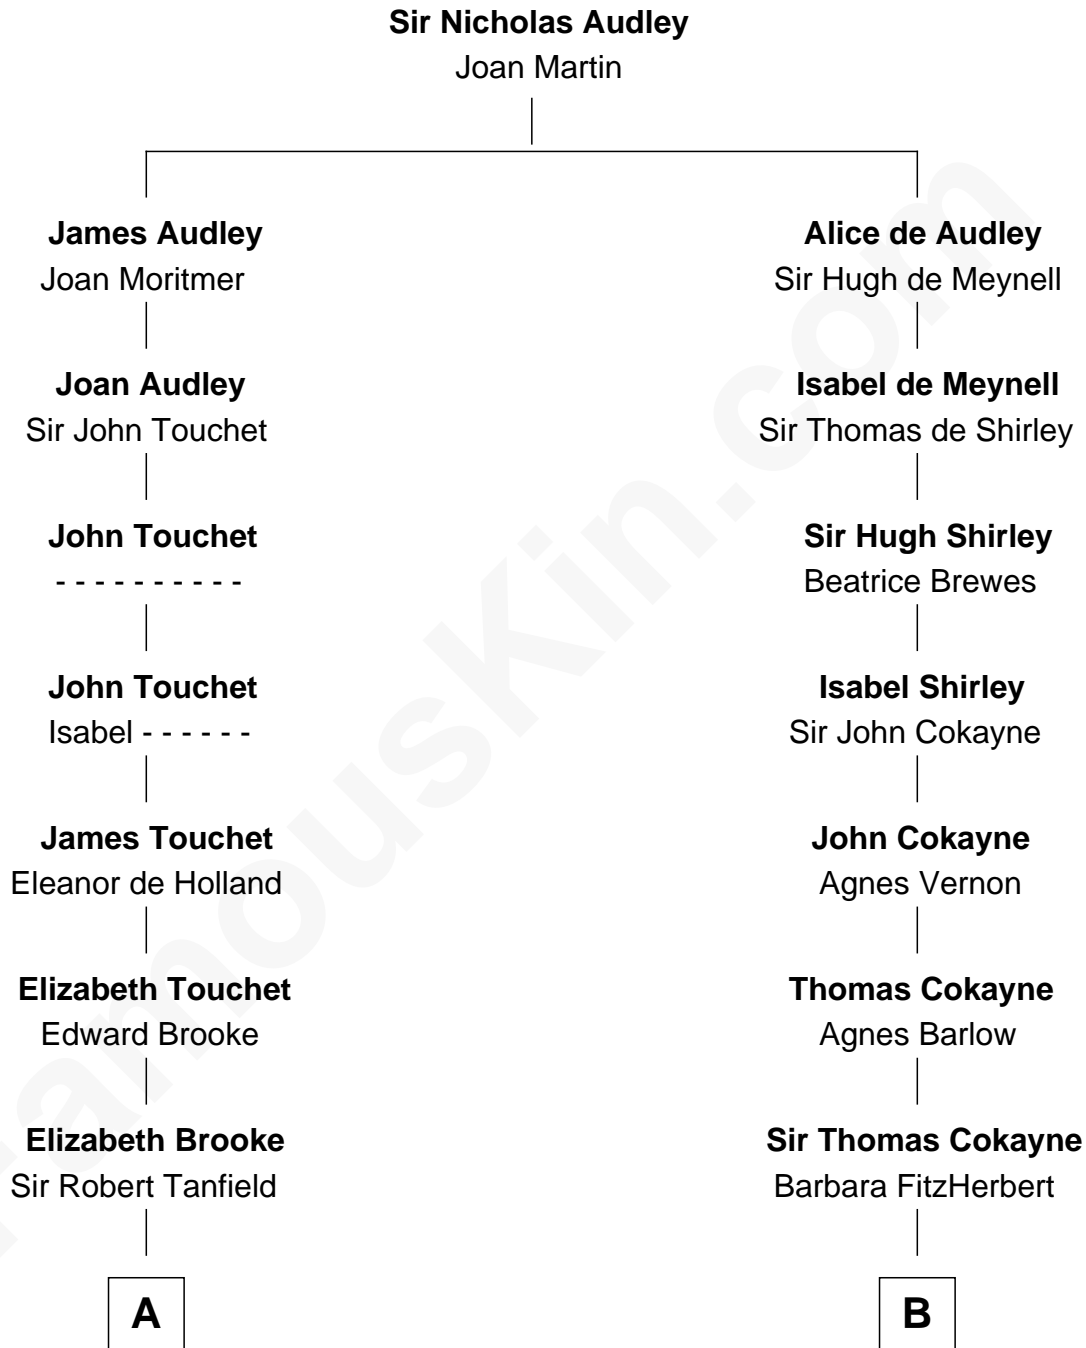

FamousKin.com Relationship Chart of

General Robert E. Lee

Confederate Army - U.S. Civil War

19th cousin 1 time removed of

Thomas Hunt Morgan

Nobel Prize Winner in Physiology or Medicine

C

Col. Henry Lee

Lucy Grymes

Maj. Gen. Henry Lee

Anne Hill Carter

General Robert E. Lee

Confederate Army - U.S. Civil War

D

Francis Scott Key

Mary Tayloe Lloyd