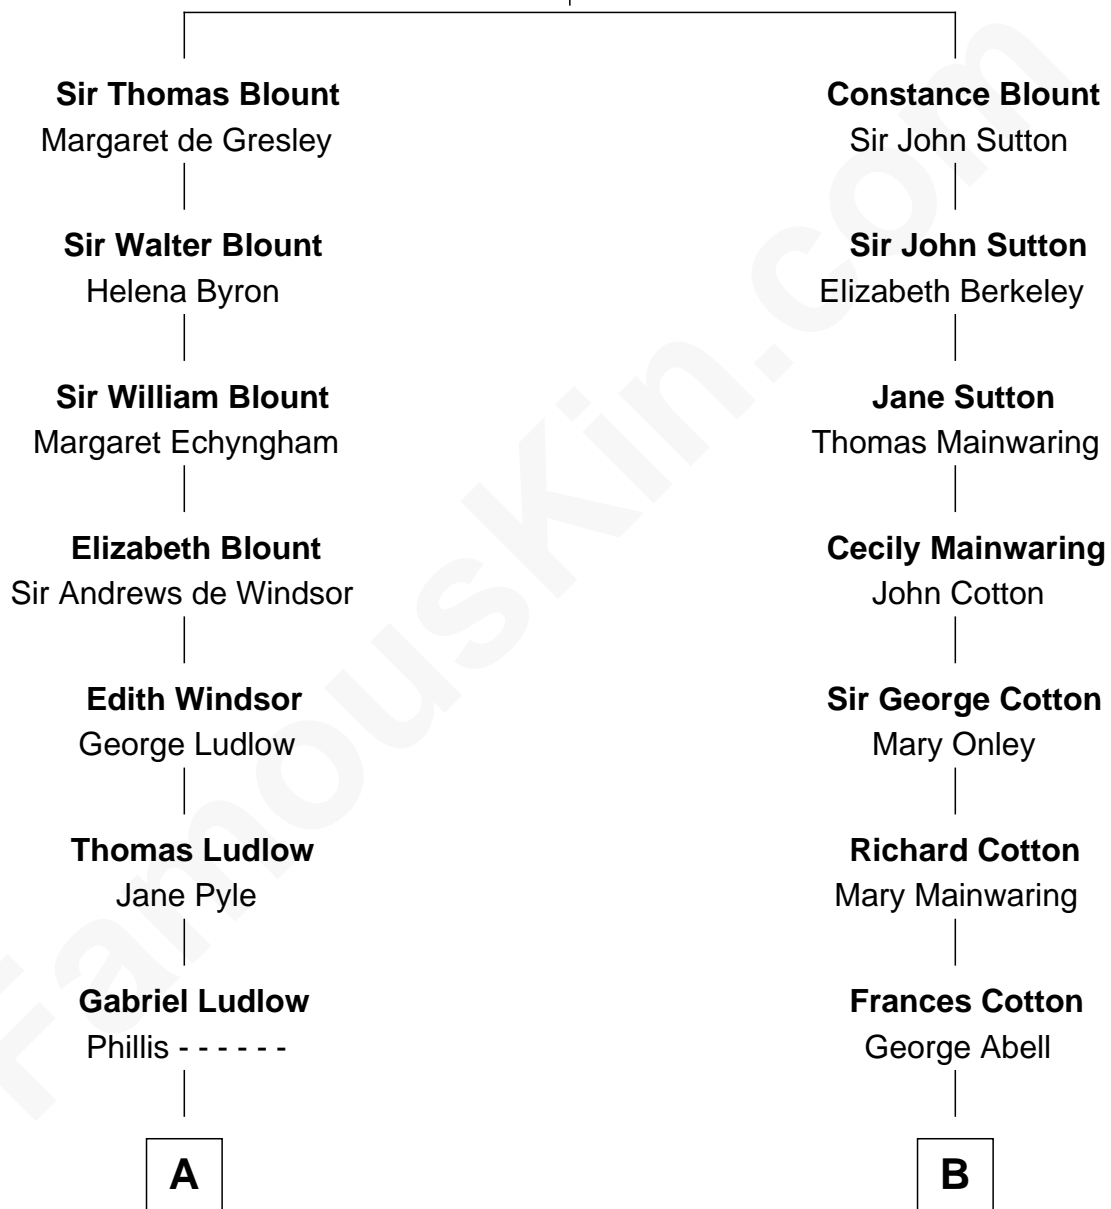

# FamousKin.com Relationship Chart of

**General Robert E. Lee**

*Confederate Army - U.S. Civil War*

12th cousin 2 times removed of

**Marjorie Post**

*Founder of General Foods*

**Sir Walter Blount**

Sancha de Ayala

**A**

**Sarah Ludlow**  
Col. John Carter

**Col. Robert Carter**  
Judith Armistead

**John Carter**  
Elizabeth Hill

**Charles Carter**  
Anne Butler Moore

**Anne Hill Carter**  
Maj. Gen. Henry Lee

**General Robert E. Lee**  
*Confederate Army - U.S. Civil War*