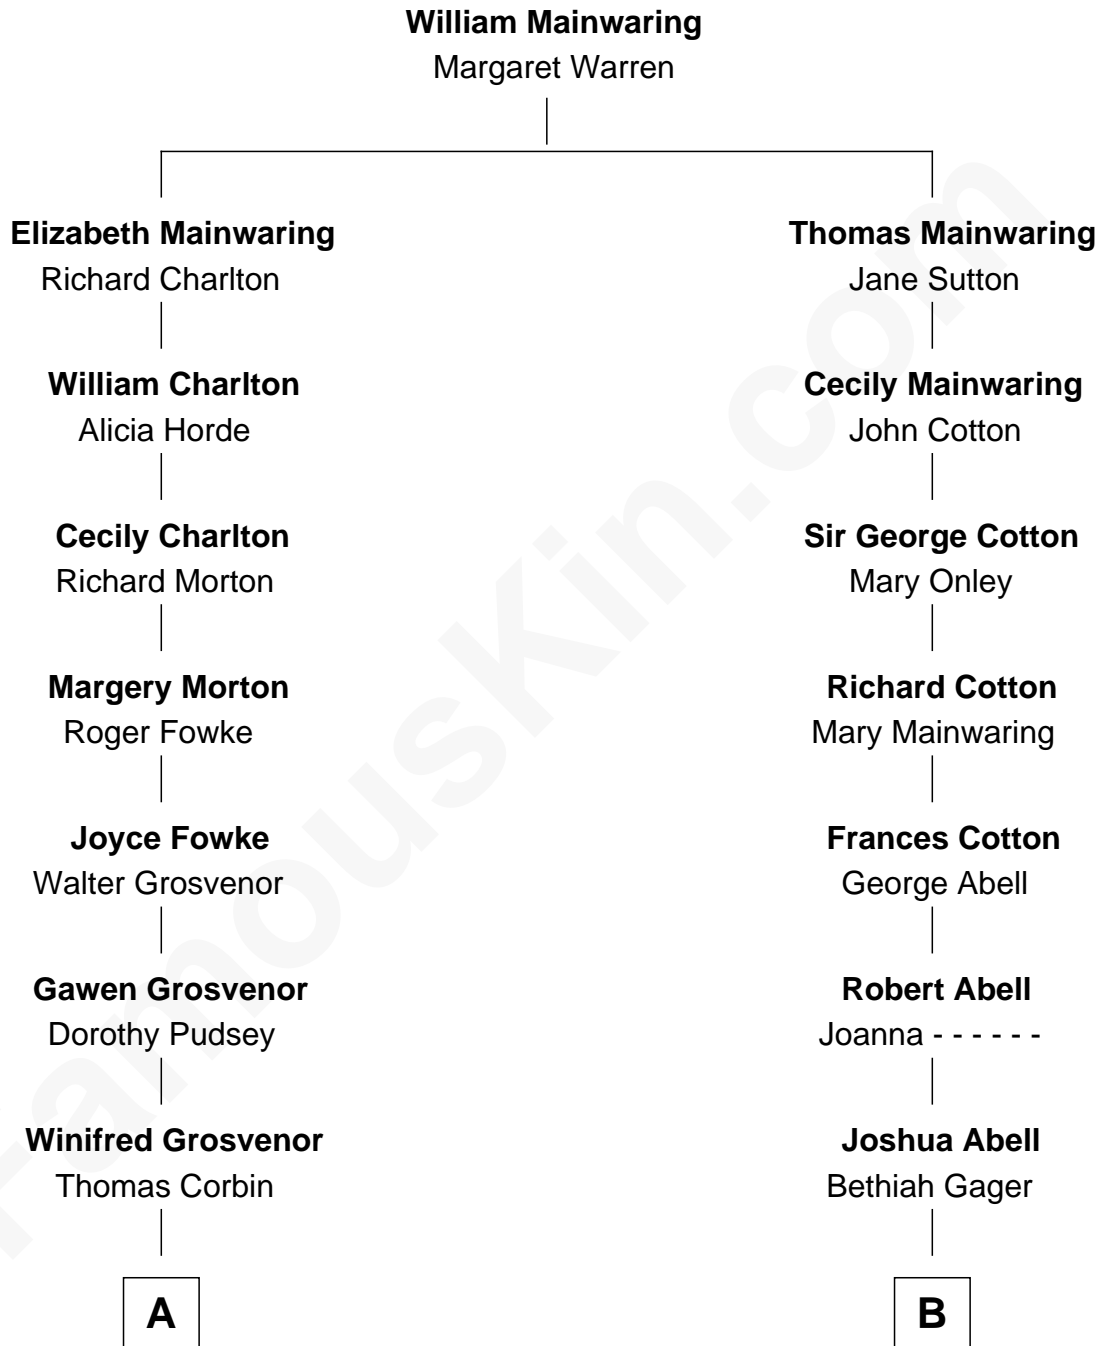

## Relationship Chart of

**General Robert E. Lee**

*Confederate Army - U.S. Civil War*

12th cousin of

**Marjorie Post**

*Founder of General Foods*

**A**

**Henry Corbin**  
Alice Eltonhead

**Laetitia Corbin**  
Richard Lee

**Henry Lee**  
Mary Bland

**Col. Henry Lee**  
Lucy Grymes

**Maj. Gen. Henry Lee**  
Anne Hill Carter

**General Robert E. Lee**  
*Confederate Army - U.S. Civil War*

**B**

**Elizabeth Abell**  
John Lathrop

**Azel Lathrop**  
Elizabeth Hyde

**Erastus Lathrop**  
Sarah Bailey

**Caroline Cushman Lathrop**  
Charles Rollin Post

**Charles William Post**  
Elle Letitia Merriweather