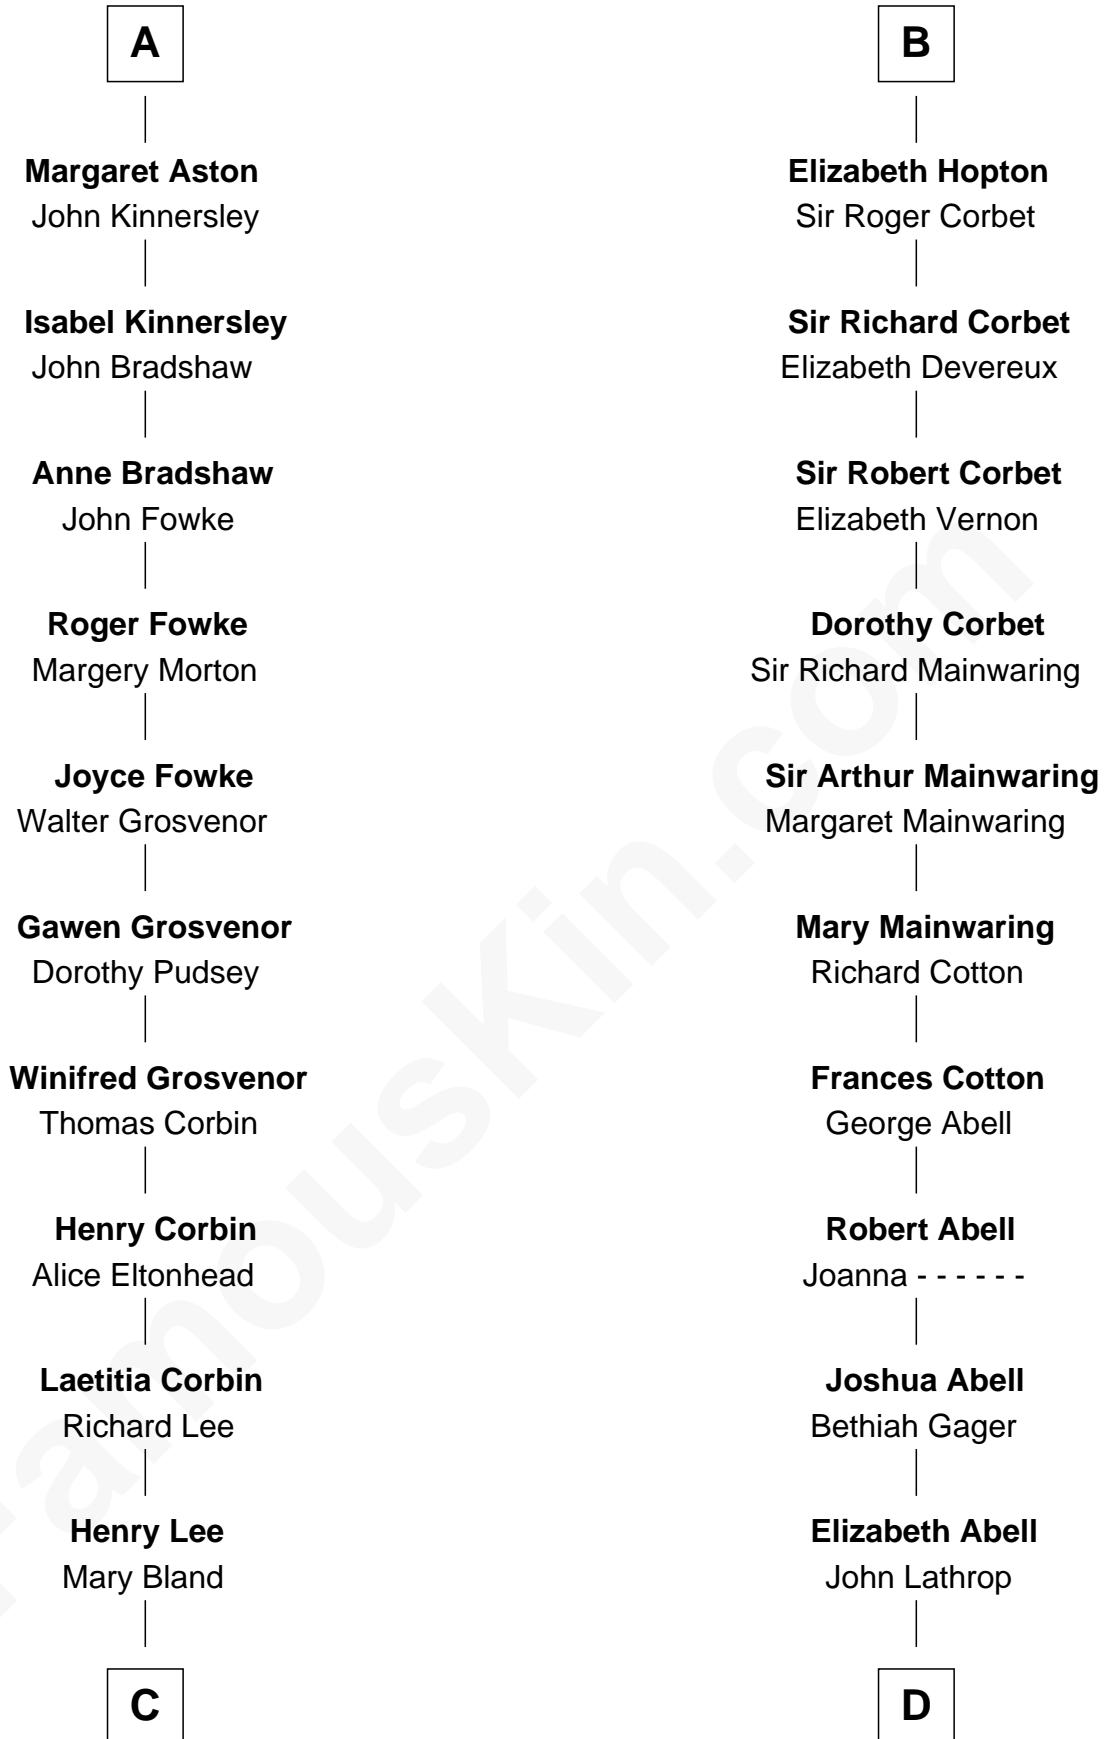

# FamousKin.com Relationship Chart of

**General Robert E. Lee**

*Confederate Army - U.S. Civil War*

19th cousin 2 times removed of

**Marjorie Post**

*Founder of General Foods*

**C**

**Col. Henry Lee**

Lucy Grymes

**Maj. Gen. Henry Lee**

Anne Hill Carter

**General Robert E. Lee**

*Confederate Army - U.S. Civil War*

**D**

**Azel Lathrop**

Elizabeth Hyde

**Erastus Lathrop**

Sarah Bailey

**Caroline Cushman Lathrop**

Charles Rollin Post

**Charles William Post**

Elle Letitia Merriweather

**Marjorie Post**

*Founder of General Foods*