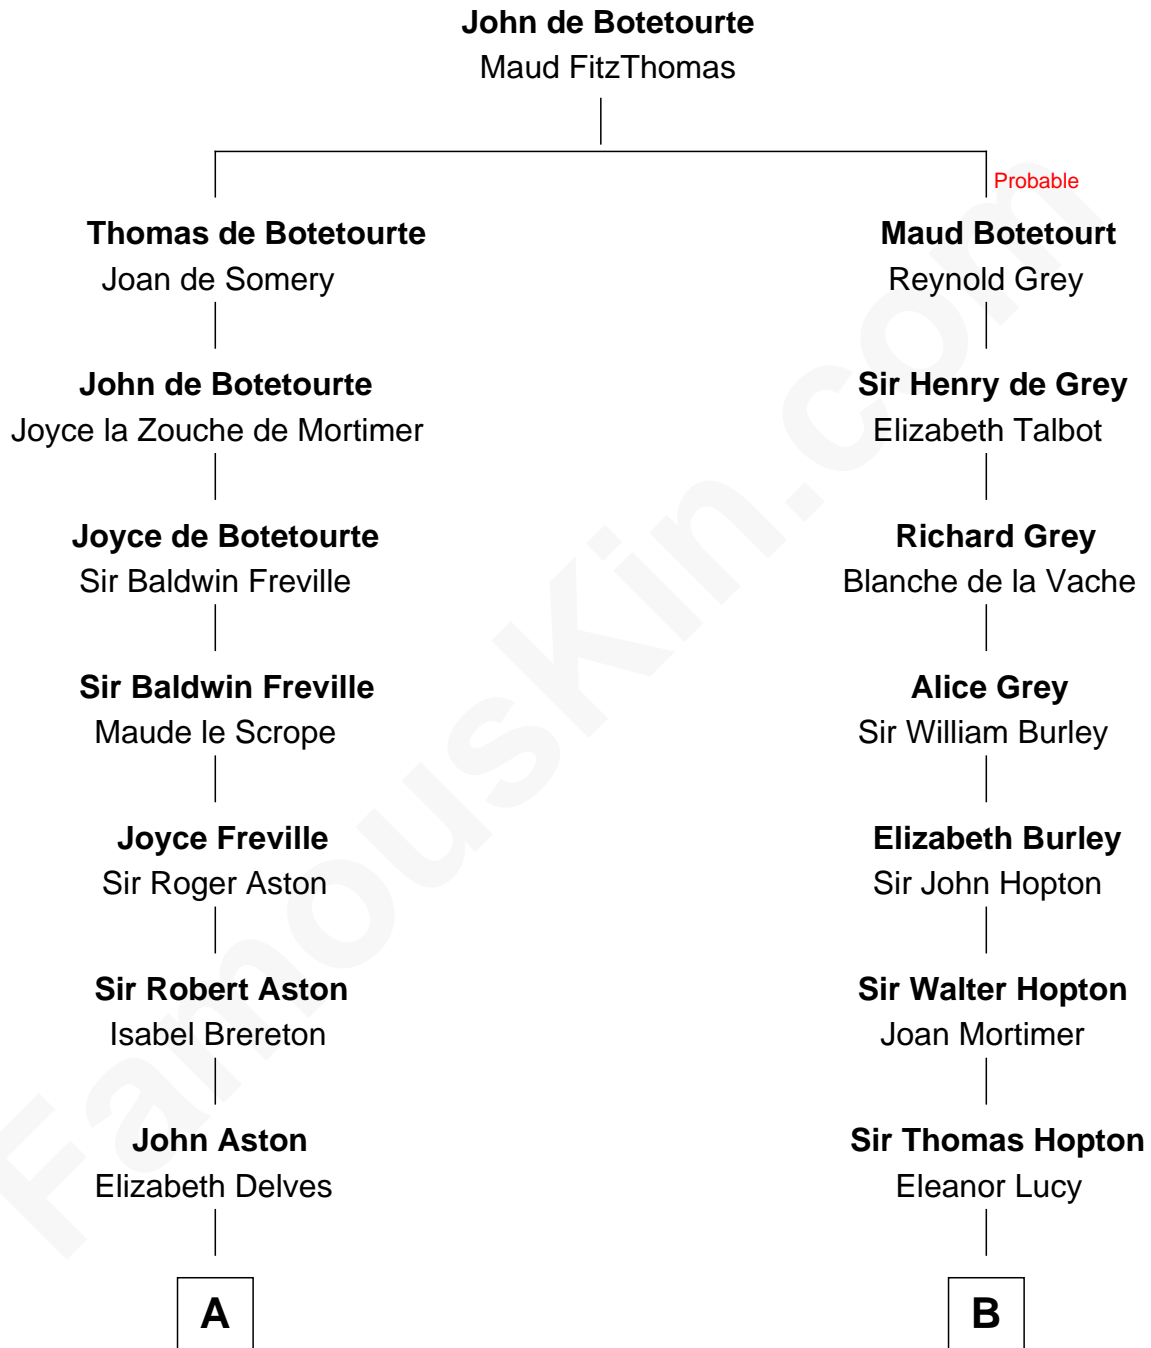

# FamousKin.com Relationship Chart of

**General Robert E. Lee**

*Confederate Army - U.S. Civil War*

19th cousin 2 times removed of

**Marjorie Post**

*Founder of General Foods*

**C**

**Col. Henry Lee**

Lucy Grymes

**Maj. Gen. Henry Lee**

Anne Hill Carter

**General Robert E. Lee**

*Confederate Army - U.S. Civil War*

**D**

**Azel Lathrop**

Elizabeth Hyde

**Erastus Lathrop**

Sarah Bailey

**Caroline Cushman Lathrop**

Charles Rollin Post

**Charles William Post**

Elle Letitia Merriweather

**Marjorie Post**

*Founder of General Foods*