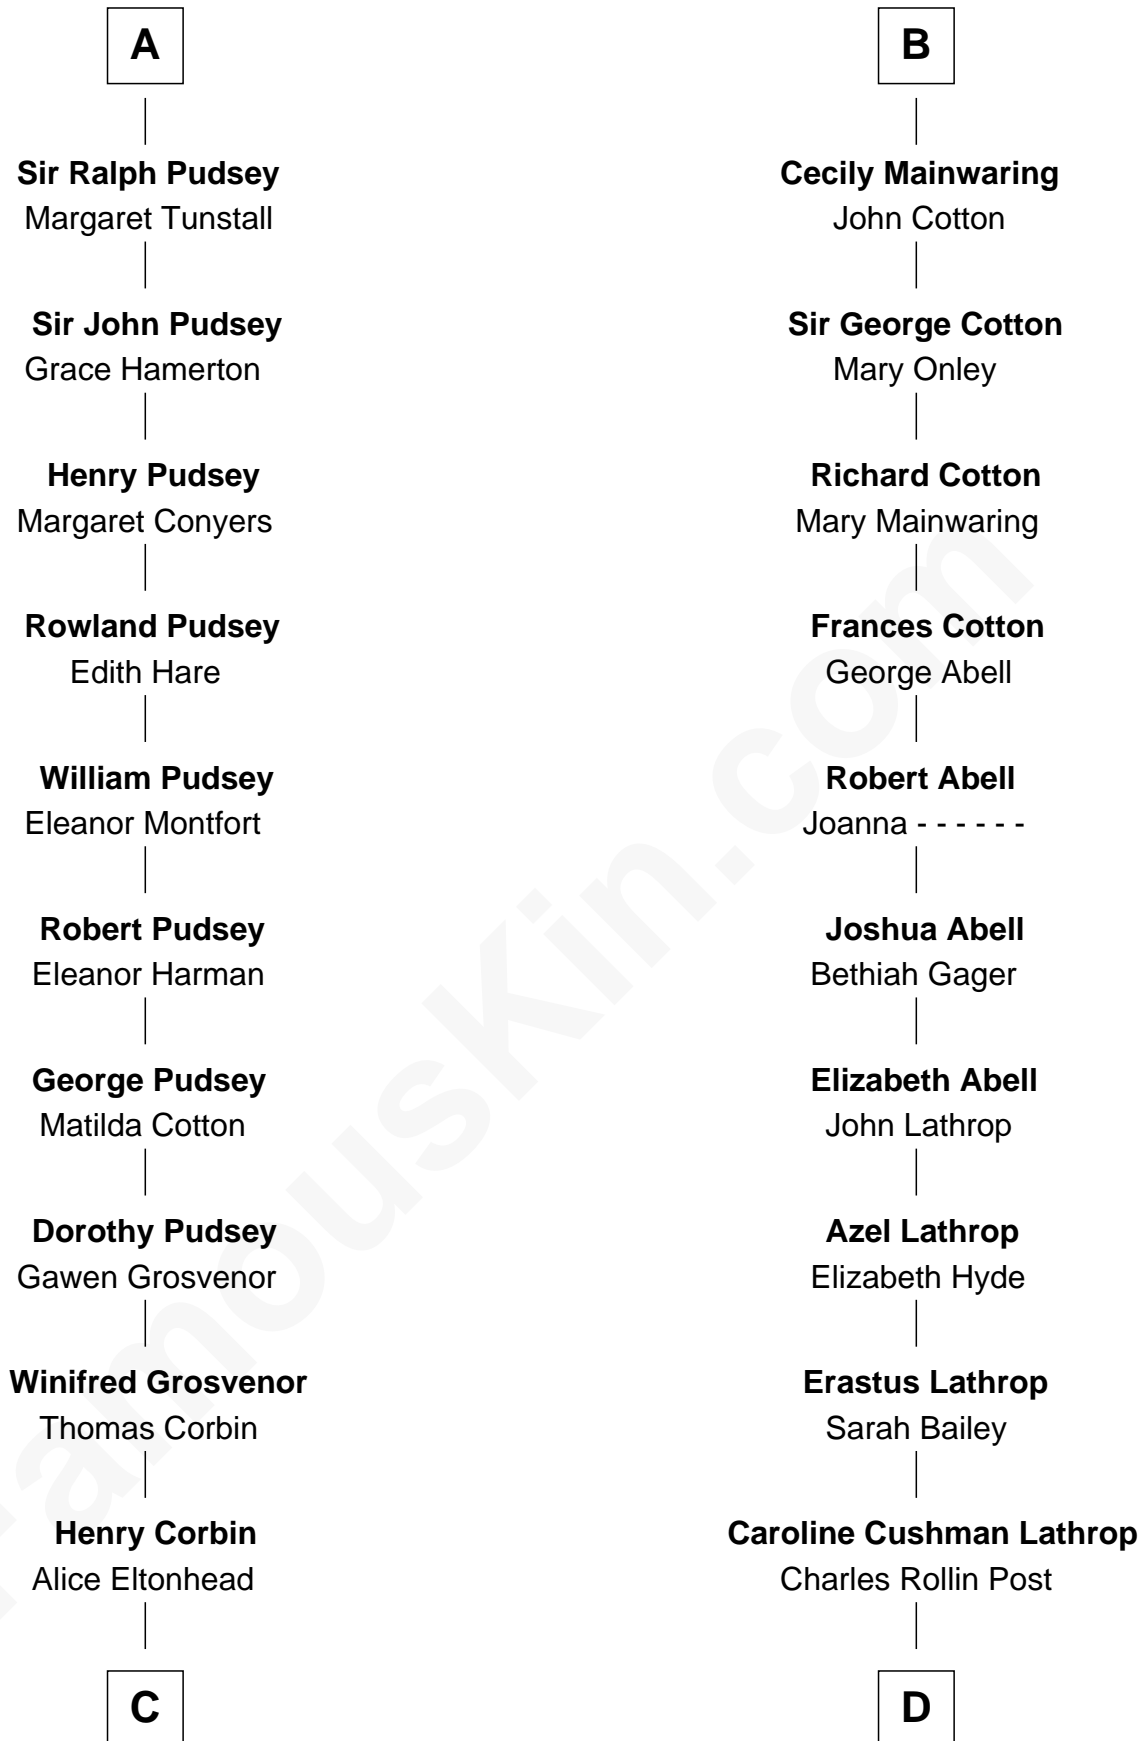

# FamousKin.com Relationship Chart of

**General Robert E. Lee**

*Confederate Army - U.S. Civil War*

18th cousin 3 times removed of

**Marjorie Post**

*Founder of General Foods*

**C**

**Laetitia Corbin**

Richard Lee

**Henry Lee**

Mary Bland

**Col. Henry Lee**

Lucy Grymes

**Maj. Gen. Henry Lee**

Anne Hill Carter

**General Robert E. Lee**