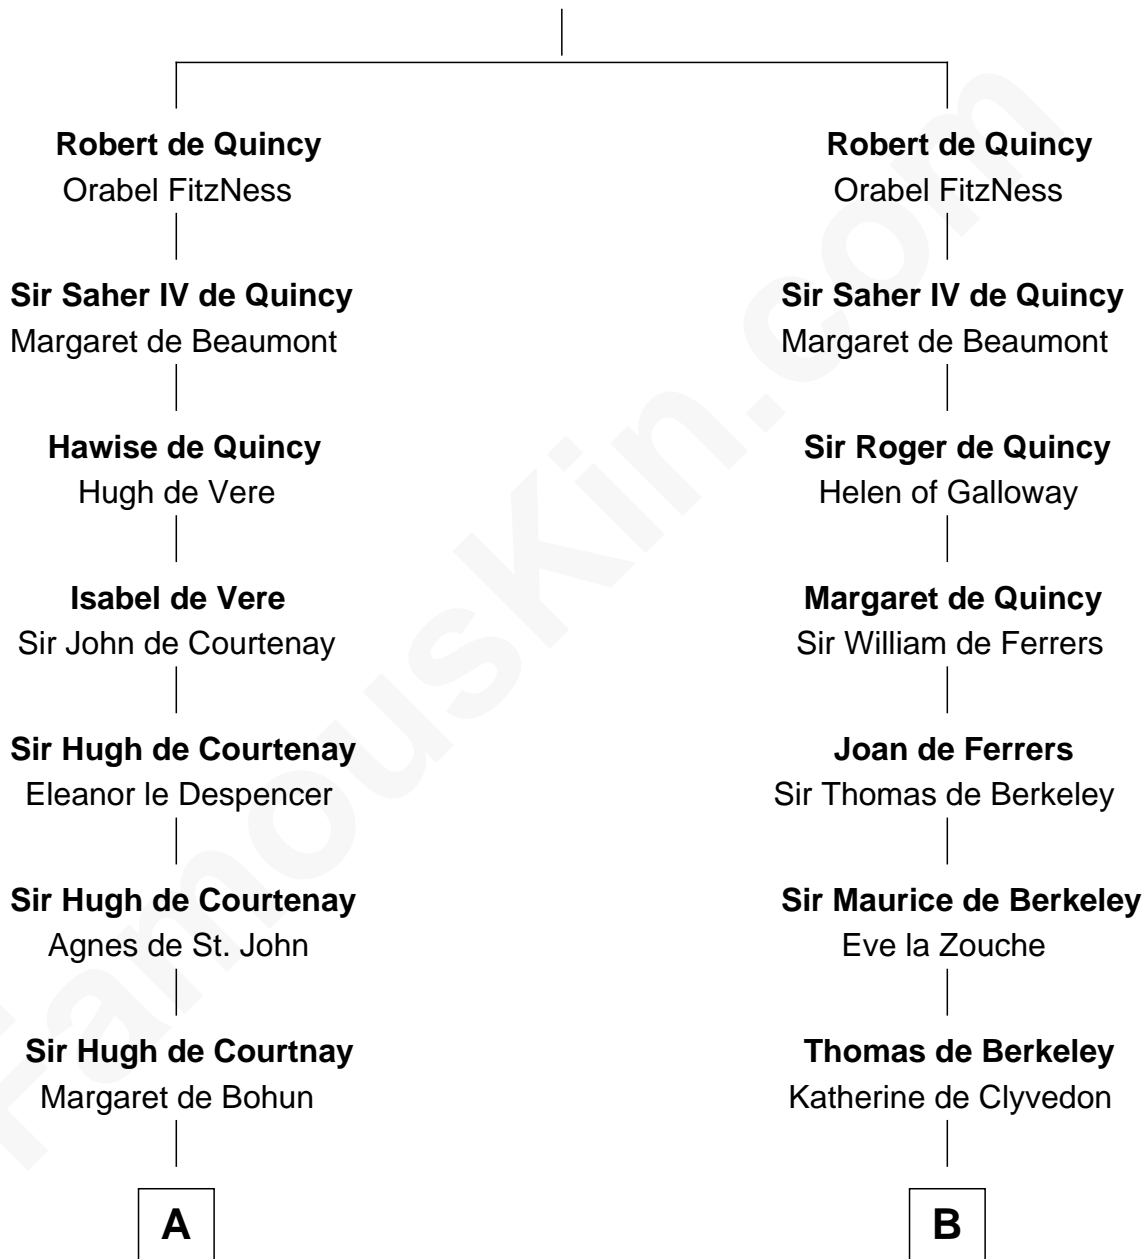

FamousKin.com Relationship Chart of

General Robert E. Lee

Confederate Army - U.S. Civil War

21st cousin of

Marjorie Post

Founder of General Foods

Saher I de Quincy

Maud de St. Liz

C

Col. Robert Carter

Judith Armistead

John Carter

Elizabeth Hill

Charles Carter

Anne Butler Moore

Anne Hill Carter