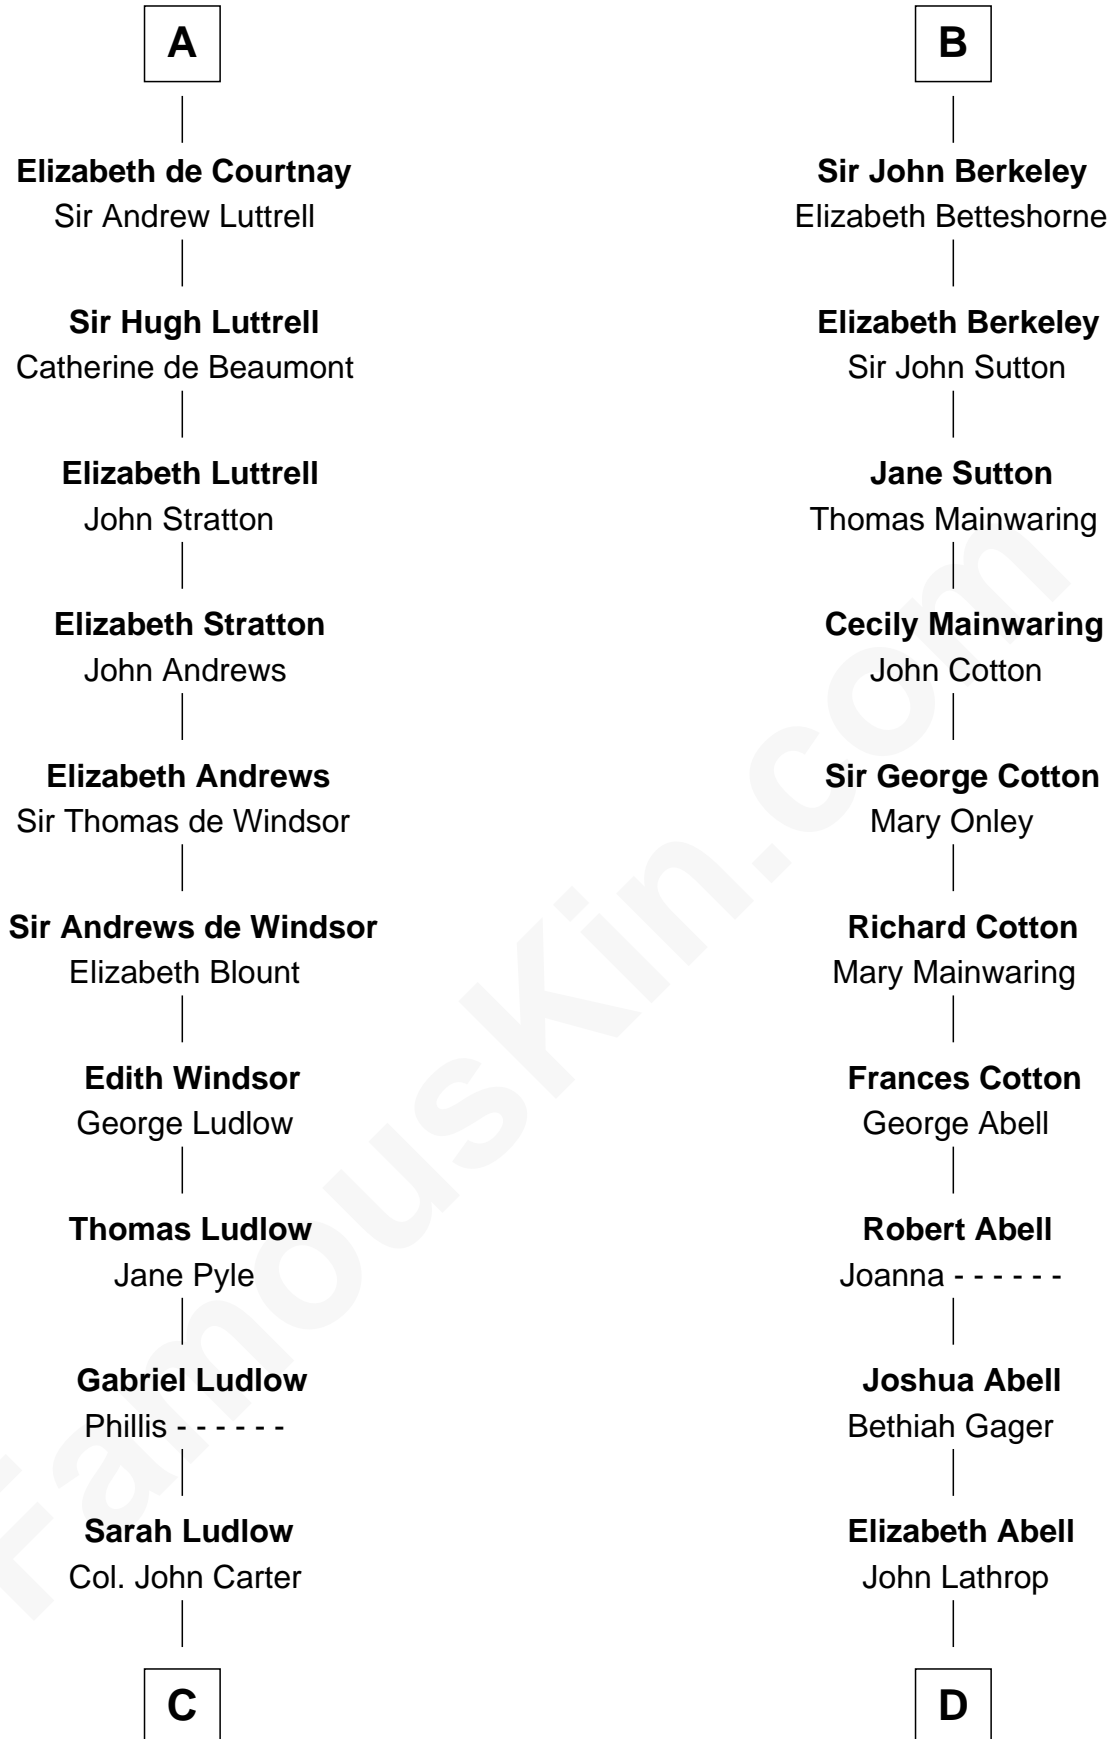

FamousKin.com Relationship Chart of

General Robert E. Lee

Confederate Army - U.S. Civil War

21st cousin of

Marjorie Post

Founder of General Foods

Saher I de Quincy

Maud de St. Liz

C

Col. Robert Carter

Judith Armistead

John Carter

Elizabeth Hill

Charles Carter

Anne Butler Moore

Anne Hill Carter