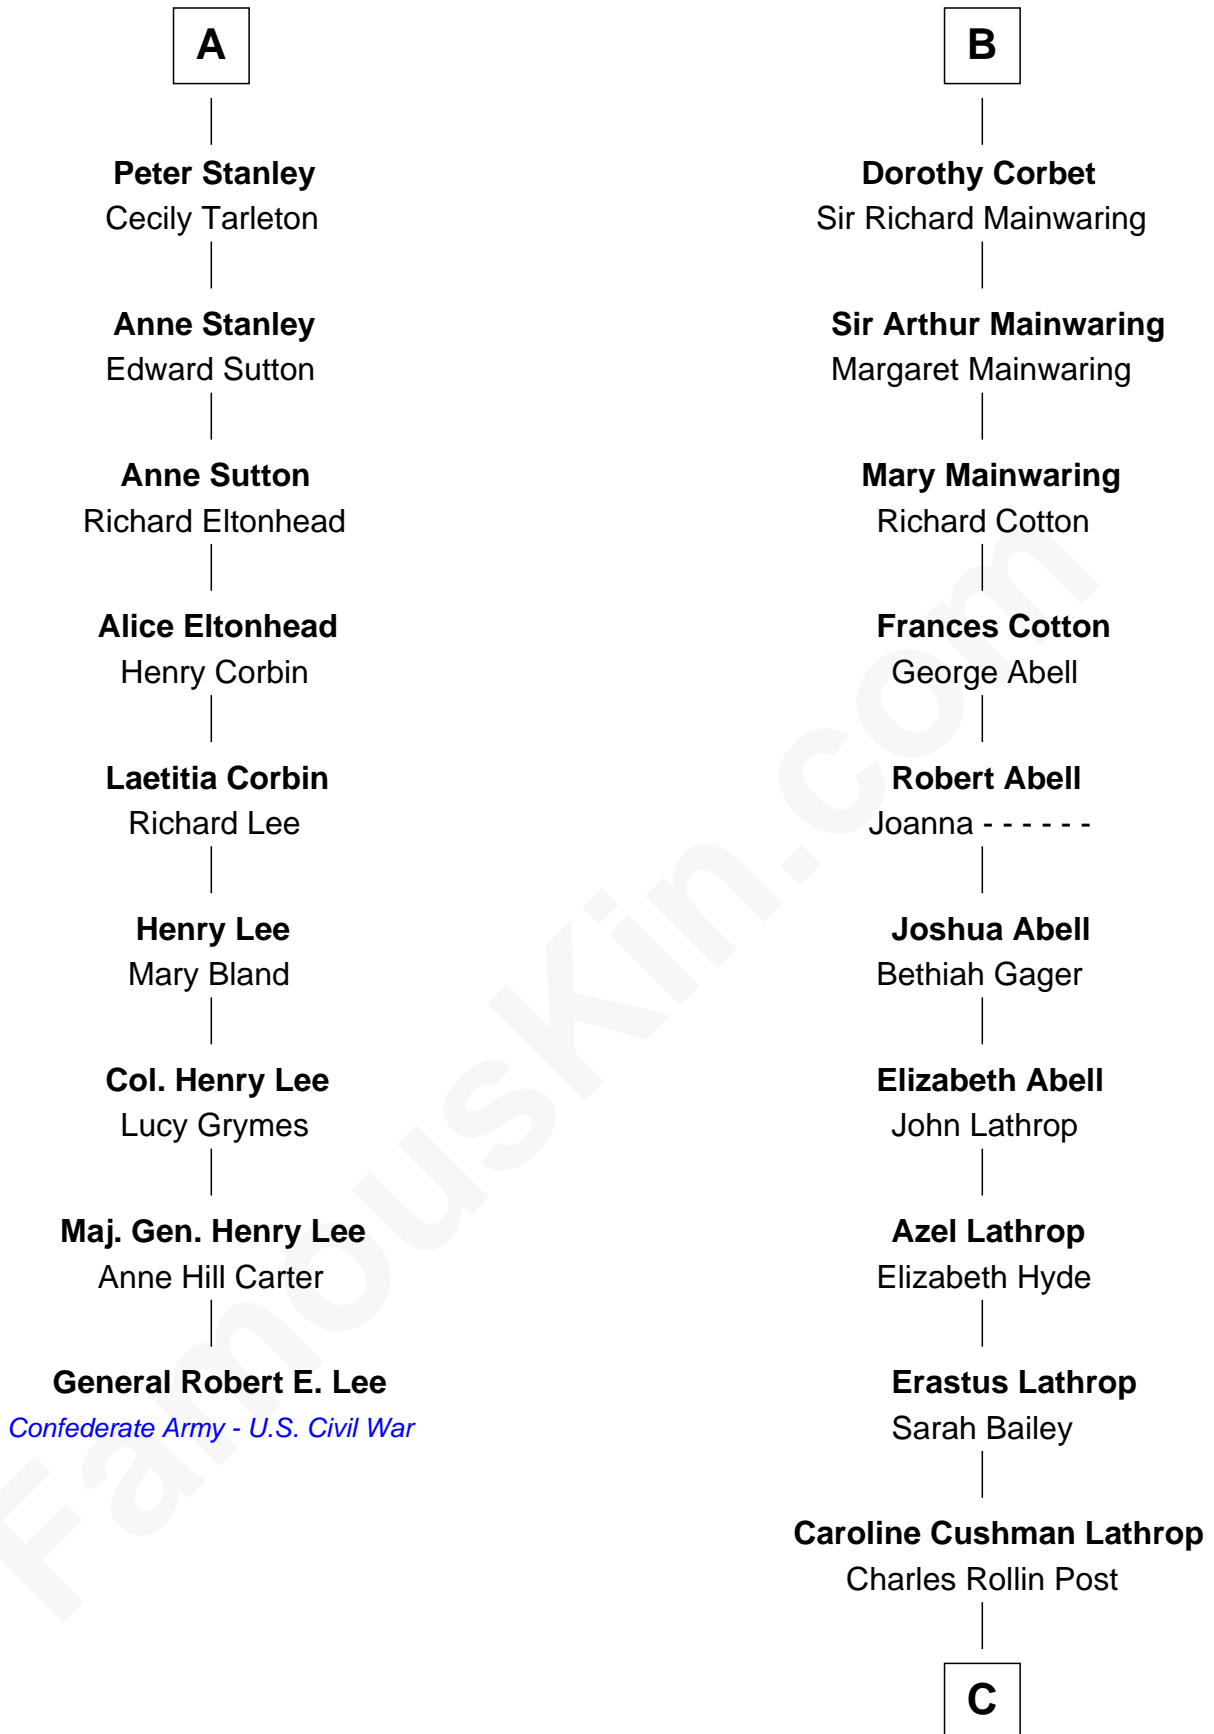

FamousKin.com Relationship Chart of

General Robert E. Lee

Confederate Army - U.S. Civil War

15th cousin 3 times removed of

Marjorie Post

Founder of General Foods

Ralph de Stafford

*with wife
Katherine de Hastang*

*with wife
Margaret de Audley*

C

Charles William Post
Elle Letitia Merriweather

Marjorie Post
Founder of General Foods

FamousKin.com