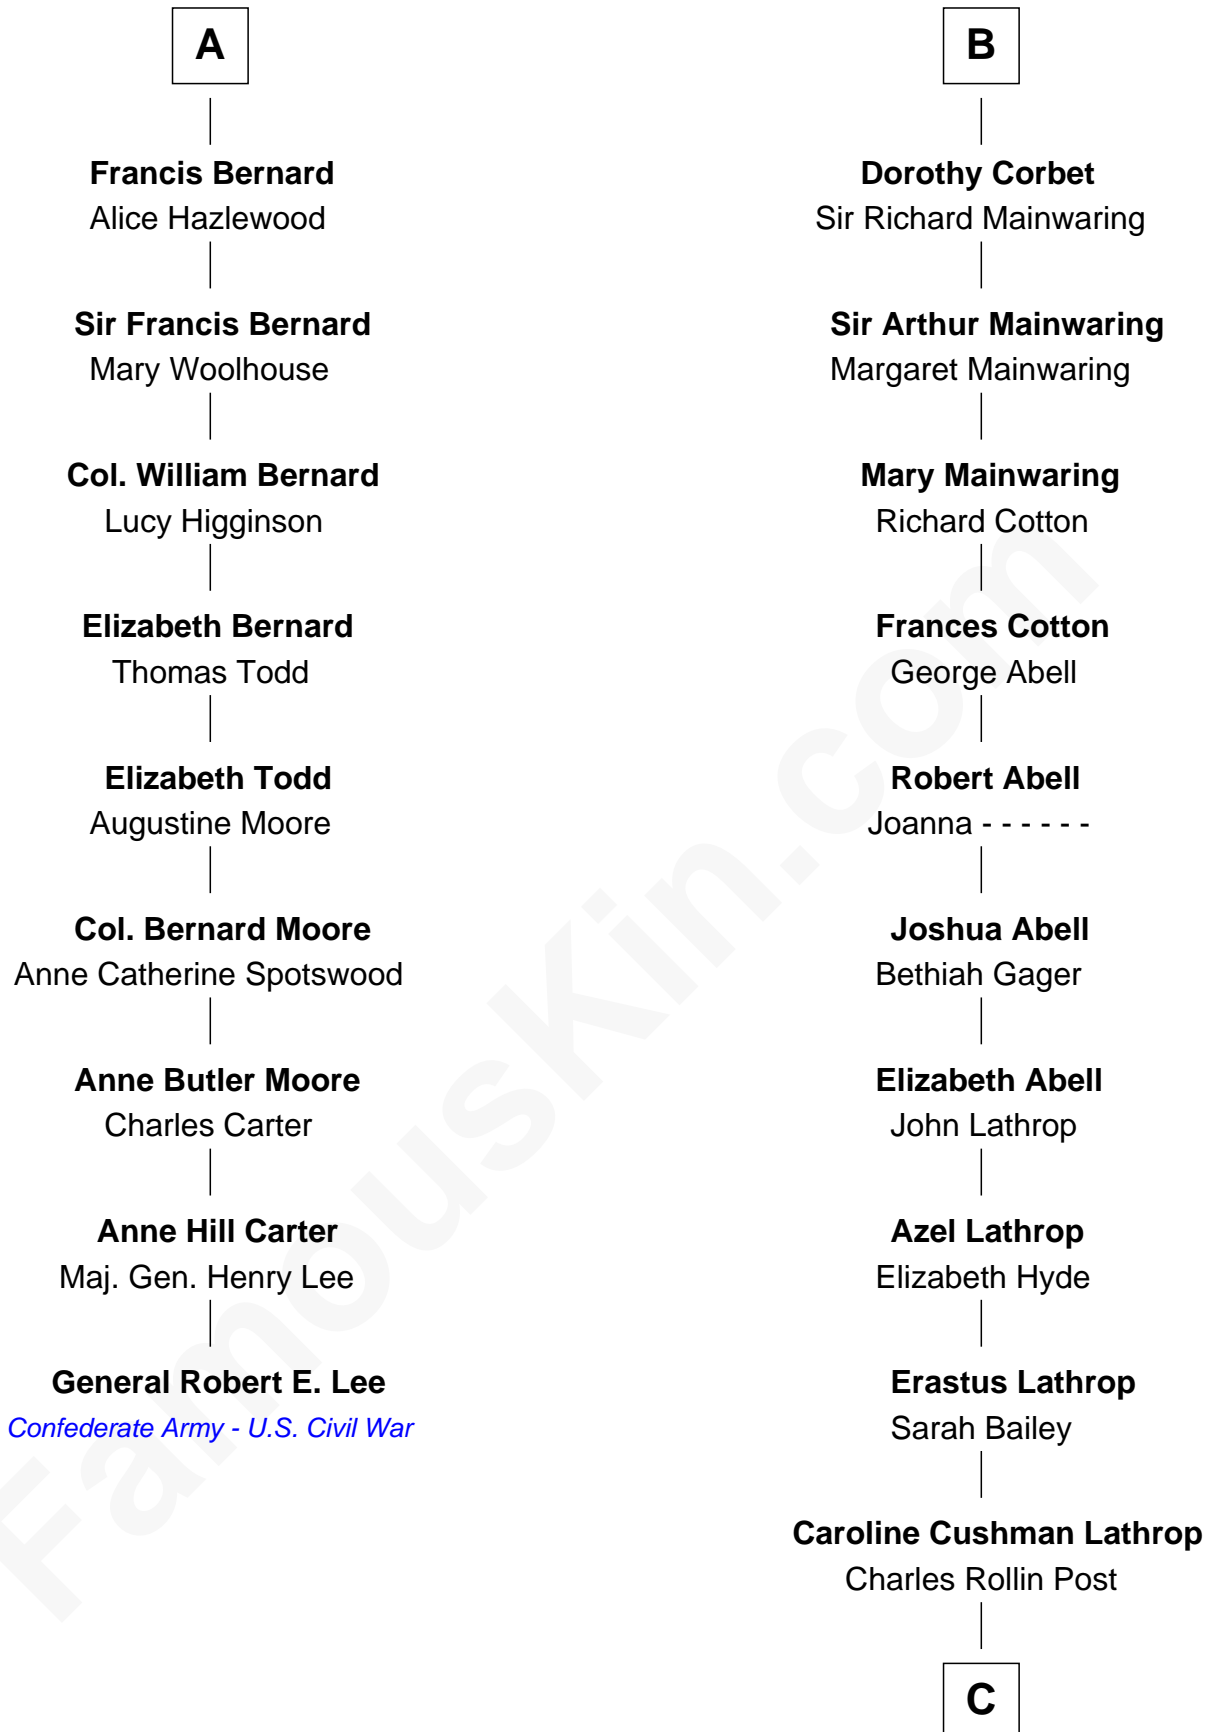

# FamousKin.com Relationship Chart of

**General Robert E. Lee**

*Confederate Army - U.S. Civil War*

15th cousin 3 times removed of

**Marjorie Post**

*Founder of General Foods*

**Margaret de Audley**

Ralph de Stafford

C

Charles William Post  
Elle Letitia Merriweather

Marjorie Post  
*Founder of General Foods*

FamousKin.com