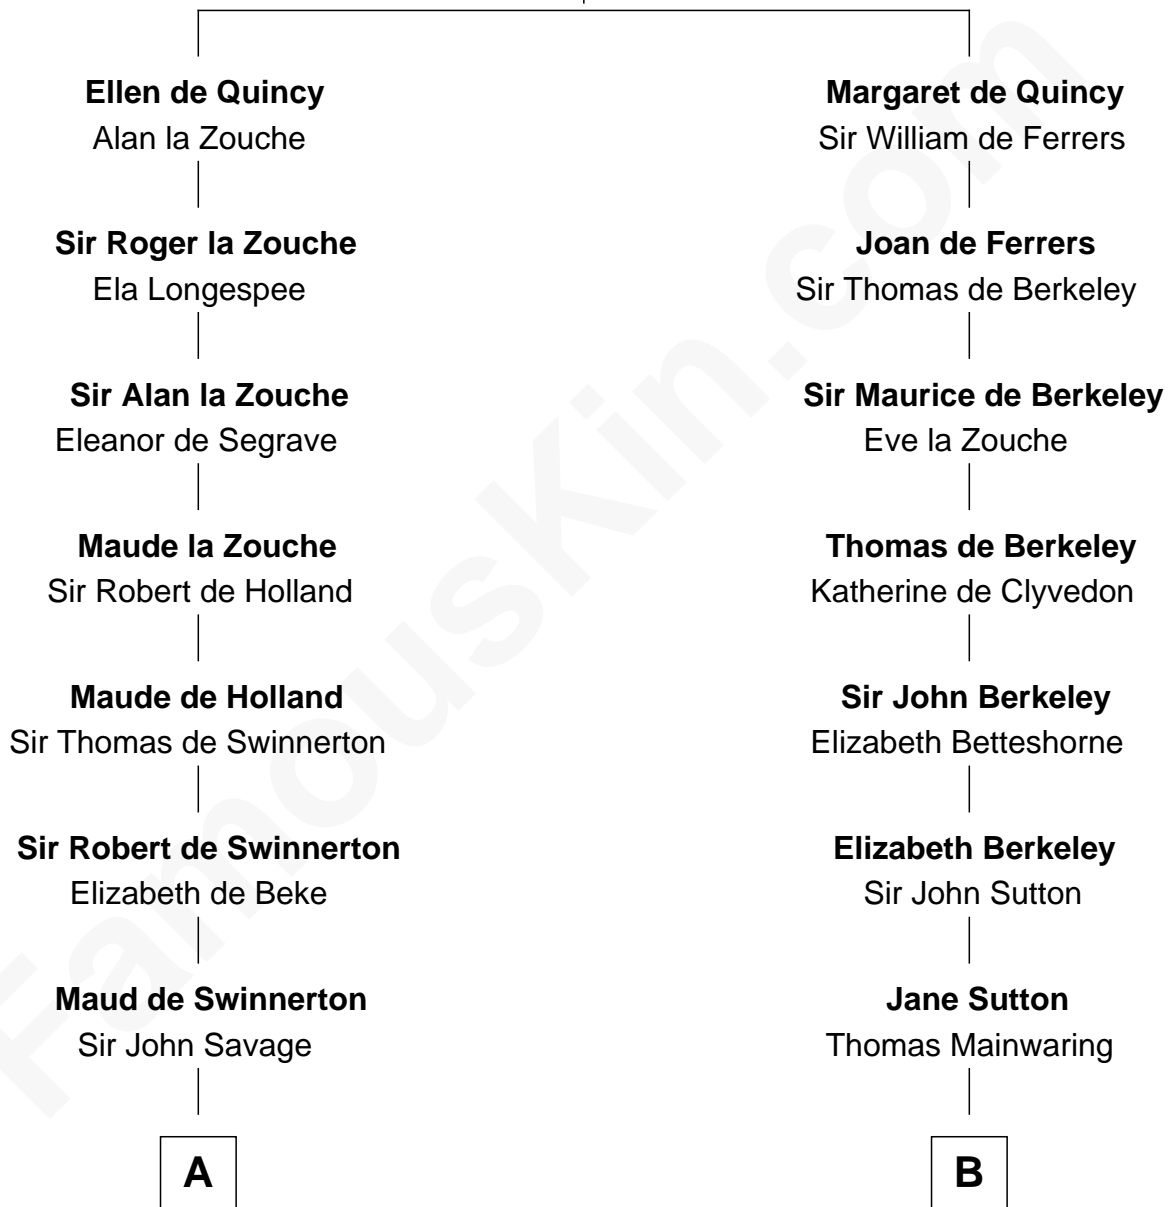

FamousKin.com Relationship Chart of

General Robert E. Lee

Confederate Army - U.S. Civil War

18th cousin 1 time removed of

Marjorie Post

Founder of General Foods

Sir Roger de Quincy

Helen of Galloway

C

Col. Henry Lee

Lucy Grymes

Maj. Gen. Henry Lee

Anne Hill Carter

General Robert E. Lee

Confederate Army - U.S. Civil War

D