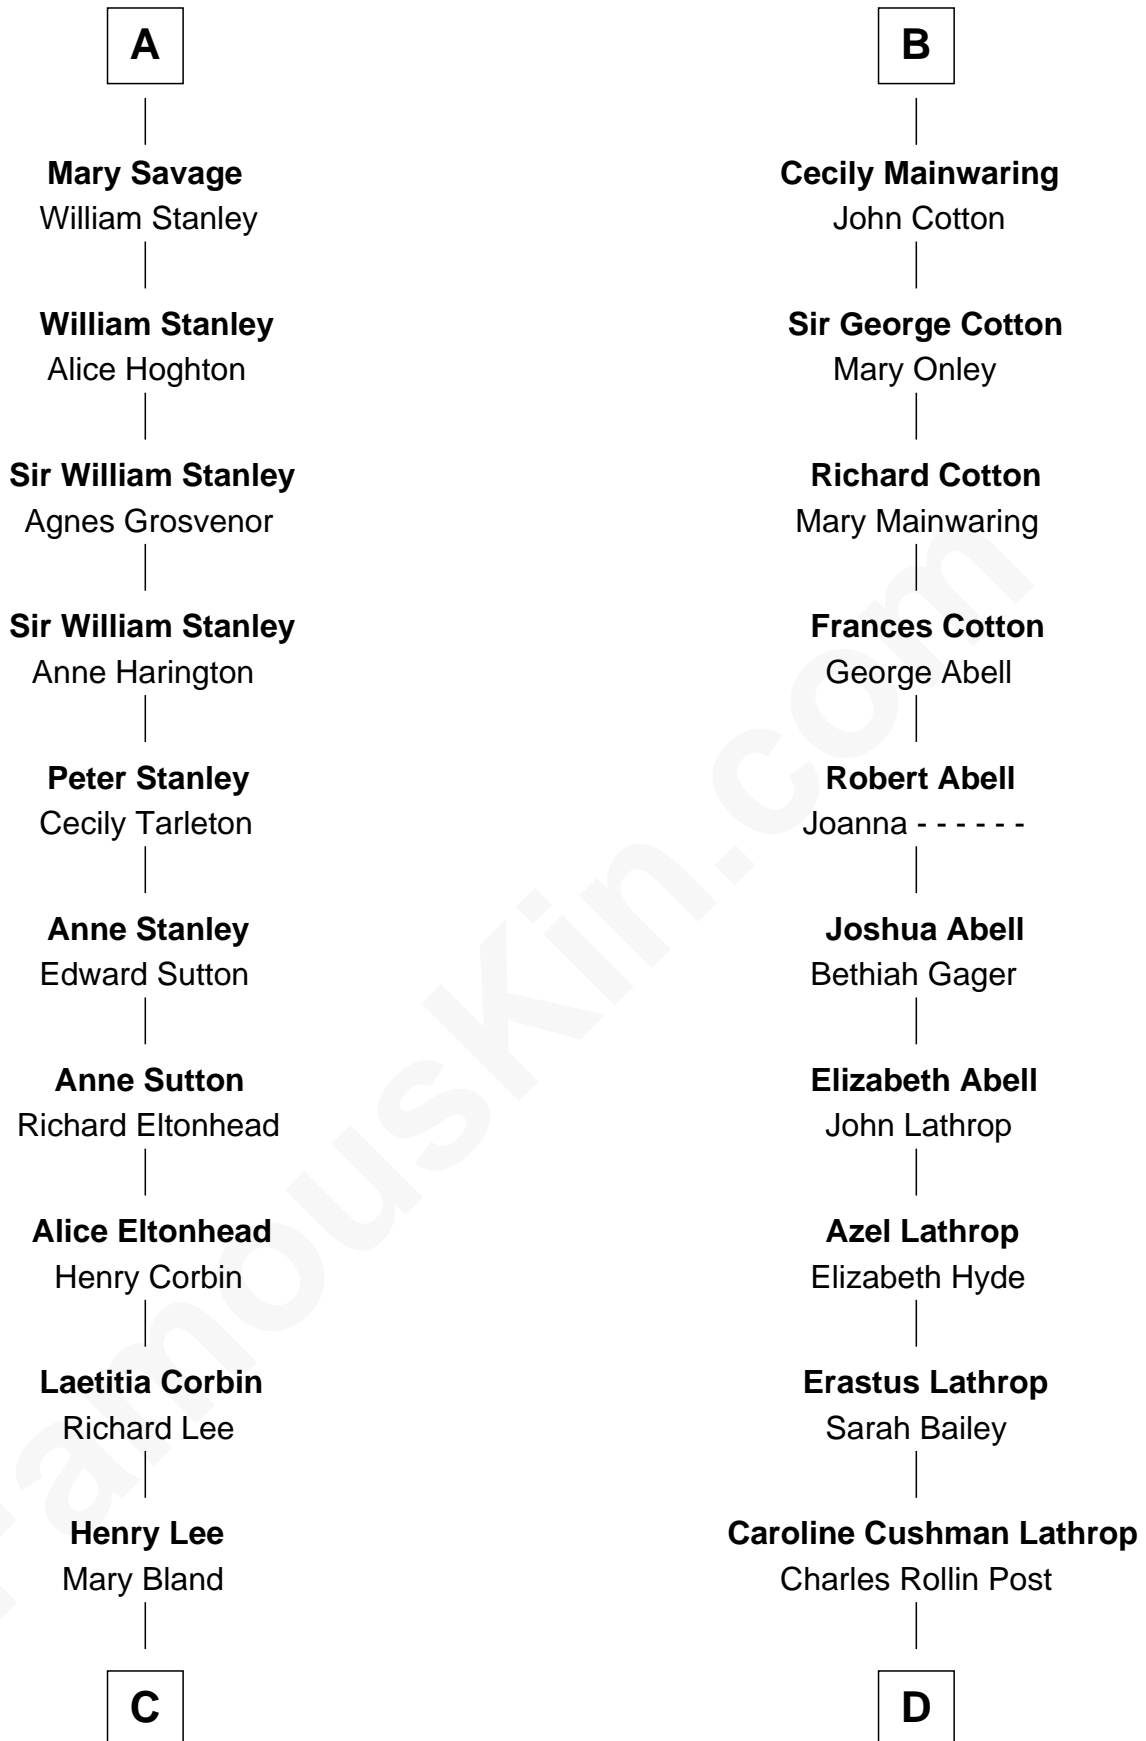

FamousKin.com Relationship Chart of

General Robert E. Lee

Confederate Army - U.S. Civil War

18th cousin 1 time removed of

Marjorie Post

Founder of General Foods

Sir Roger de Quincy

Helen of Galloway

C

Col. Henry Lee

Lucy Grymes

Maj. Gen. Henry Lee

Anne Hill Carter

General Robert E. Lee

Confederate Army - U.S. Civil War

D