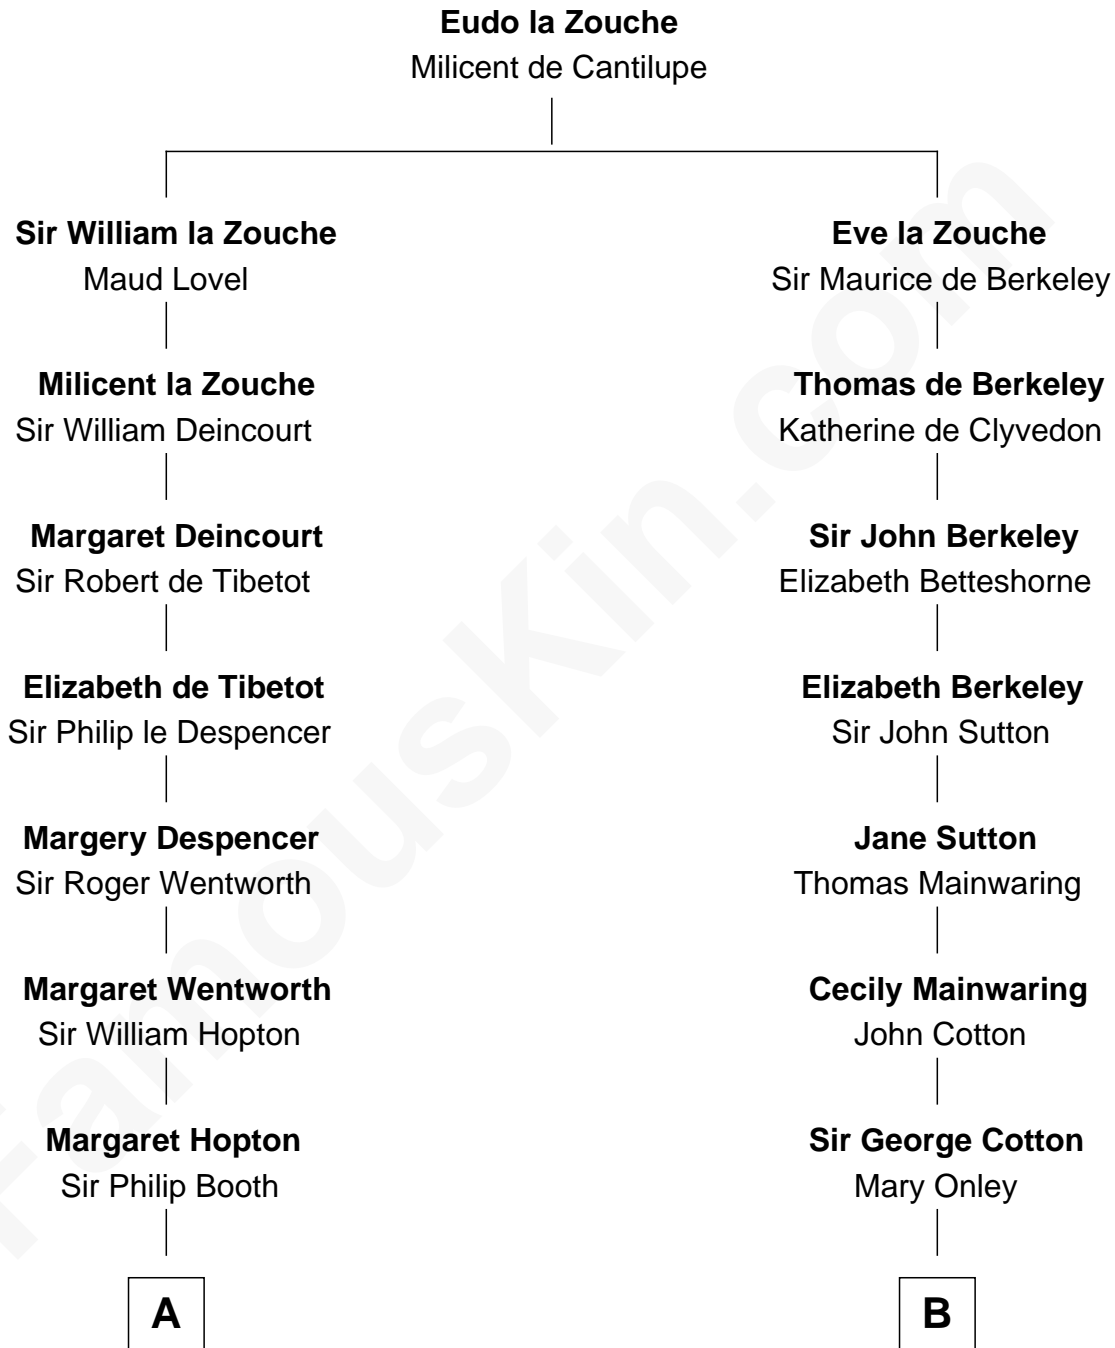

FamousKin.com

Relationship Chart of

General Robert E. Lee

Confederate Army - U.S. Civil War

16th cousin 2 times removed of

Marjorie Post

Founder of General Foods

C

—
Maj. Gen. Henry Lee

Anne Hill Carter

—
General Robert E. Lee

Confederate Army - U.S. Civil War

FamousKin.com