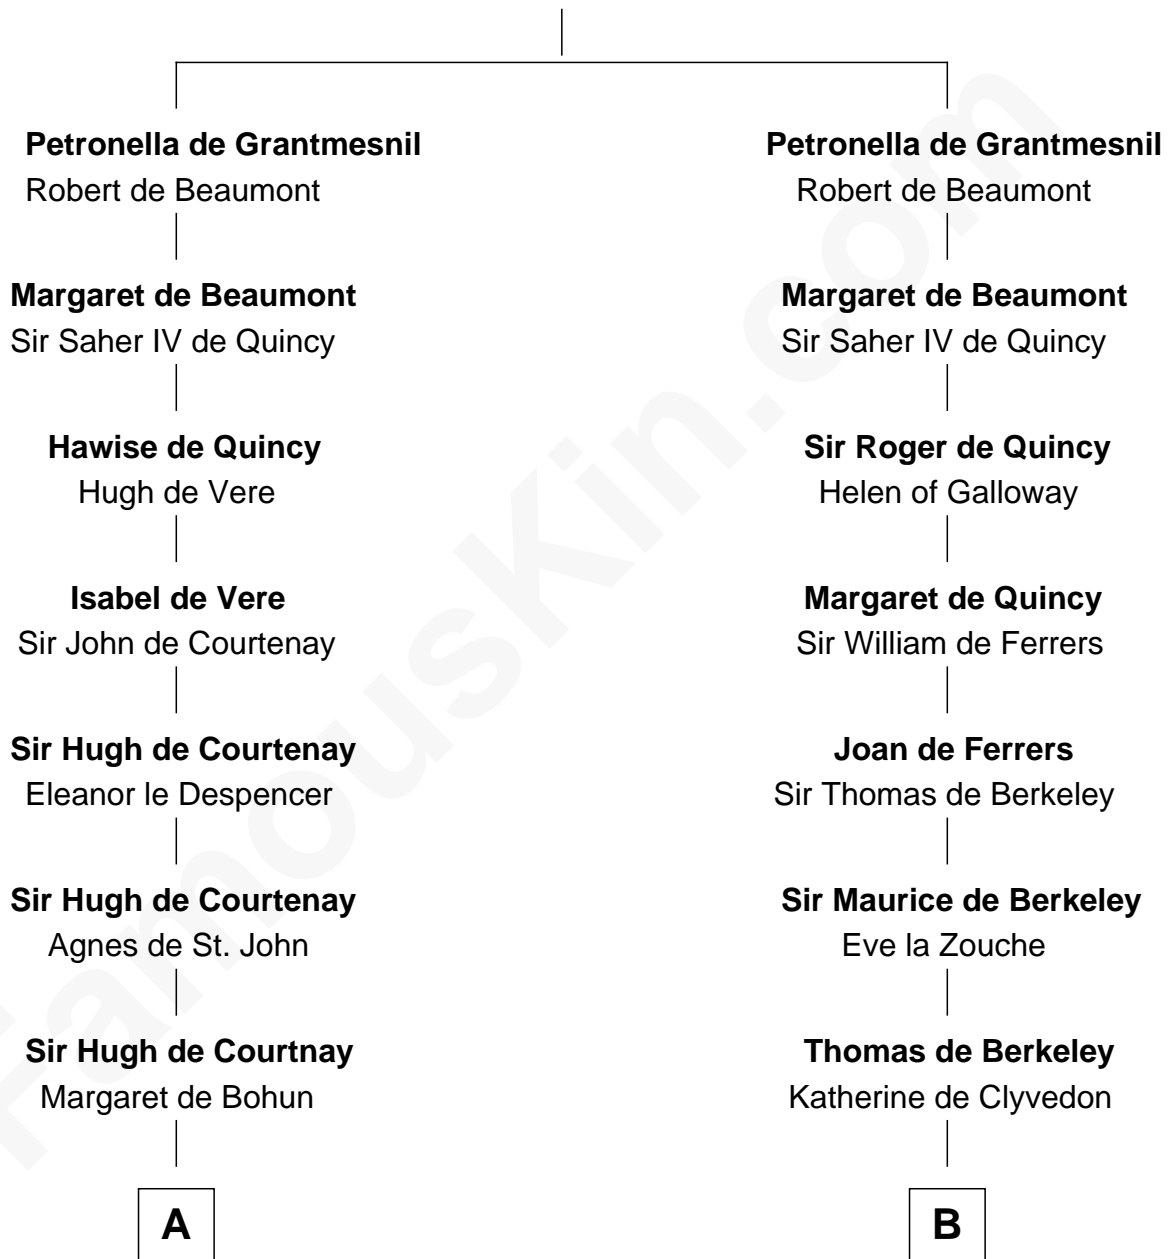

FamousKin.com

Relationship Chart of

General Robert E. Lee

Confederate Army - U.S. Civil War

21st cousin of

Marjorie Post

Founder of General Foods

Hugh de Grantmesnil

C

Col. Robert Carter

Judith Armistead

John Carter

Elizabeth Hill

Charles Carter

Anne Butler Moore

Anne Hill Carter