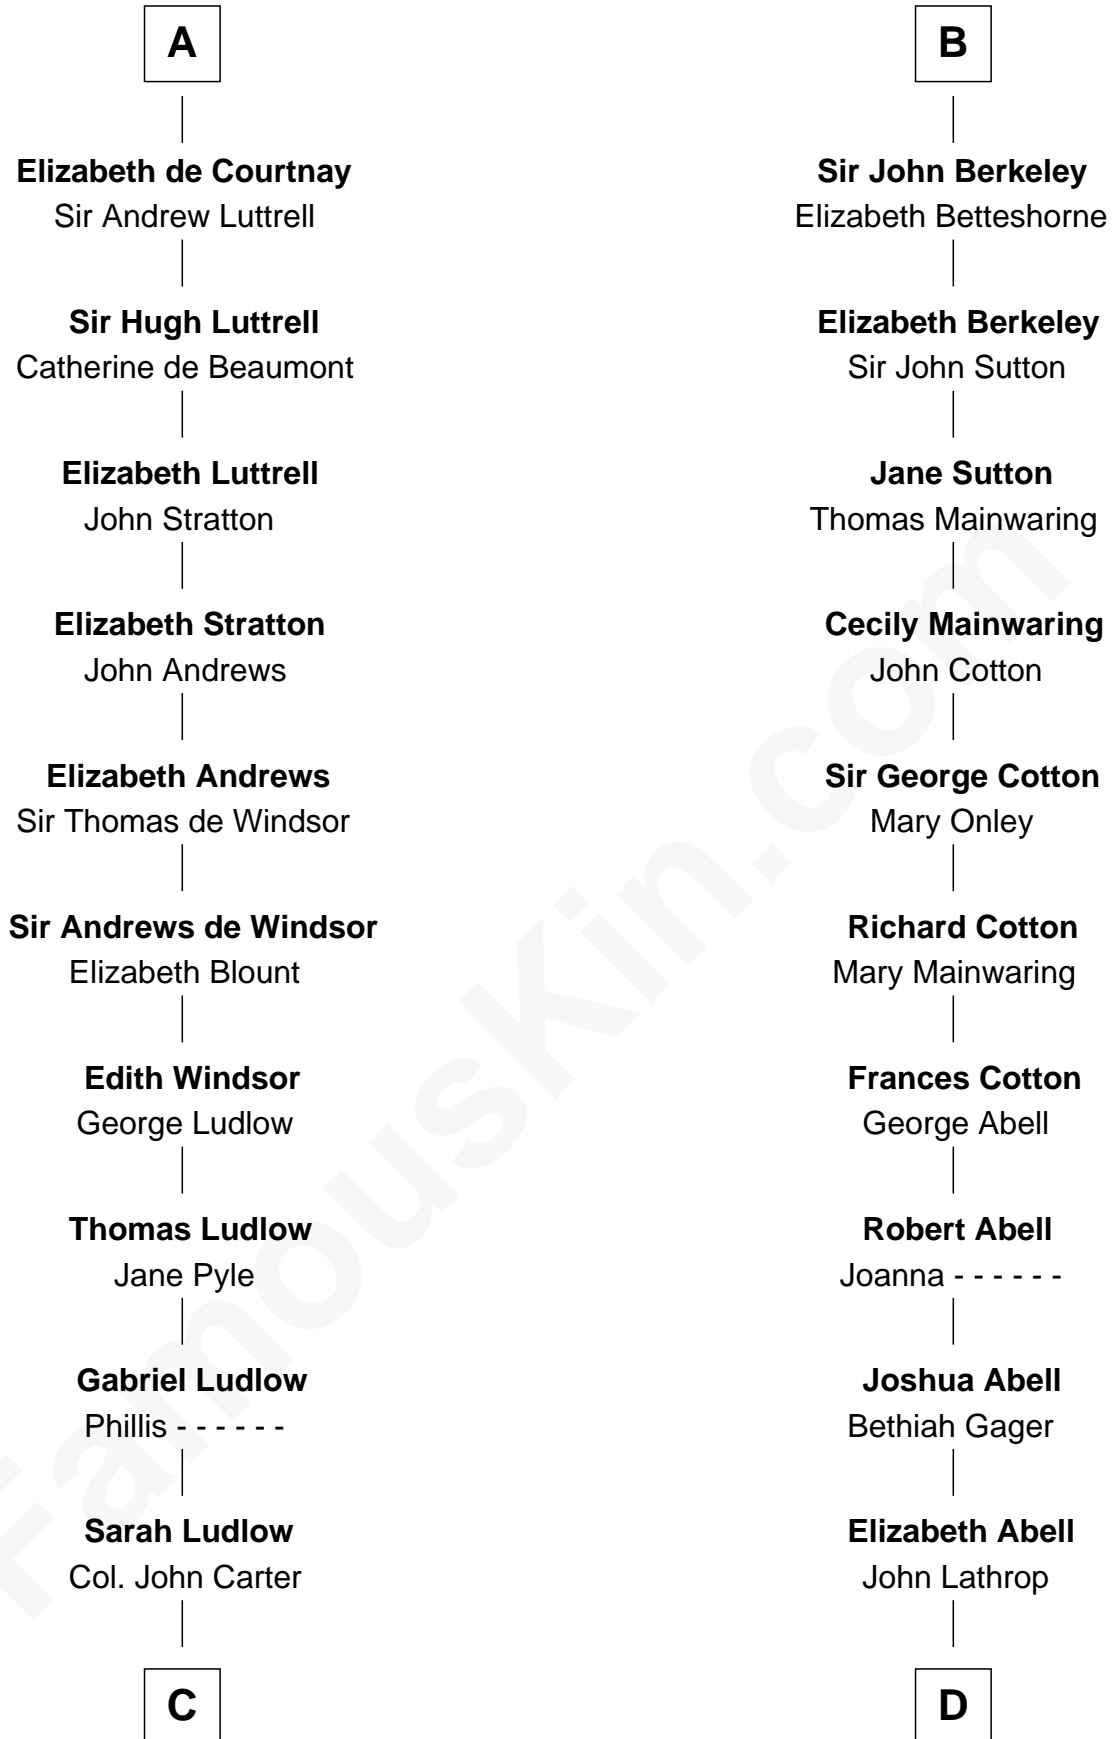

FamousKin.com

Relationship Chart of

General Robert E. Lee

Confederate Army - U.S. Civil War

21st cousin of

Marjorie Post

Founder of General Foods

Hugh de Grantmesnil

C

Col. Robert Carter

Judith Armistead

John Carter

Elizabeth Hill

Charles Carter

Anne Butler Moore

Anne Hill Carter