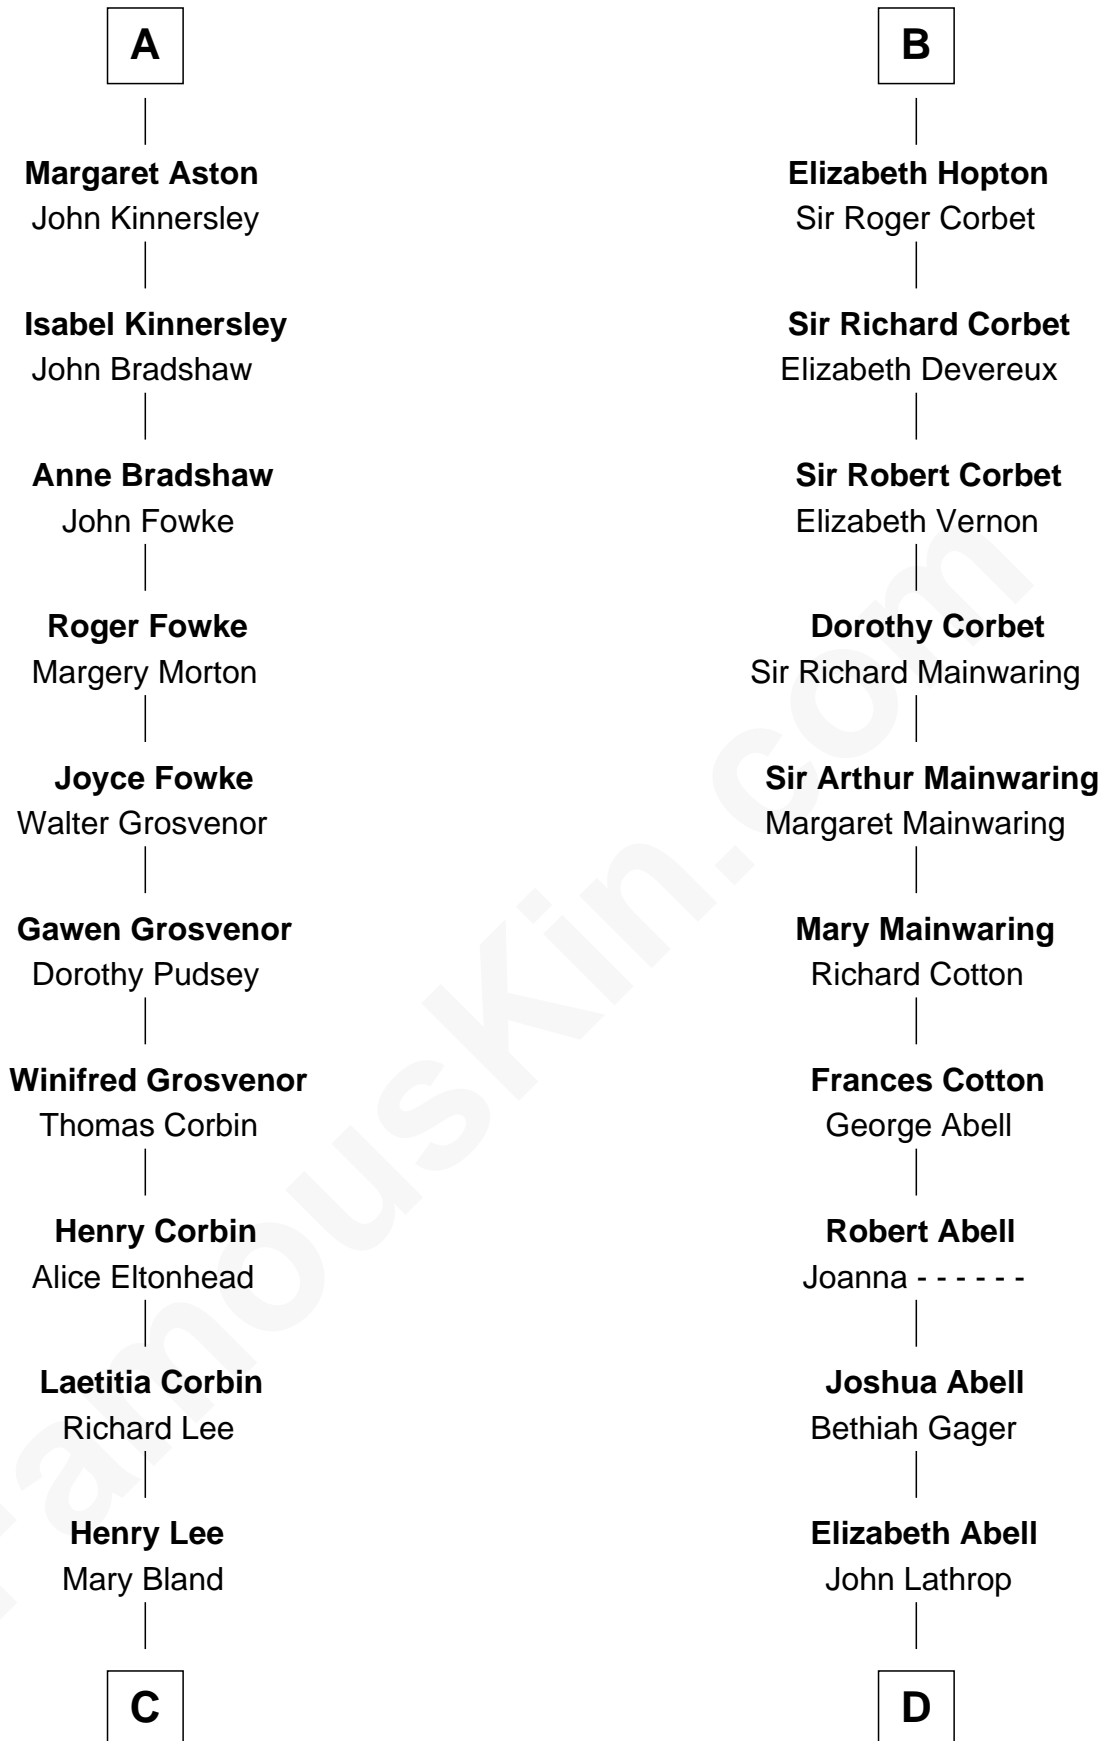

# FamousKin.com Relationship Chart of

**General Robert E. Lee**

*Confederate Army - U.S. Civil War*

19th cousin 1 time removed of

**C. W. Post**

*Founder of Post Cereals*

**C**

**Col. Henry Lee**

Lucy Grymes

**Maj. Gen. Henry Lee**

Anne Hill Carter

**General Robert E. Lee**

*Confederate Army - U.S. Civil War*

**D**

**Azel Lathrop**

Elizabeth Hyde

**Erastus Lathrop**

Sarah Bailey

**Caroline Cushman Lathrop**

Charles Rollin Post

**C. W. Post**

*Founder of Post Cereals*

FamousKin.com