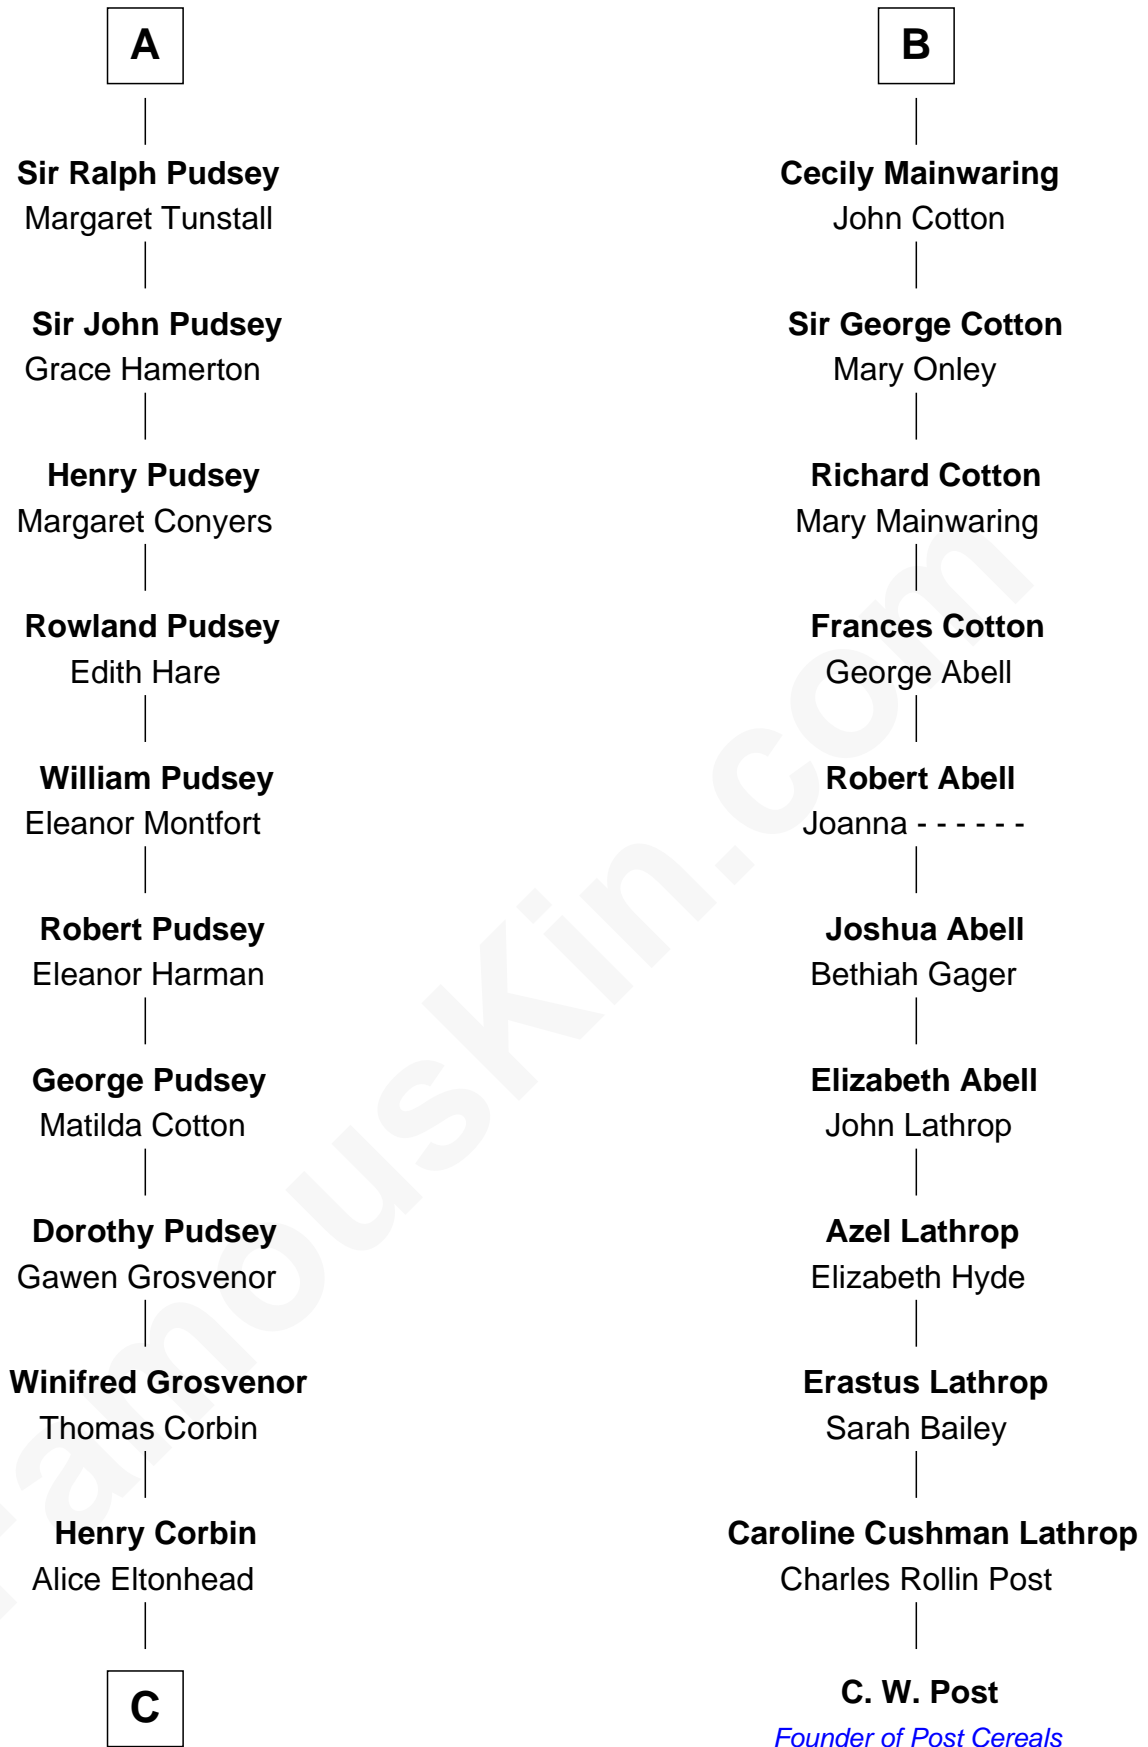

# FamousKin.com Relationship Chart of

**General Robert E. Lee**

*Confederate Army - U.S. Civil War*

17th cousin 4 times removed of

**C. W. Post**

*Founder of Post Cereals*

**C**

—  
**Laetitia Corbin**

Richard Lee

—  
**Henry Lee**

Mary Bland

—  
**Col. Henry Lee**

Lucy Grymes

—  
**Maj. Gen. Henry Lee**

Anne Hill Carter

—  
**General Robert E. Lee**