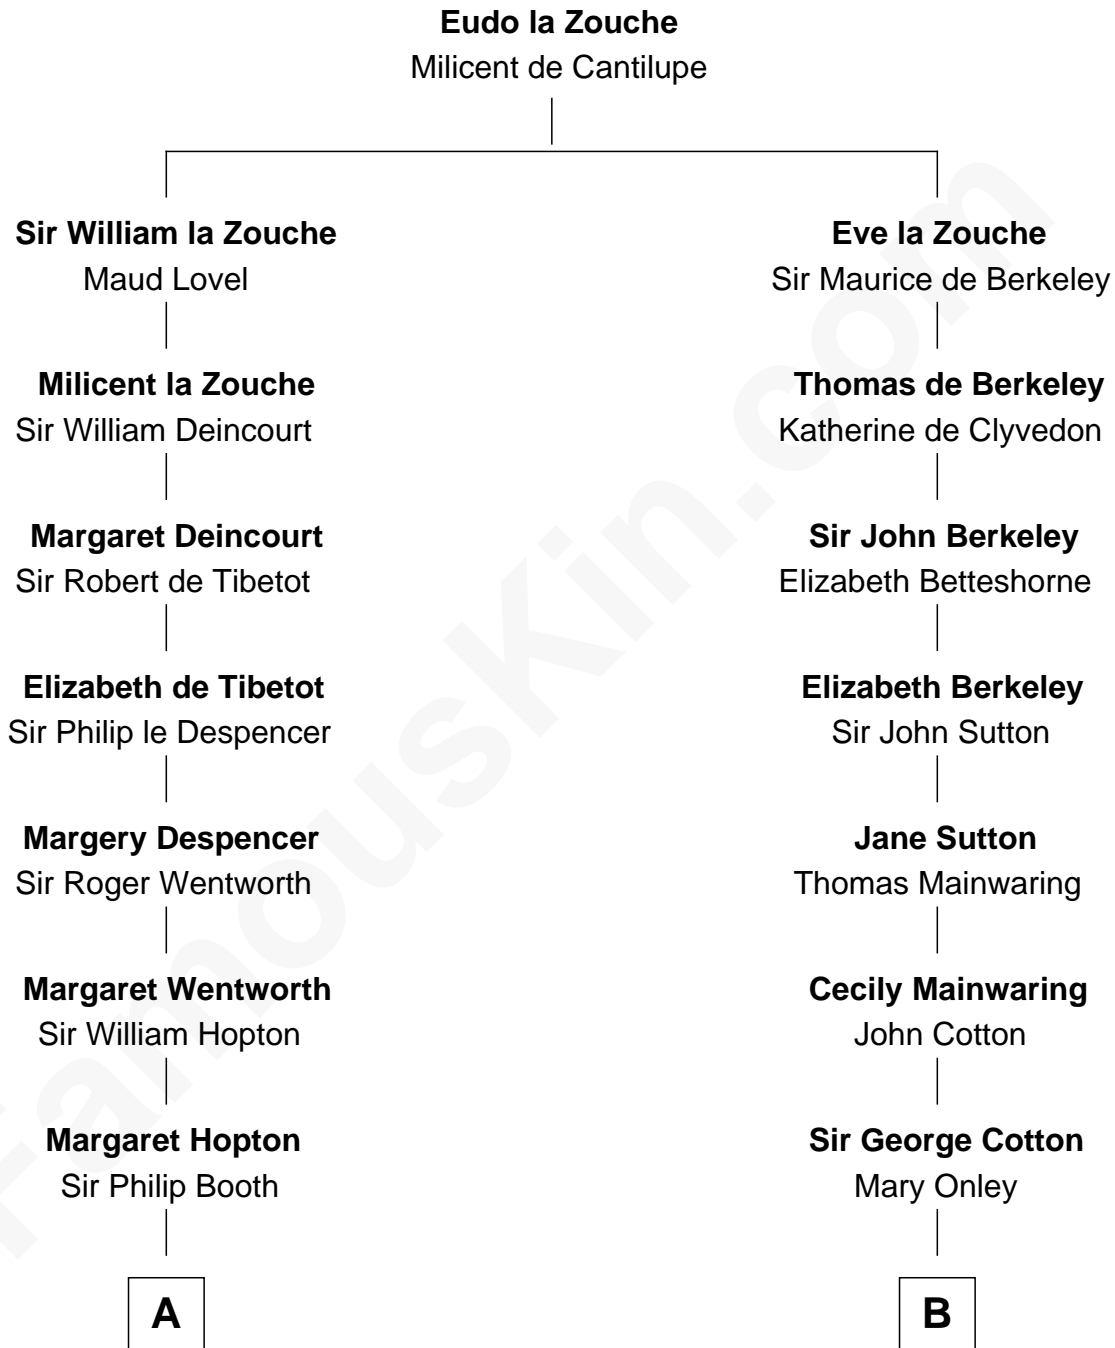

# FamousKin.com Relationship Chart of

**General Robert E. Lee**

*Confederate Army - U.S. Civil War*

15th cousin 3 times removed of

**C. W. Post**

*Founder of Post Cereals*

**C**

—  
**Maj. Gen. Henry Lee**

Anne Hill Carter

—  
**General Robert E. Lee**

*Confederate Army - U.S. Civil War*

FamousKin.com