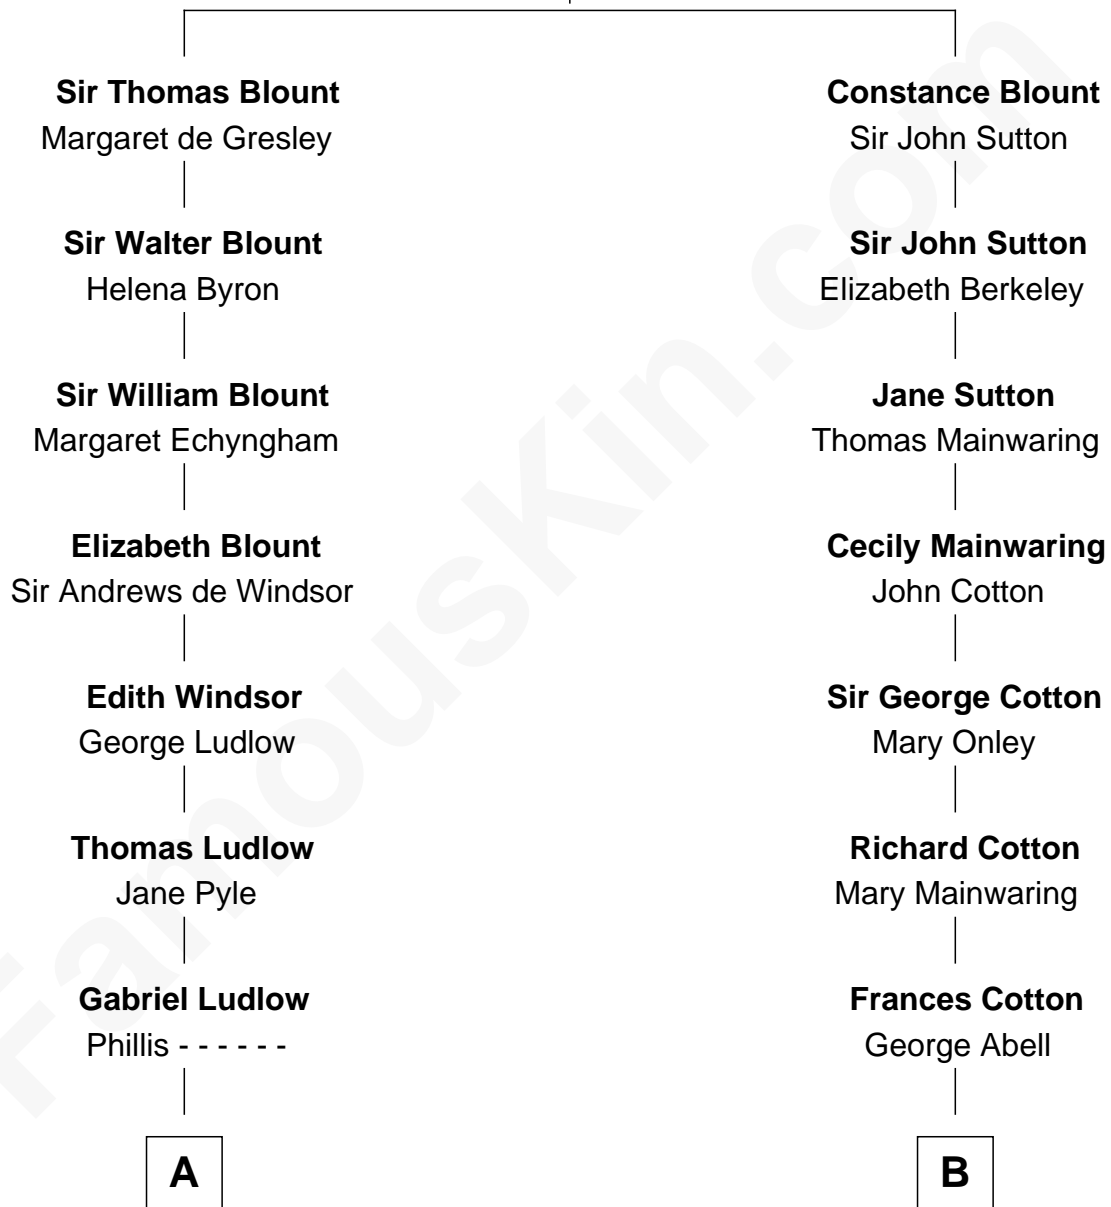

FamousKin.com Relationship Chart of

General Robert E. Lee

Confederate Army - U.S. Civil War

12th cousin 6 times removed of

Adlai Stevenson III

U.S. Senator from Illinois

Sir Walter Blount

Sancha de Ayala

C

Ellen Borden

Adlai Ewing Stevenson

Adlai Stevenson III

U.S. Senator from Illinois

FamousKin.com