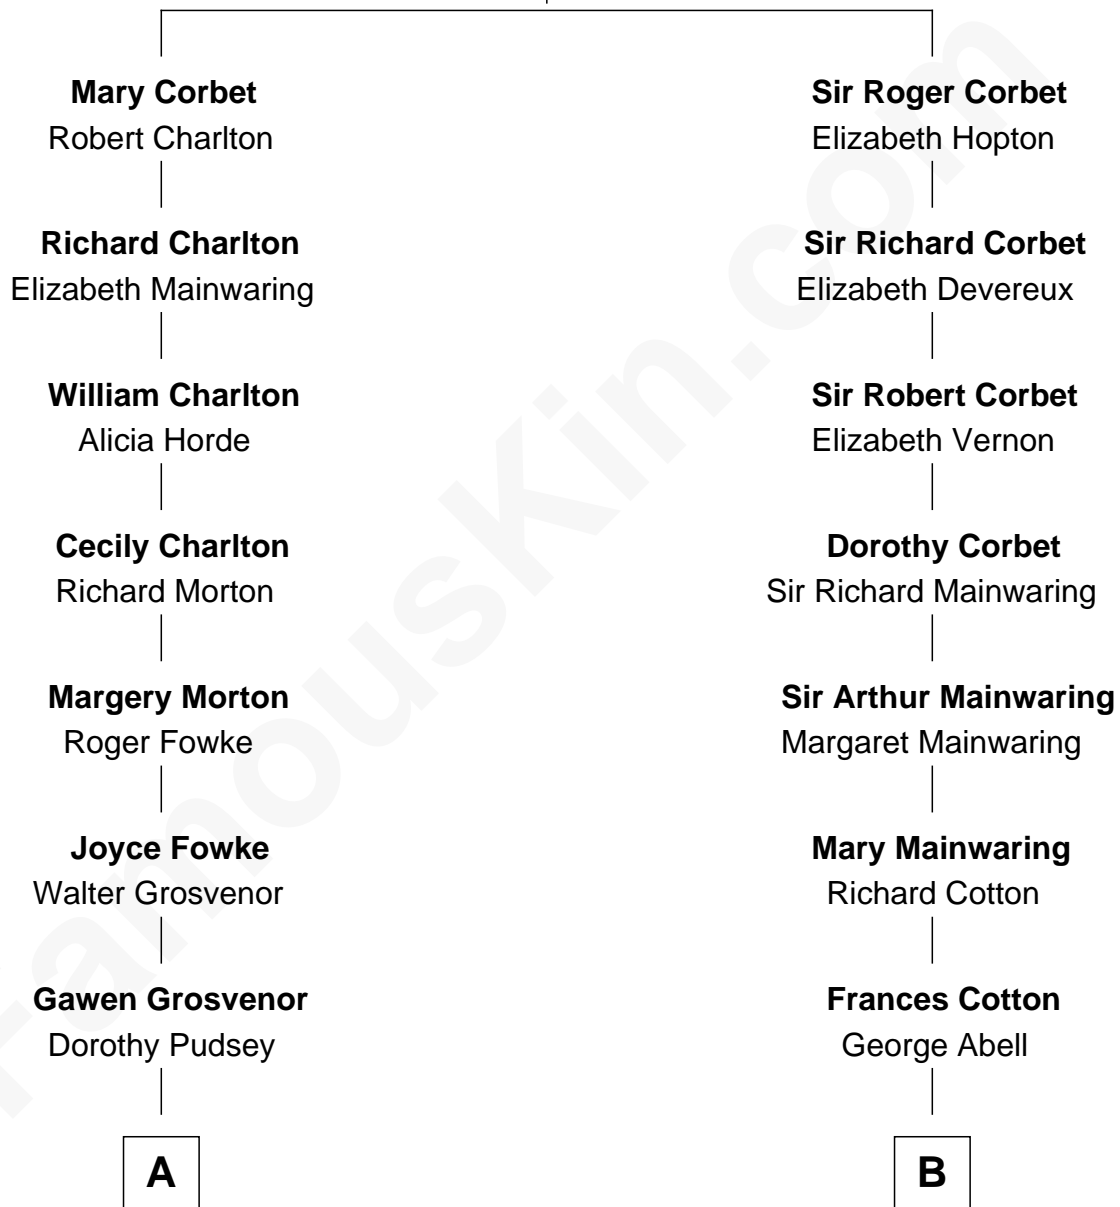

FamousKin.com Relationship Chart of

General Robert E. Lee

Confederate Army - U.S. Civil War

13th cousin 5 times removed of

Adlai Stevenson III

U.S. Senator from Illinois

Sir Robert Corbet

Margaret - - - - -

C

Ellen Borden

Adlai Ewing Stevenson

Adlai Stevenson III

U.S. Senator from Illinois

FamousKin.com