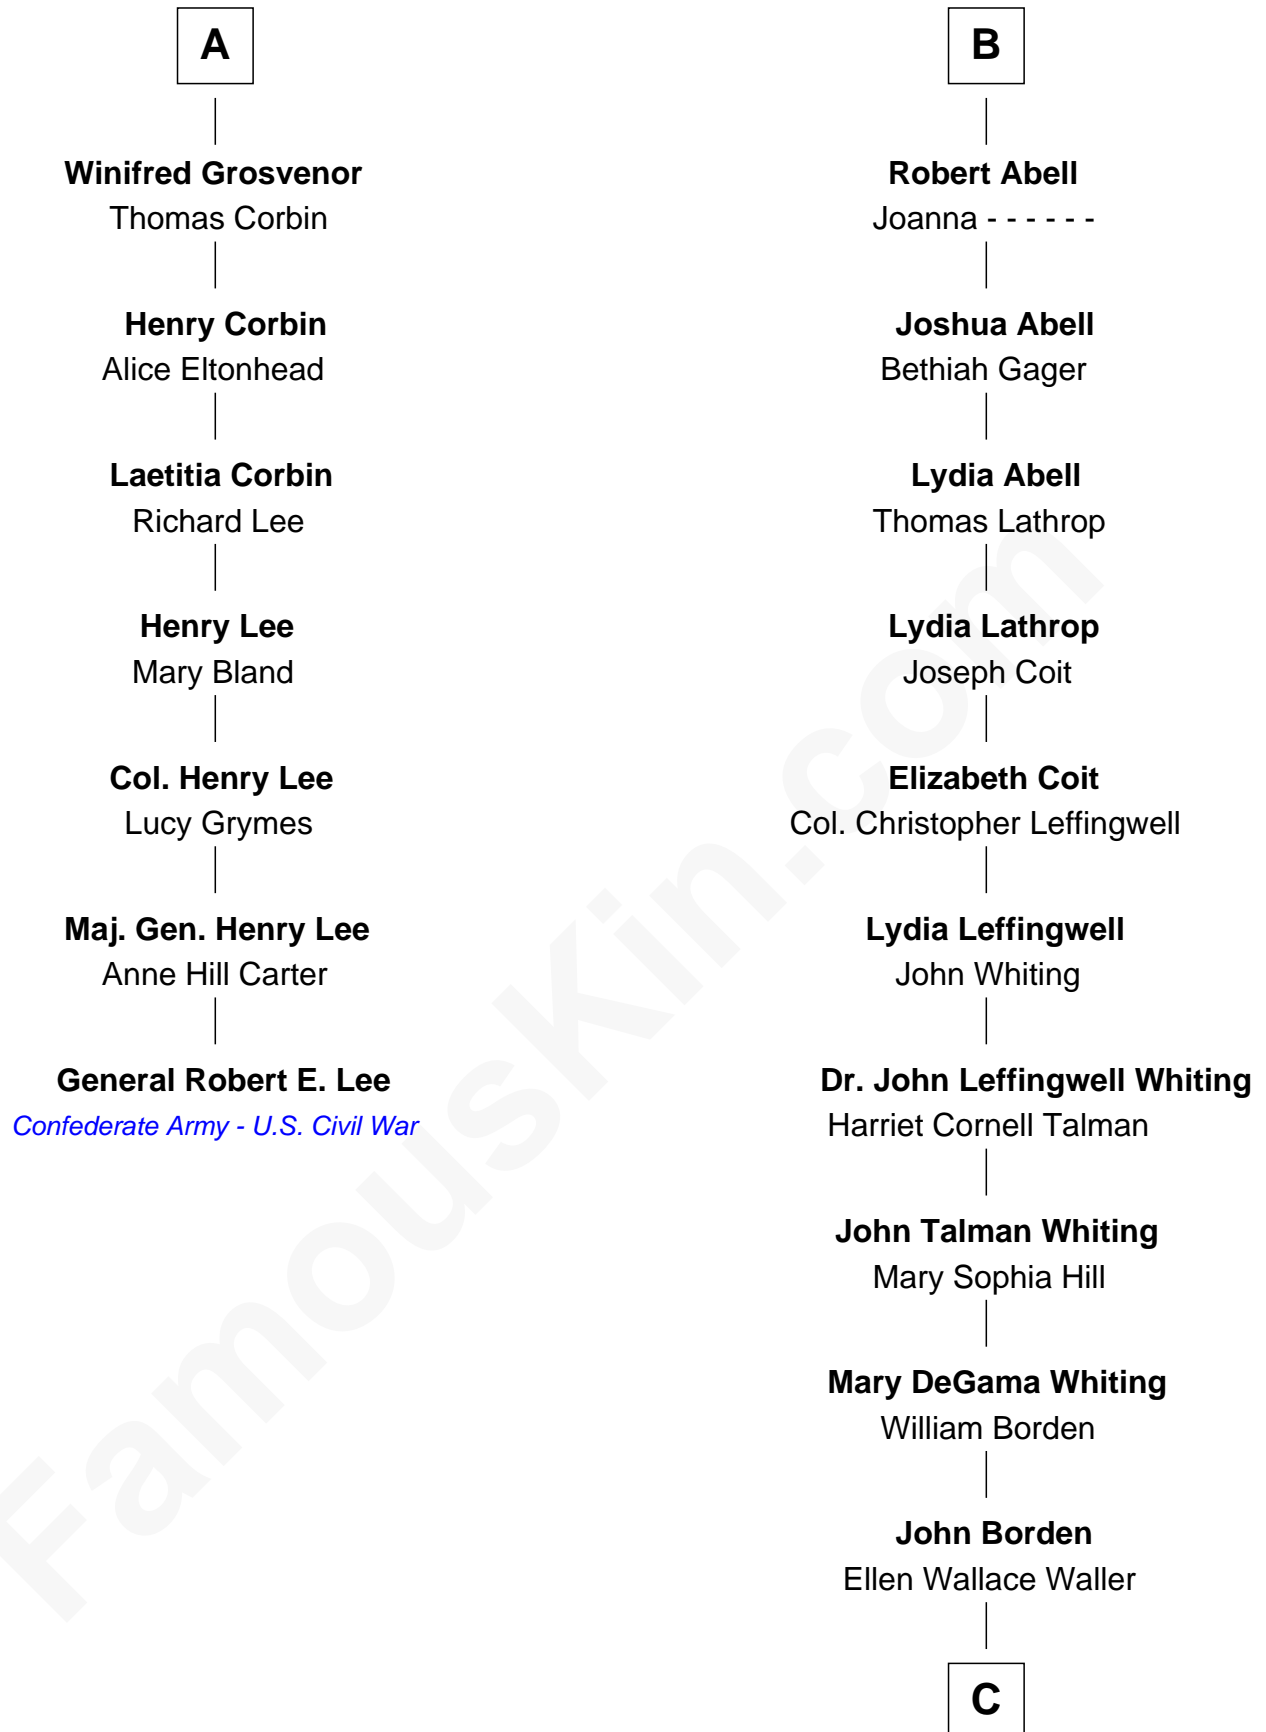

FamousKin.com Relationship Chart of

General Robert E. Lee

Confederate Army - U.S. Civil War

13th cousin 5 times removed of

Adlai Stevenson III

U.S. Senator from Illinois

Sir Robert Corbet

Margaret - - - - -

C

Ellen Borden

Adlai Ewing Stevenson

Adlai Stevenson III

U.S. Senator from Illinois

FamousKin.com