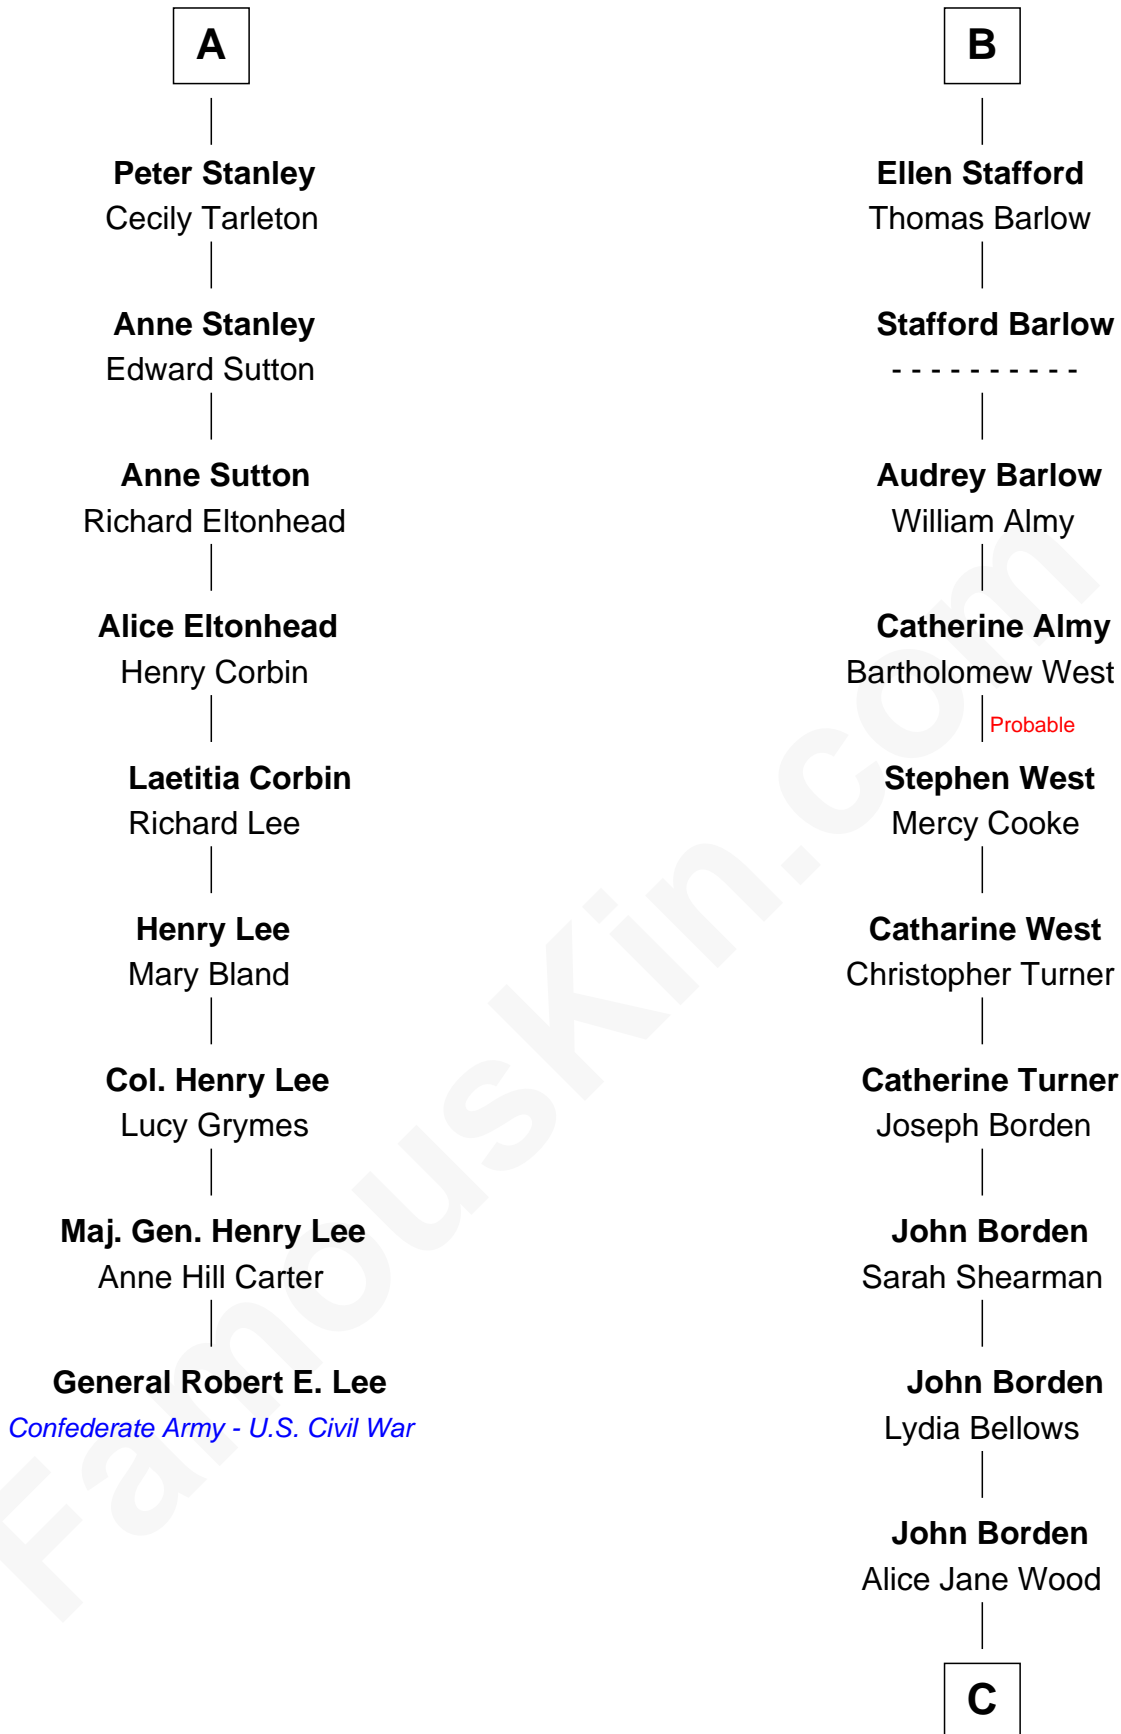

# FamousKin.com Relationship Chart of

**General Robert E. Lee**

*Confederate Army - U.S. Civil War*

15th cousin 5 times removed of

**Adlai Stevenson III**

*U.S. Senator from Illinois*

**C**

**William Borden**  
Mary DeGama Whiting

**John Borden**  
Ellen Wallace Waller

**Ellen Borden**  
Adlai Ewing Stevenson

**Adlai Stevenson III**  
*U.S. Senator from Illinois*