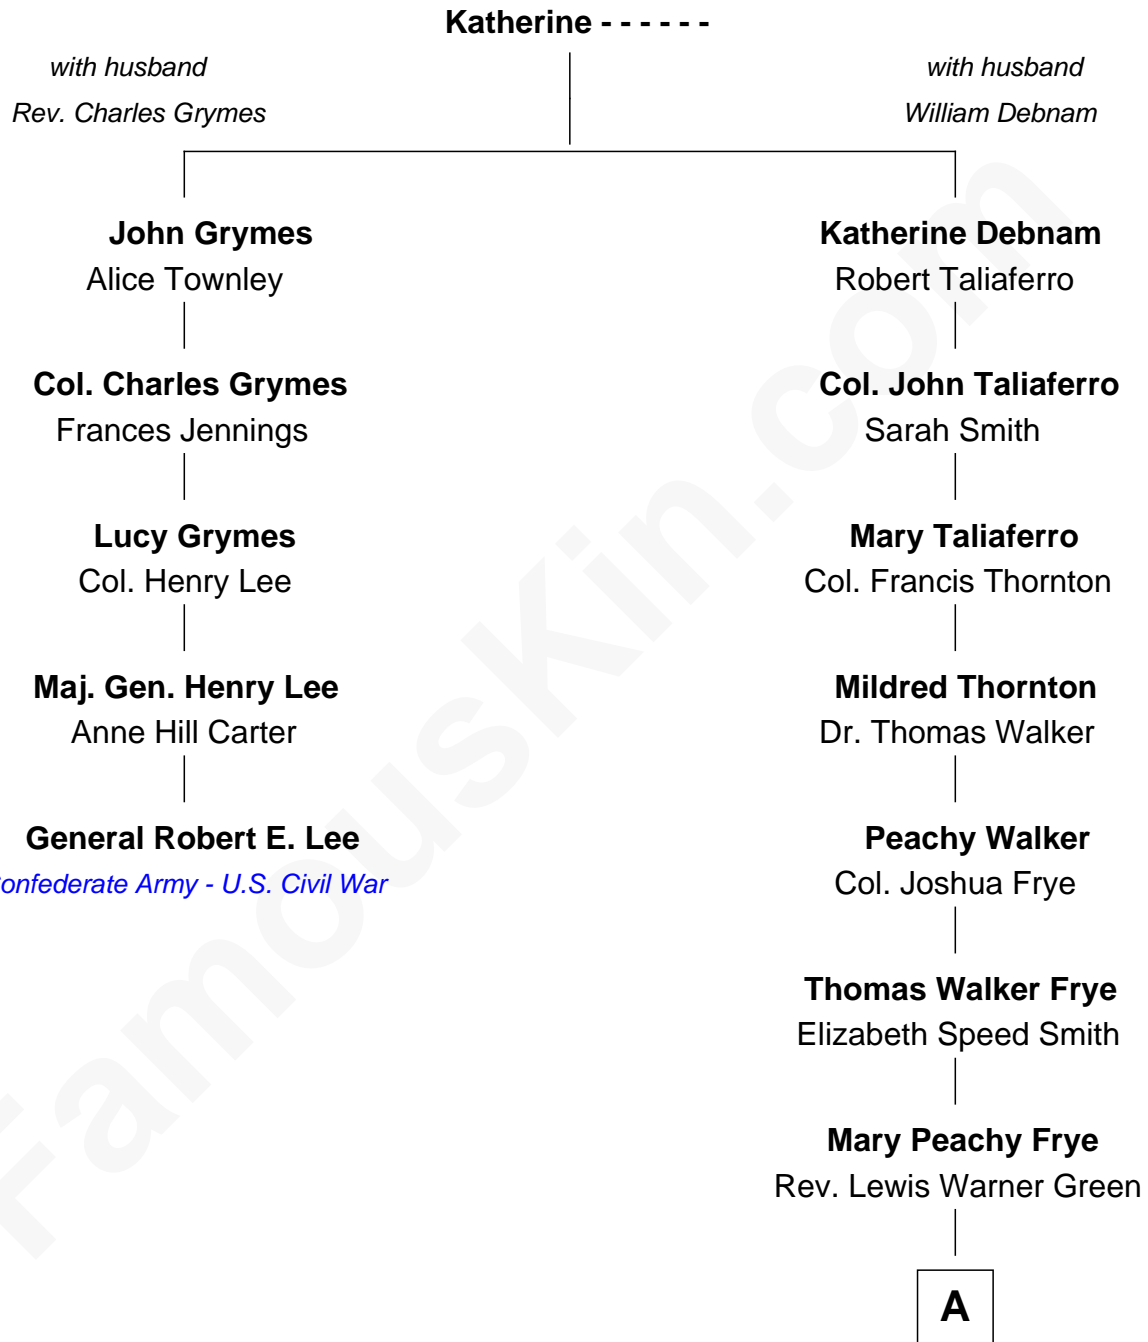

FamousKin.com Relationship Chart of

General Robert E. Lee

Confederate Army - U.S. Civil War

4th cousin 6 times removed of

Adlai Stevenson III

U.S. Senator from Illinois

A

—
Letitia Green

Adlai Ewing Stevenson

—
Lewis Green Stevenson

Helen Louise Davis

—
Adlai Ewing Stevenson

Ellen Borden

—
Adlai Stevenson III

U.S. Senator from Illinois