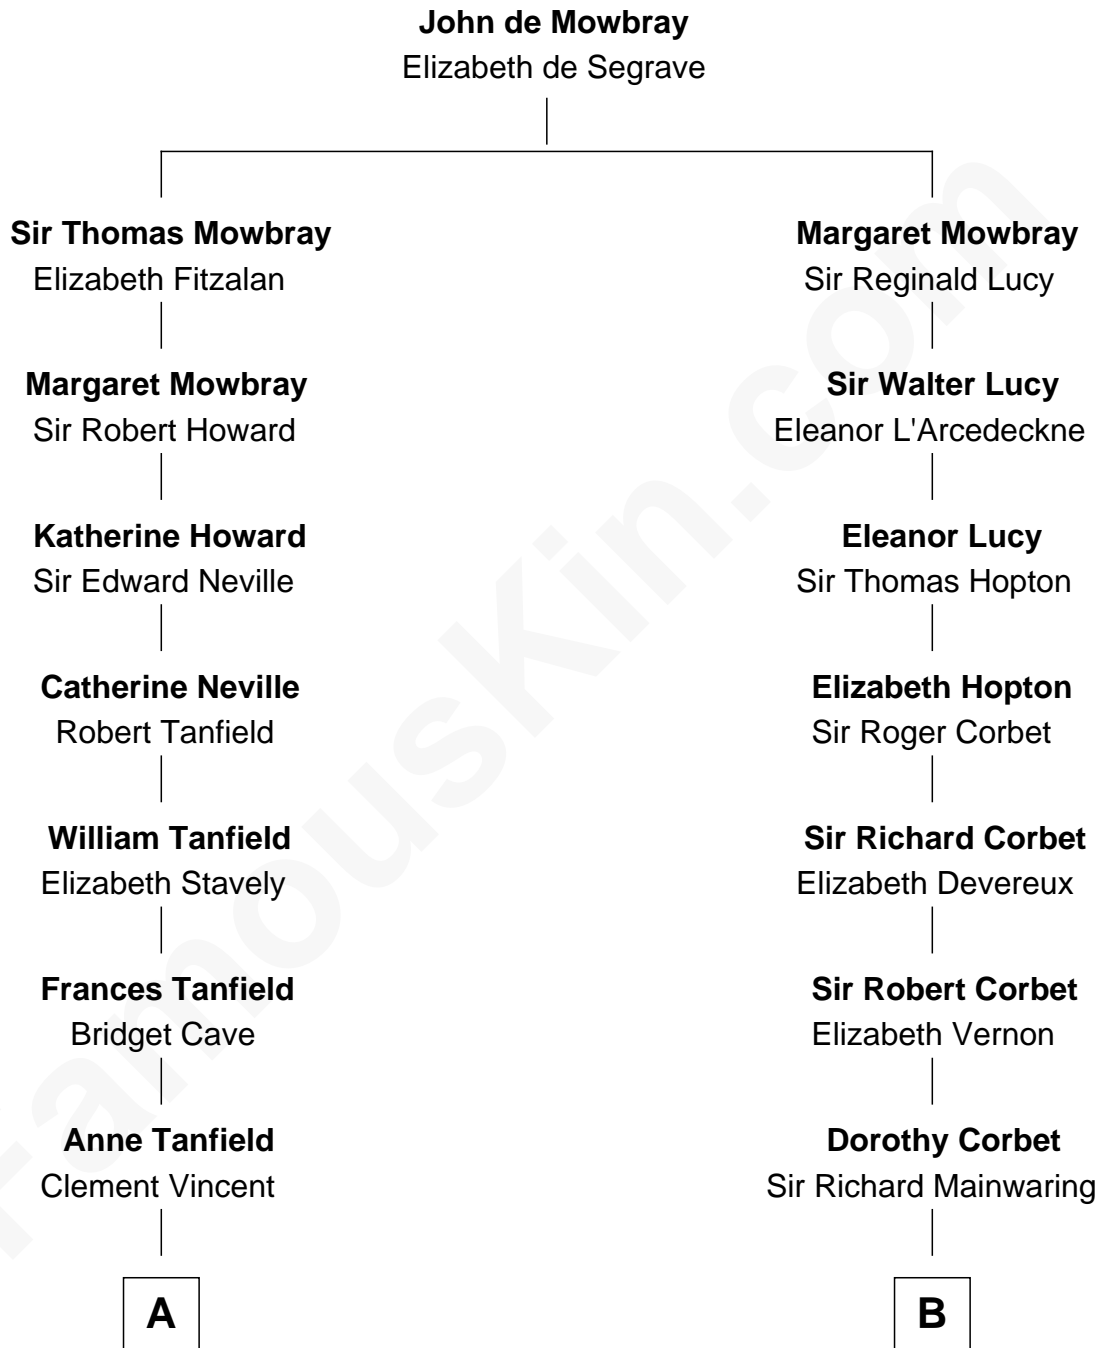

FamousKin.com Relationship Chart of

General Robert E. Lee

Confederate Army - U.S. Civil War

15th cousin 6 times removed of

Adlai Stevenson III

U.S. Senator from Illinois

C

John Talman Whiting

Mary Sophia Hill

Mary DeGama Whiting

William Borden

John Borden

Ellen Wallace Waller

Ellen Borden

Adlai Ewing Stevenson

Adlai Stevenson III

U.S. Senator from Illinois