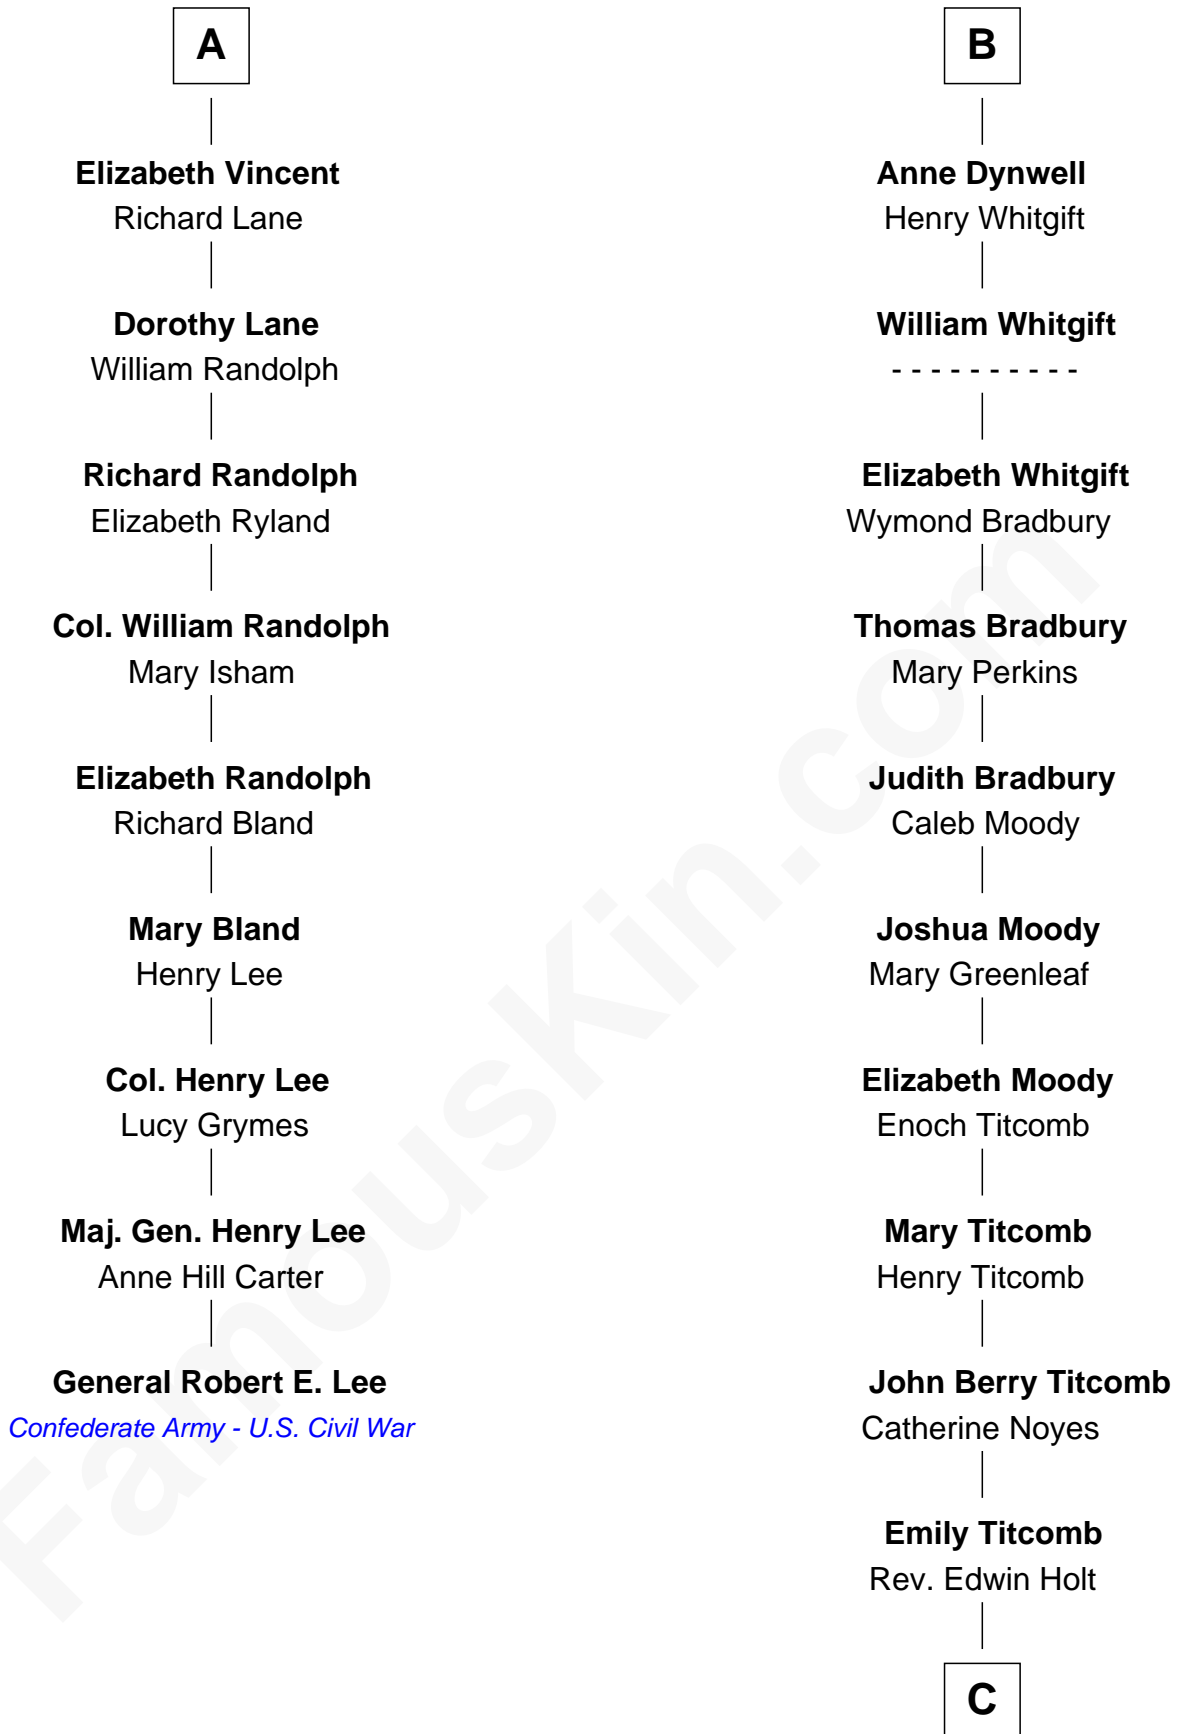

FamousKin.com Relationship Chart of

General Robert E. Lee

Confederate Army - U.S. Civil War

15th cousin 6 times removed of

Linda Hamilton

TV and Movie Actress

C

Stephen P. Holt
Aurelia Morgan Grimes

Taylor Holt
Frances Kyle

Dr. Richard Huckstep Holt
Mildred Alberta Derby

Barbara Kyle Holt
Dr. Carroll Stanford Hamilton

Linda Hamilton
TV and Movie Actress