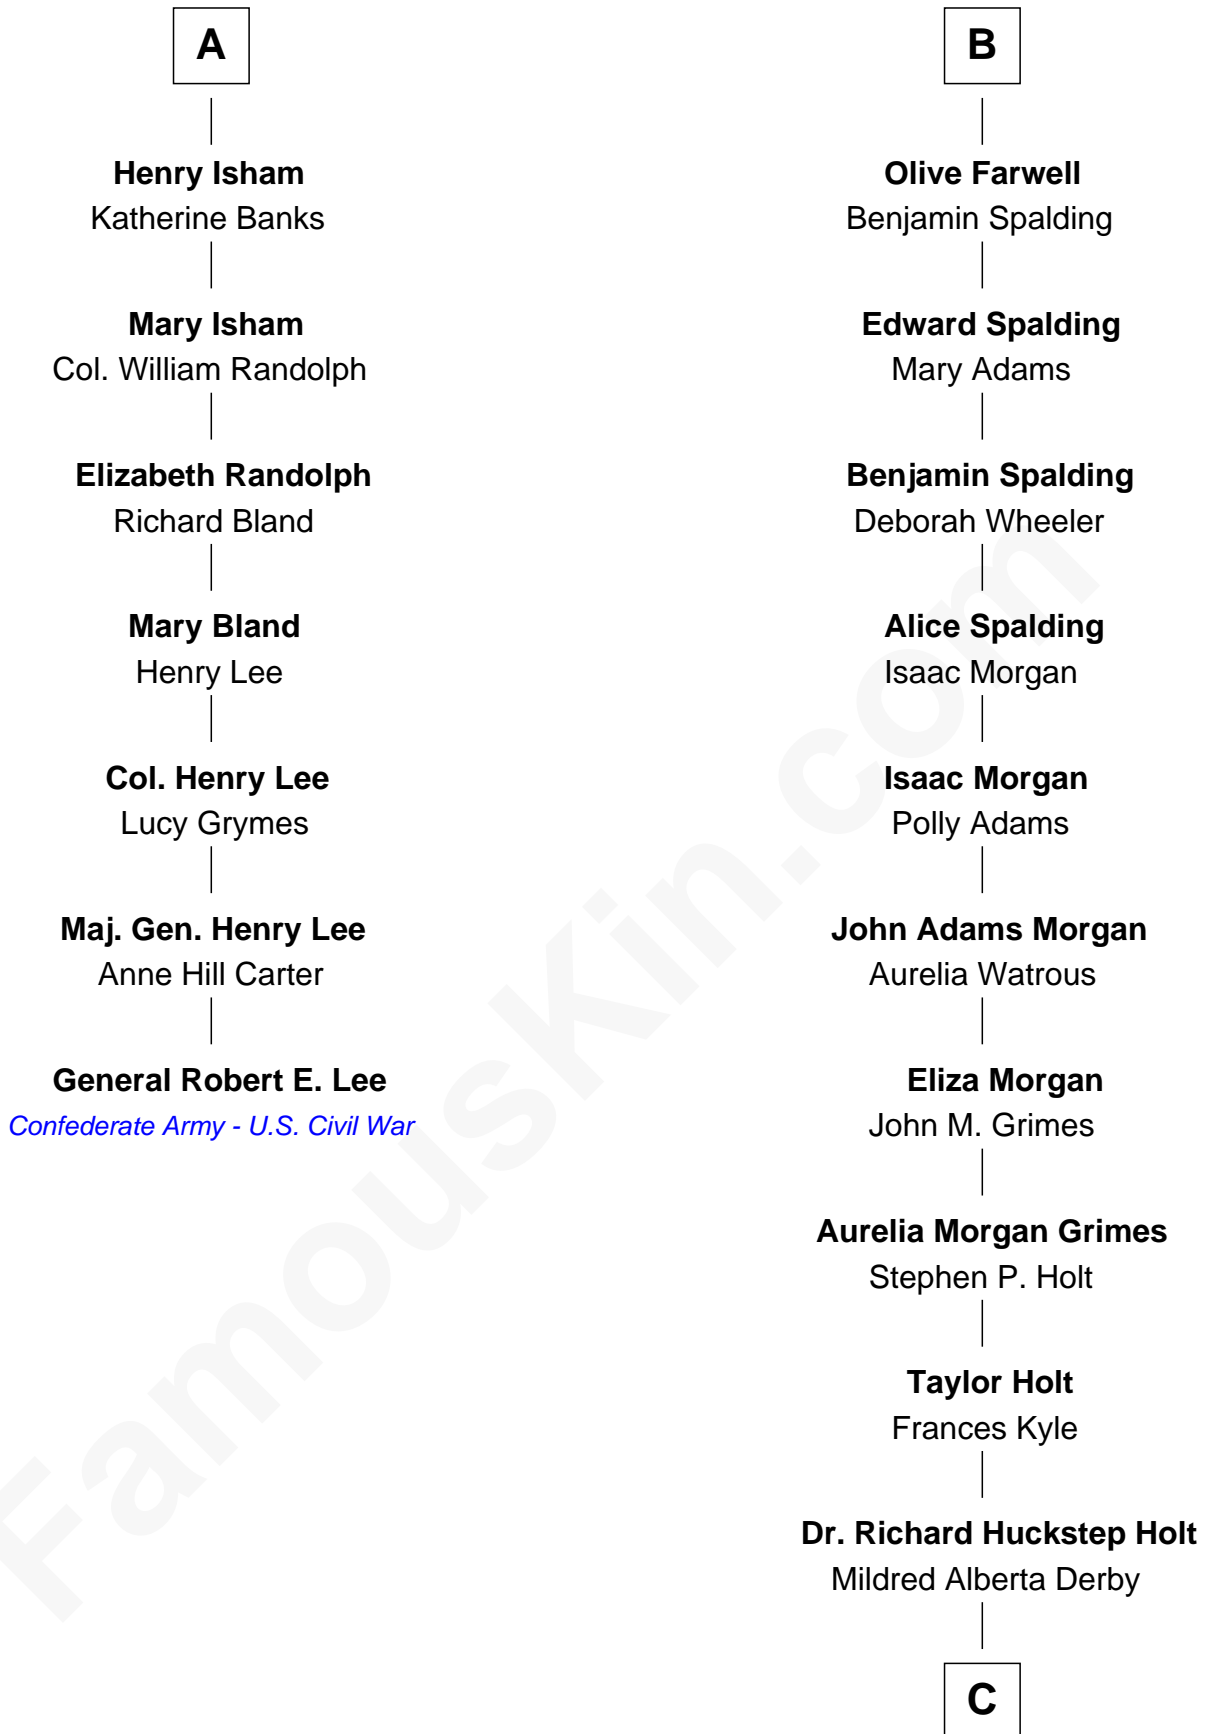

# FamousKin.com Relationship Chart of

**General Robert E. Lee**

*Confederate Army - U.S. Civil War*

13th cousin 5 times removed of

**Linda Hamilton**

*TV and Movie Actress*

**Sir Roger Wentworth**

Margery Despencer

C

**Barbara Kyle Holt**  
Dr. Carroll Stanford Hamilton

**Linda Hamilton**  
*TV and Movie Actress*

FamousKin.com