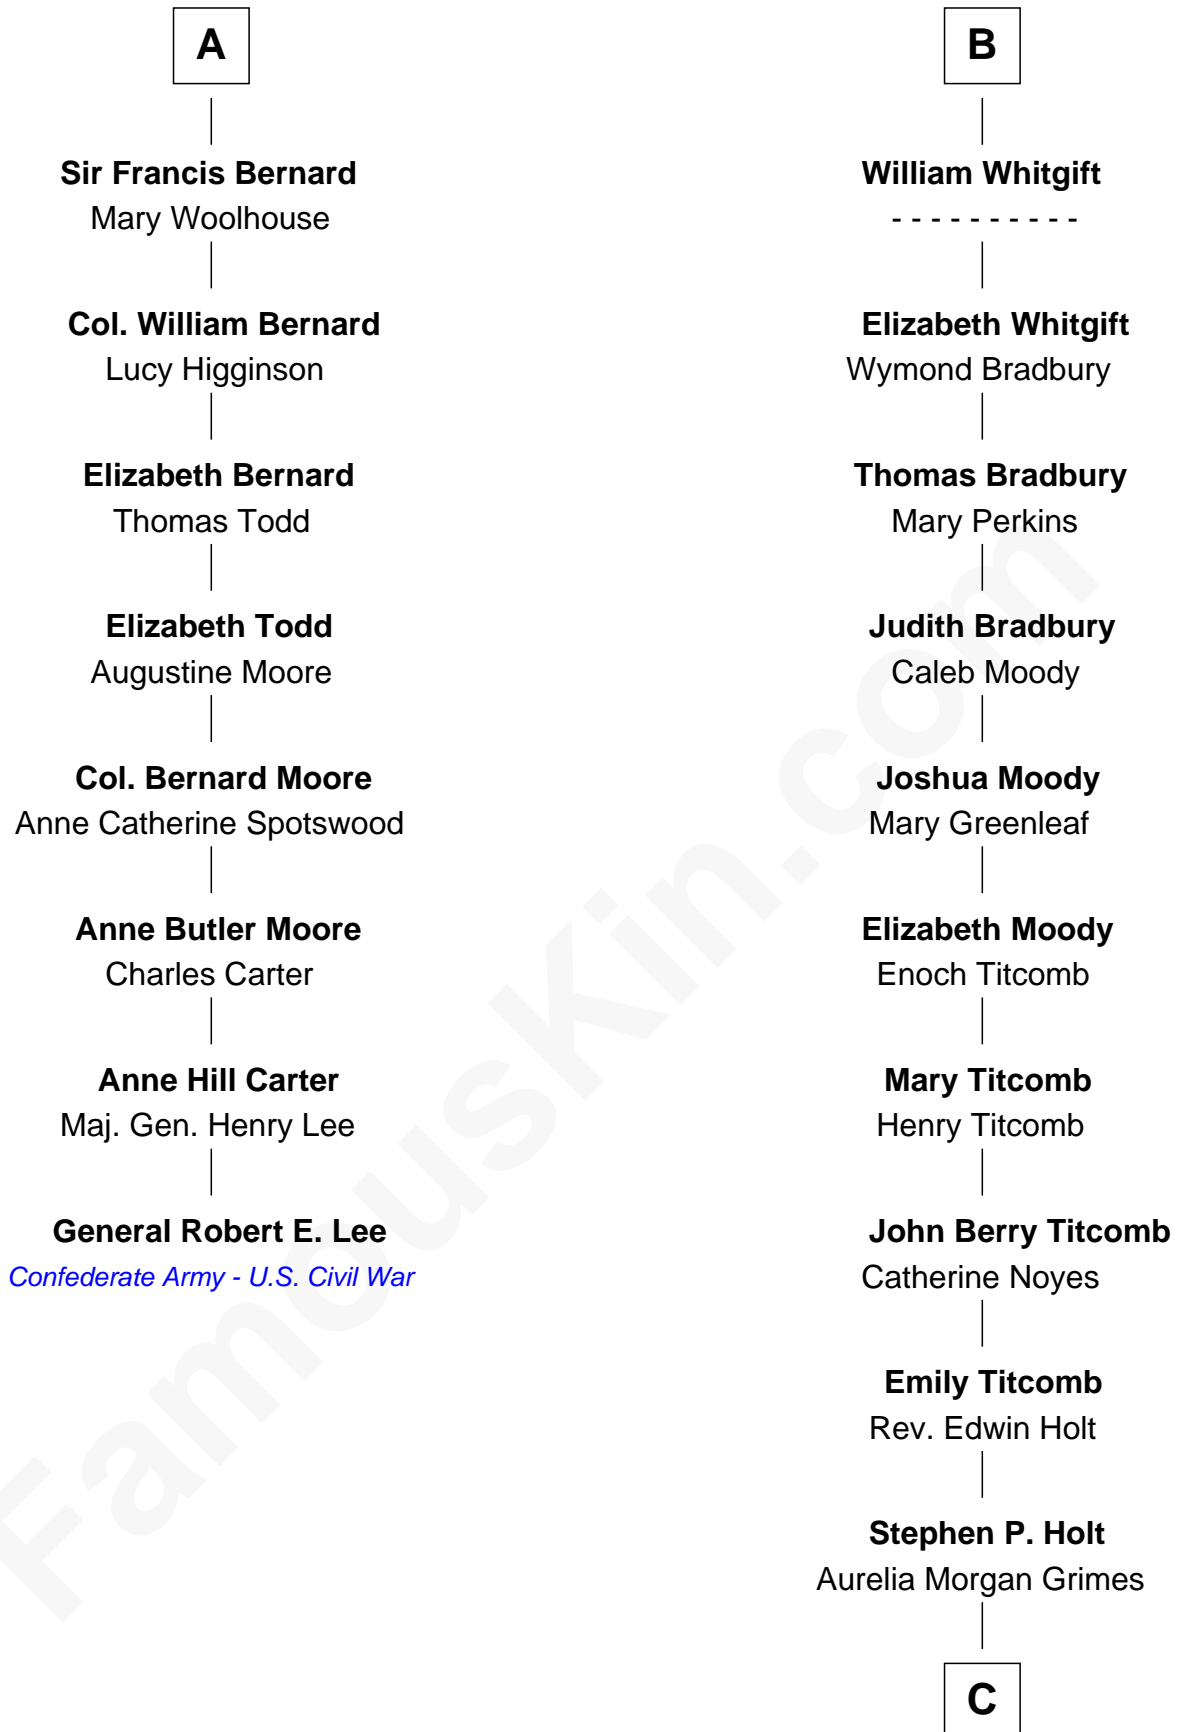

FamousKin.com Relationship Chart of

General Robert E. Lee

Confederate Army - U.S. Civil War

14th cousin 6 times removed of

Linda Hamilton

TV and Movie Actress

John de Welles

Maud de Roos

C

Taylor Holt
Frances Kyle

Dr. Richard Huckstep Holt
Mildred Alberta Derby

Barbara Kyle Holt
Dr. Carroll Stanford Hamilton

Linda Hamilton
TV and Movie Actress