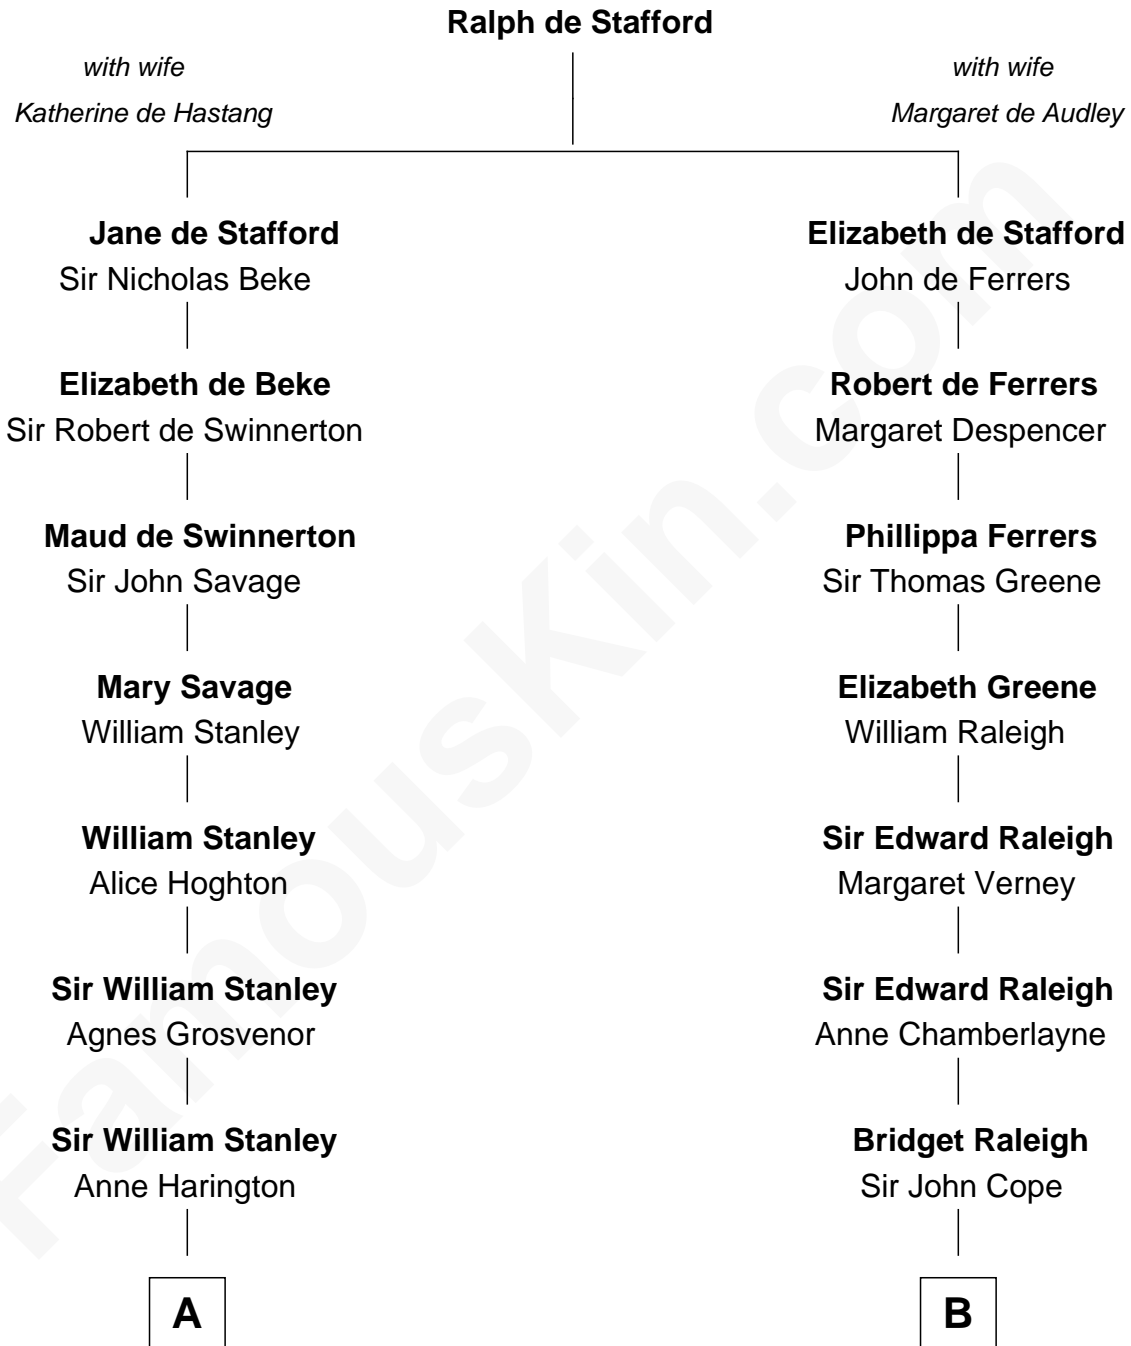

FamousKin.com Relationship Chart of

General Robert E. Lee

Confederate Army - U.S. Civil War

15th cousin 4 times removed of

Amelia Earhart

Aviation Pioneer

C

Alfred Gideon Otis
Amelia Josephine Harres

Amelia Otis
Edwin Stanton Earhart

Amelia Earhart
Aviation Pioneer

FamousKin.com