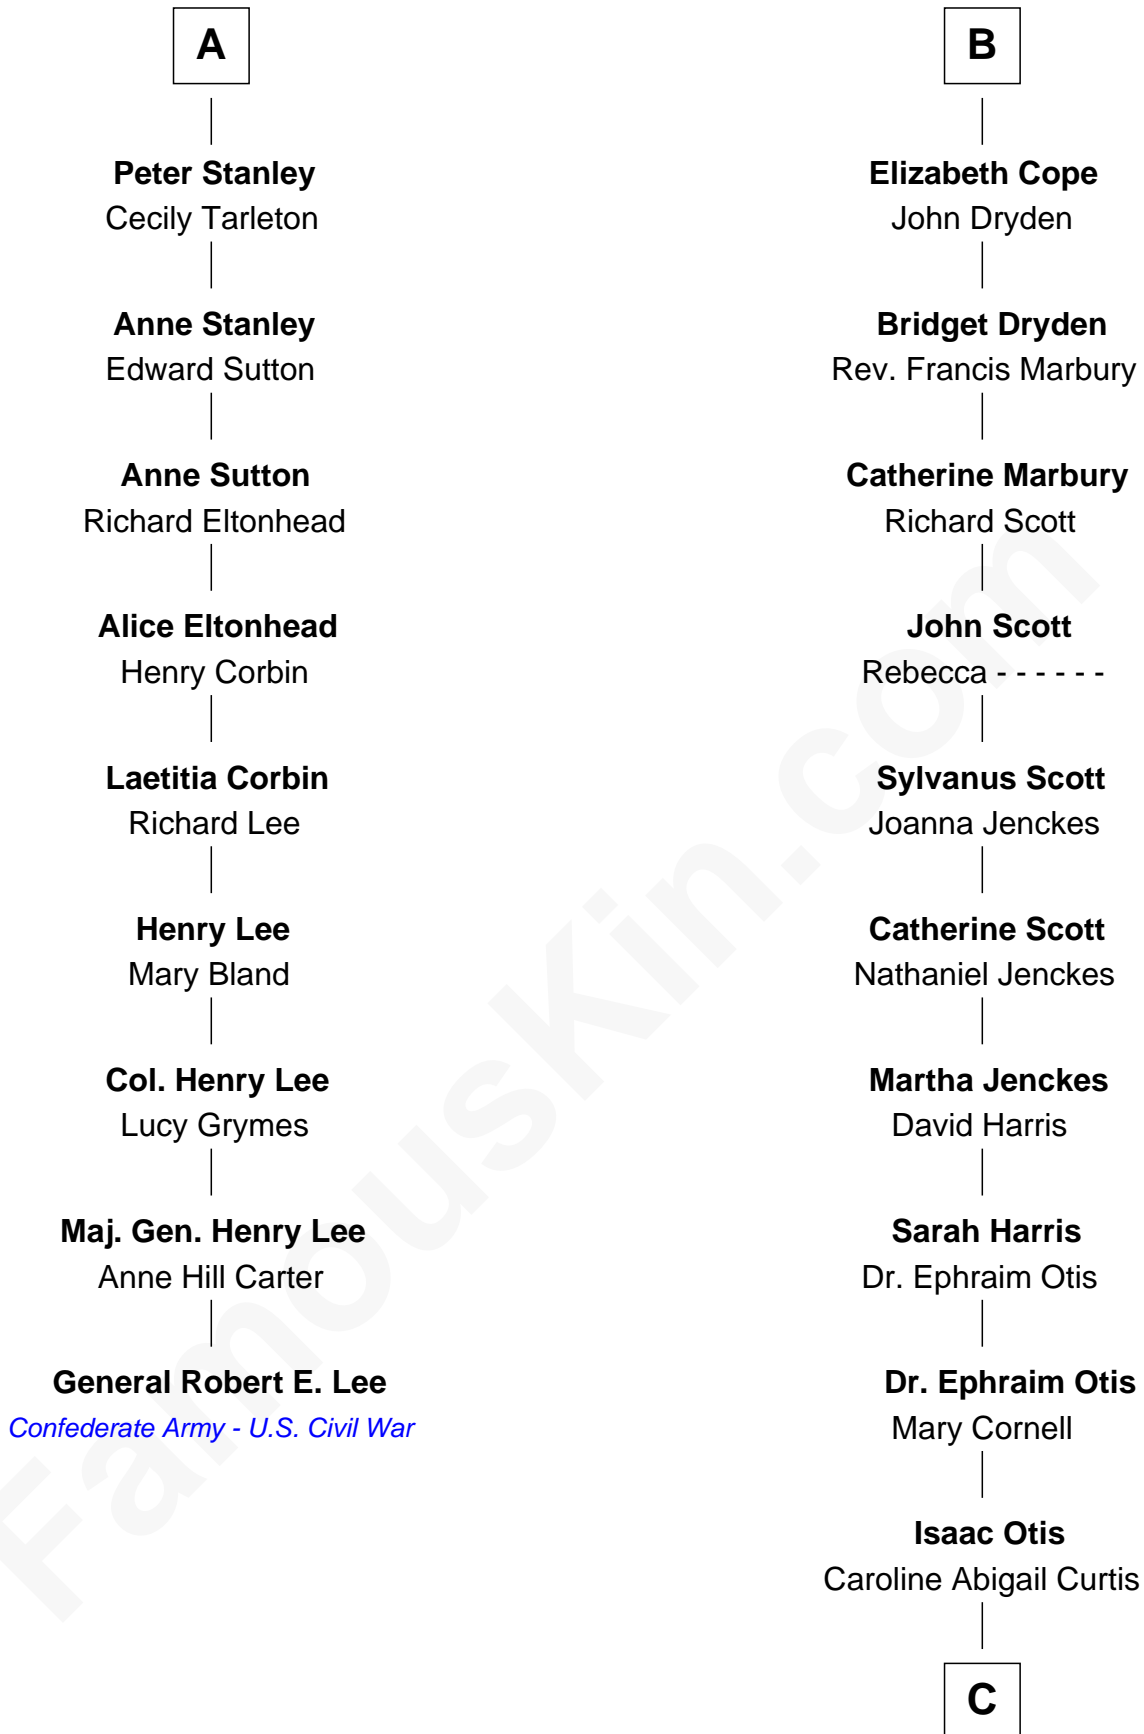

FamousKin.com Relationship Chart of

General Robert E. Lee

Confederate Army - U.S. Civil War

15th cousin 4 times removed of

Amelia Earhart

Aviation Pioneer

C

Alfred Gideon Otis
Amelia Josephine Harres

Amelia Otis
Edwin Stanton Earhart

Amelia Earhart
Aviation Pioneer

FamousKin.com