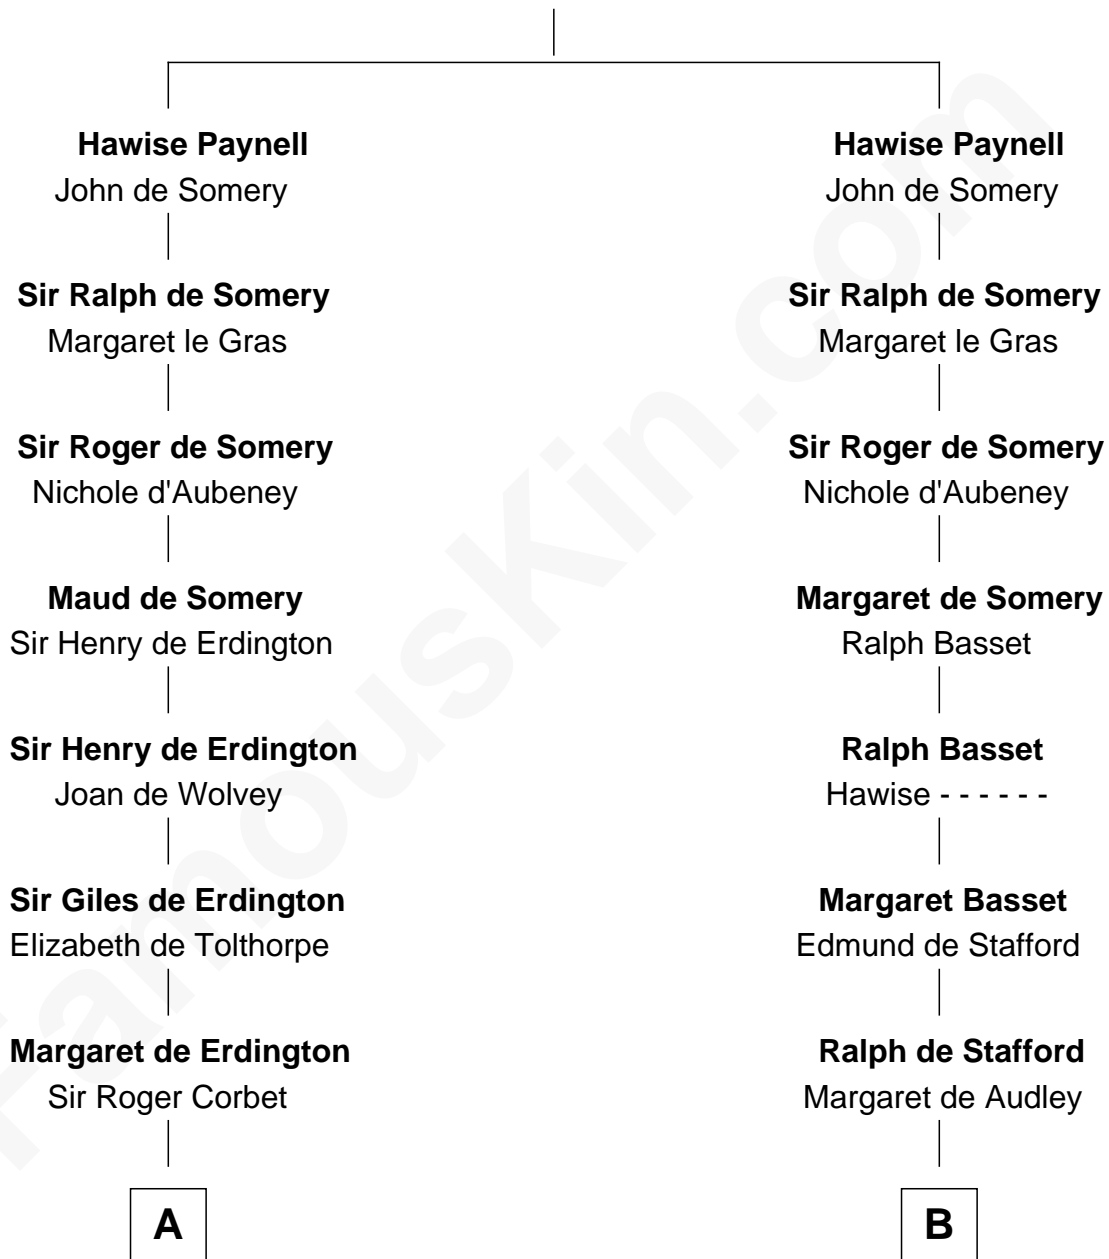

FamousKin.com Relationship Chart of

General Robert E. Lee

Confederate Army - U.S. Civil War

21st cousin of

William Henry Harrison

9th U.S. President

Ralph Paynell

C

Laetitia Corbin

Richard Lee

Henry Lee

Mary Bland

Col. Henry Lee

Lucy Grymes

Maj. Gen. Henry Lee

Anne Hill Carter