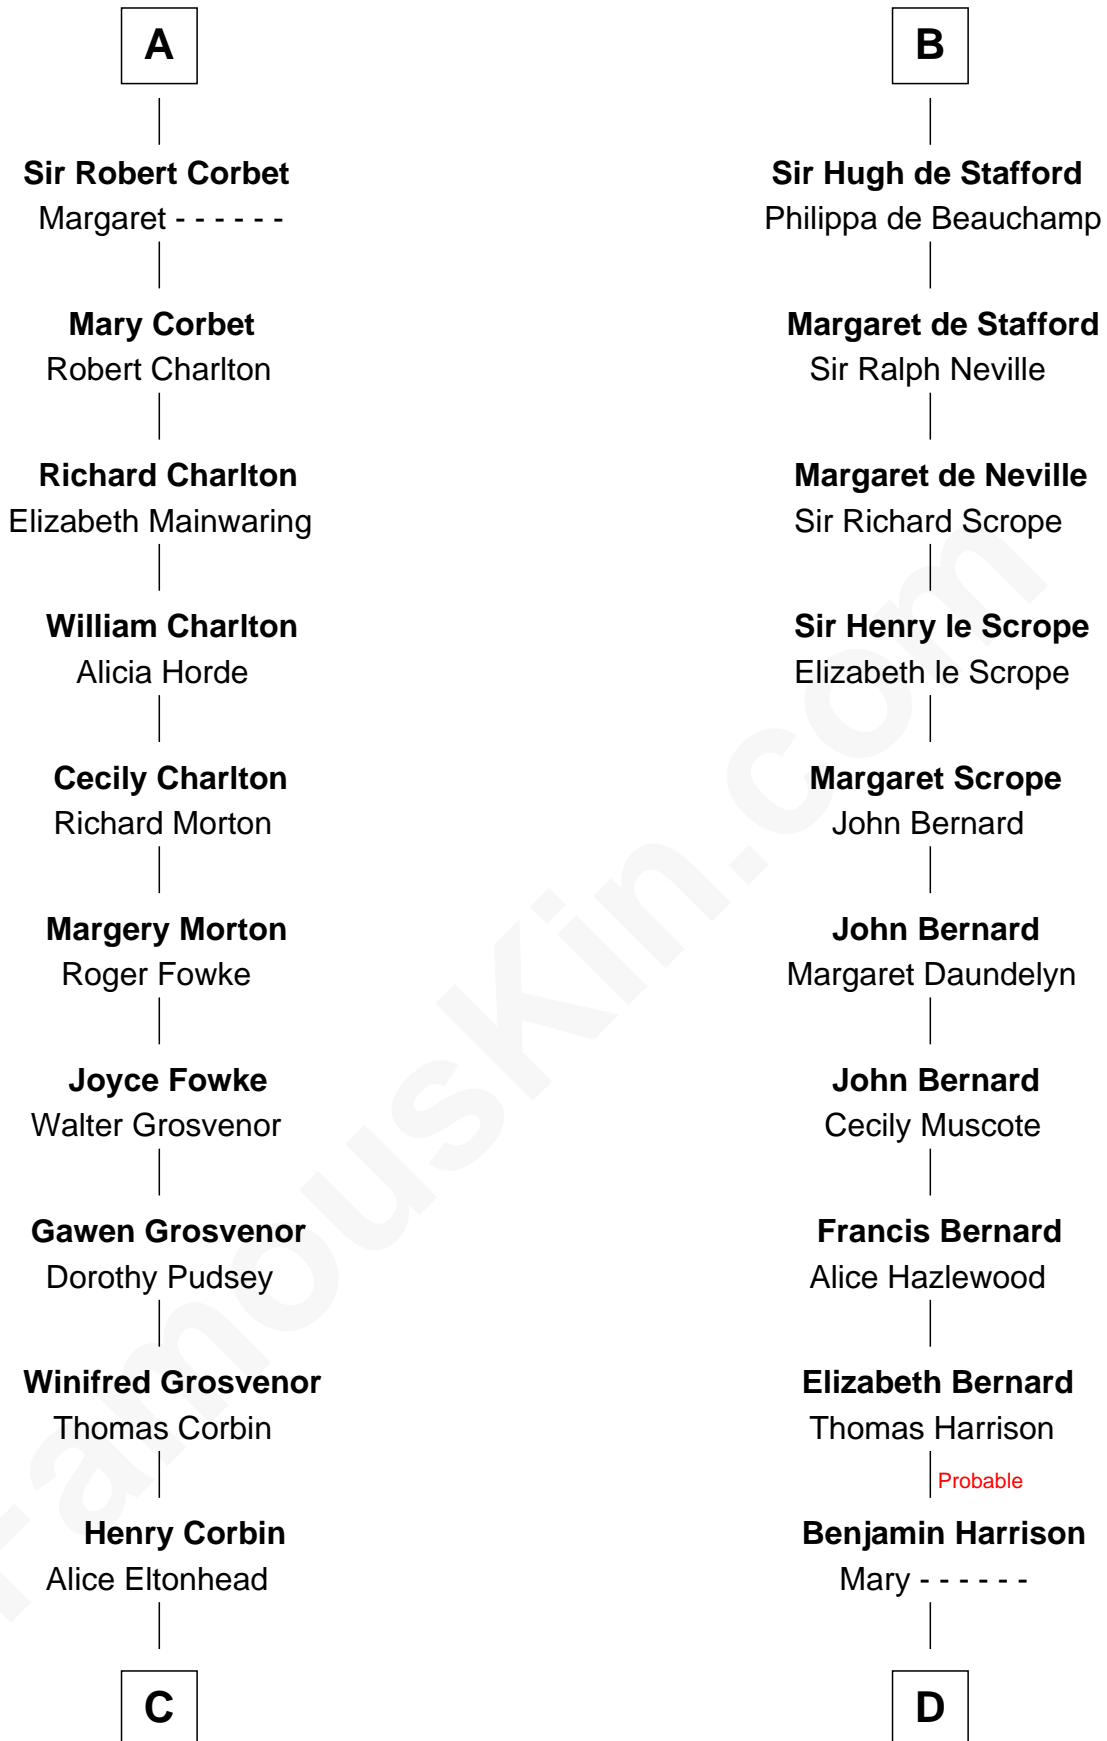

FamousKin.com Relationship Chart of

General Robert E. Lee

Confederate Army - U.S. Civil War

21st cousin of

William Henry Harrison

9th U.S. President

Ralph Paynell

C

Laetitia Corbin

Richard Lee

Henry Lee

Mary Bland

Col. Henry Lee

Lucy Grymes

Maj. Gen. Henry Lee

Anne Hill Carter