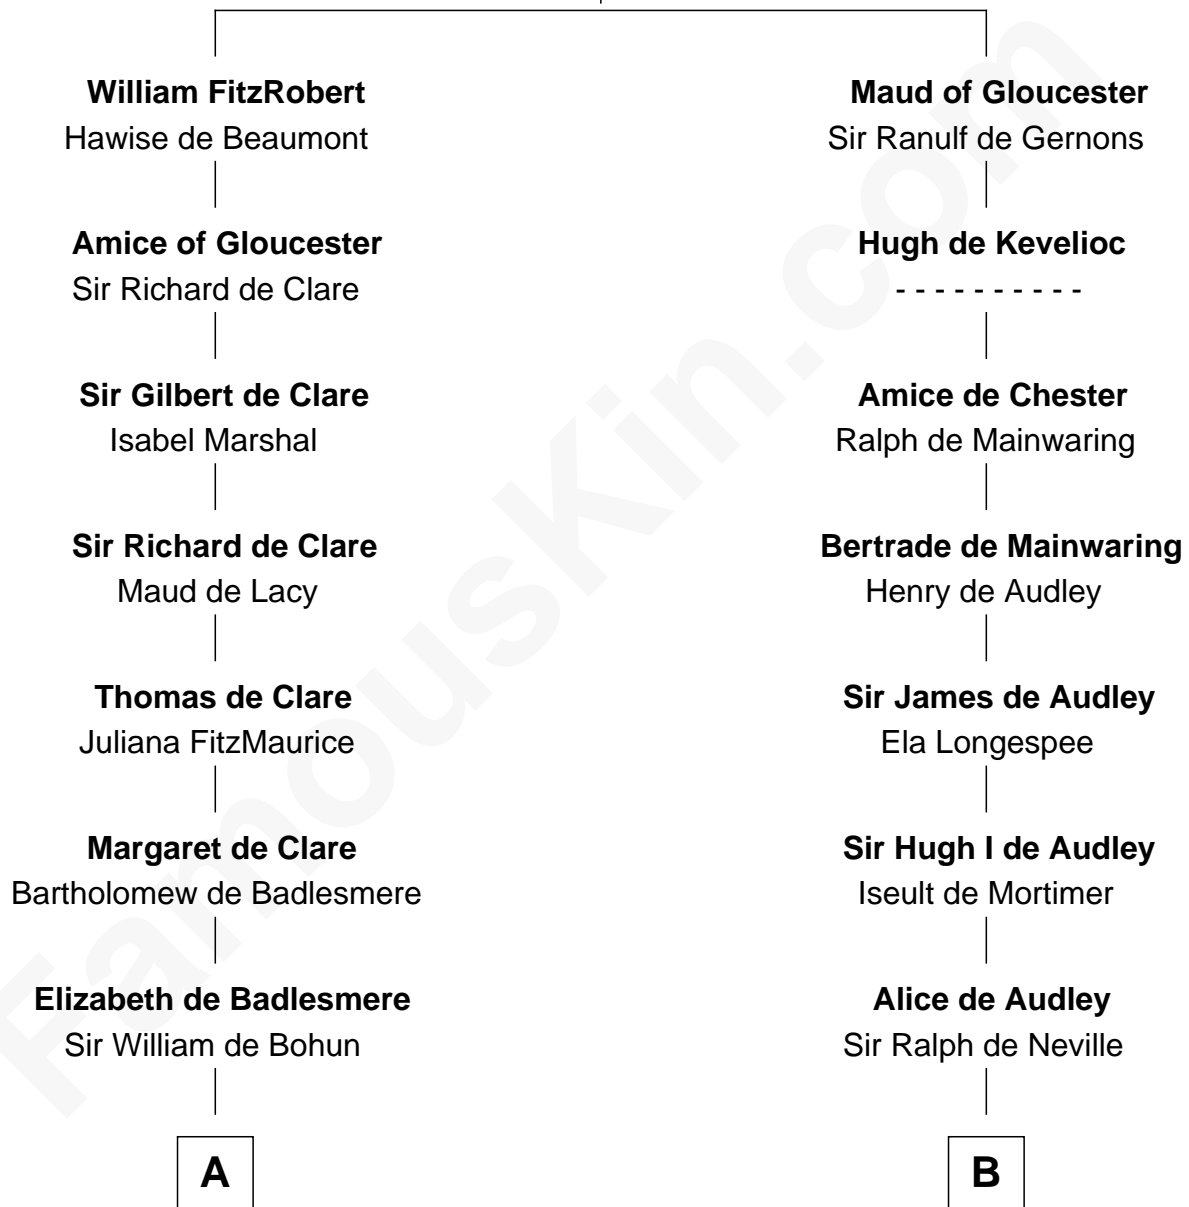

# FamousKin.com Relationship Chart of

**General Robert E. Lee**

*Confederate Army - U.S. Civil War*

21st cousin of

**William Henry Harrison**

*9th U.S. President*

**Robert of Gloucester**

Mabel FitzHamon

**C**

**Laetitia Corbin**

Richard Lee

**Henry Lee**

Mary Bland

**Col. Henry Lee**

Lucy Grymes

**Maj. Gen. Henry Lee**

Anne Hill Carter

**General Robert E. Lee**

*Confederate Army - U.S. Civil War*

**D**

**Benjamin Harrison**

Hannah Churchill

**Benjamin Harrison**

Elizabeth Burwell