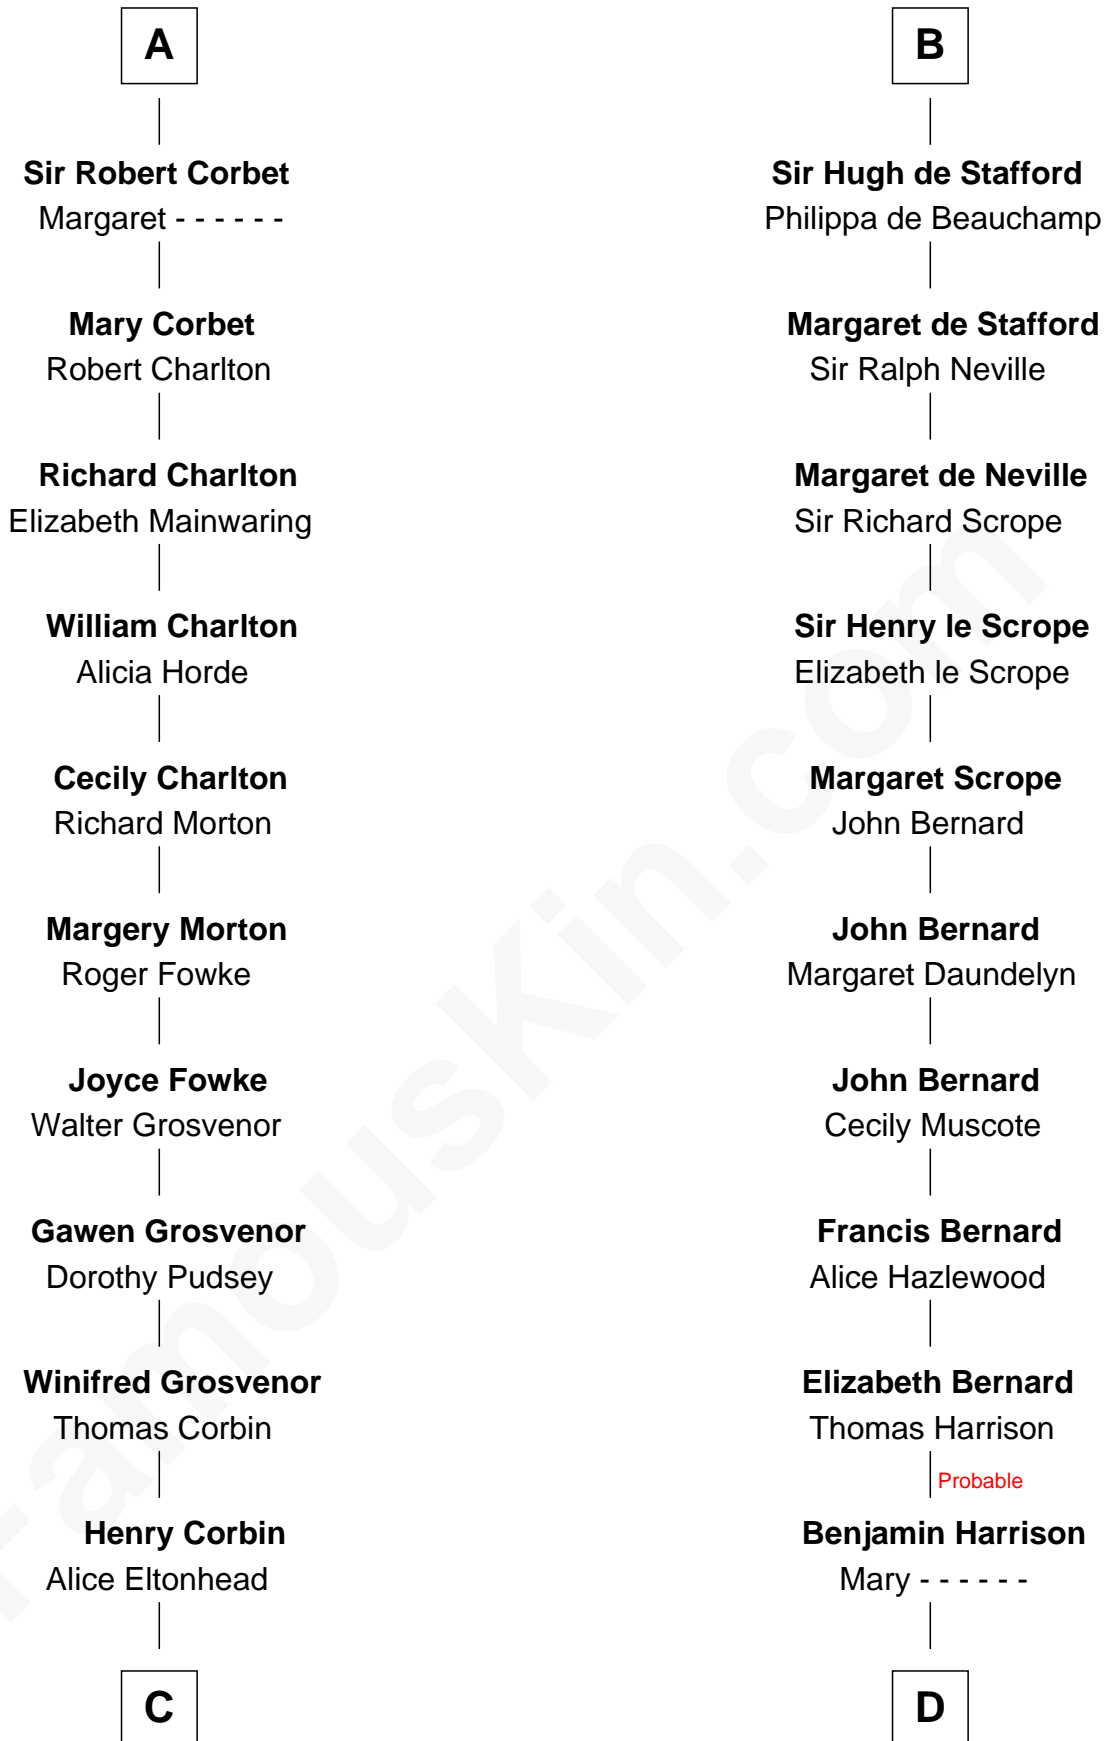

FamousKin.com Relationship Chart of

General Robert E. Lee

Confederate Army - U.S. Civil War

21st cousin of

William Henry Harrison

9th U.S. President

William d'Aubenev

Alice of Louvain