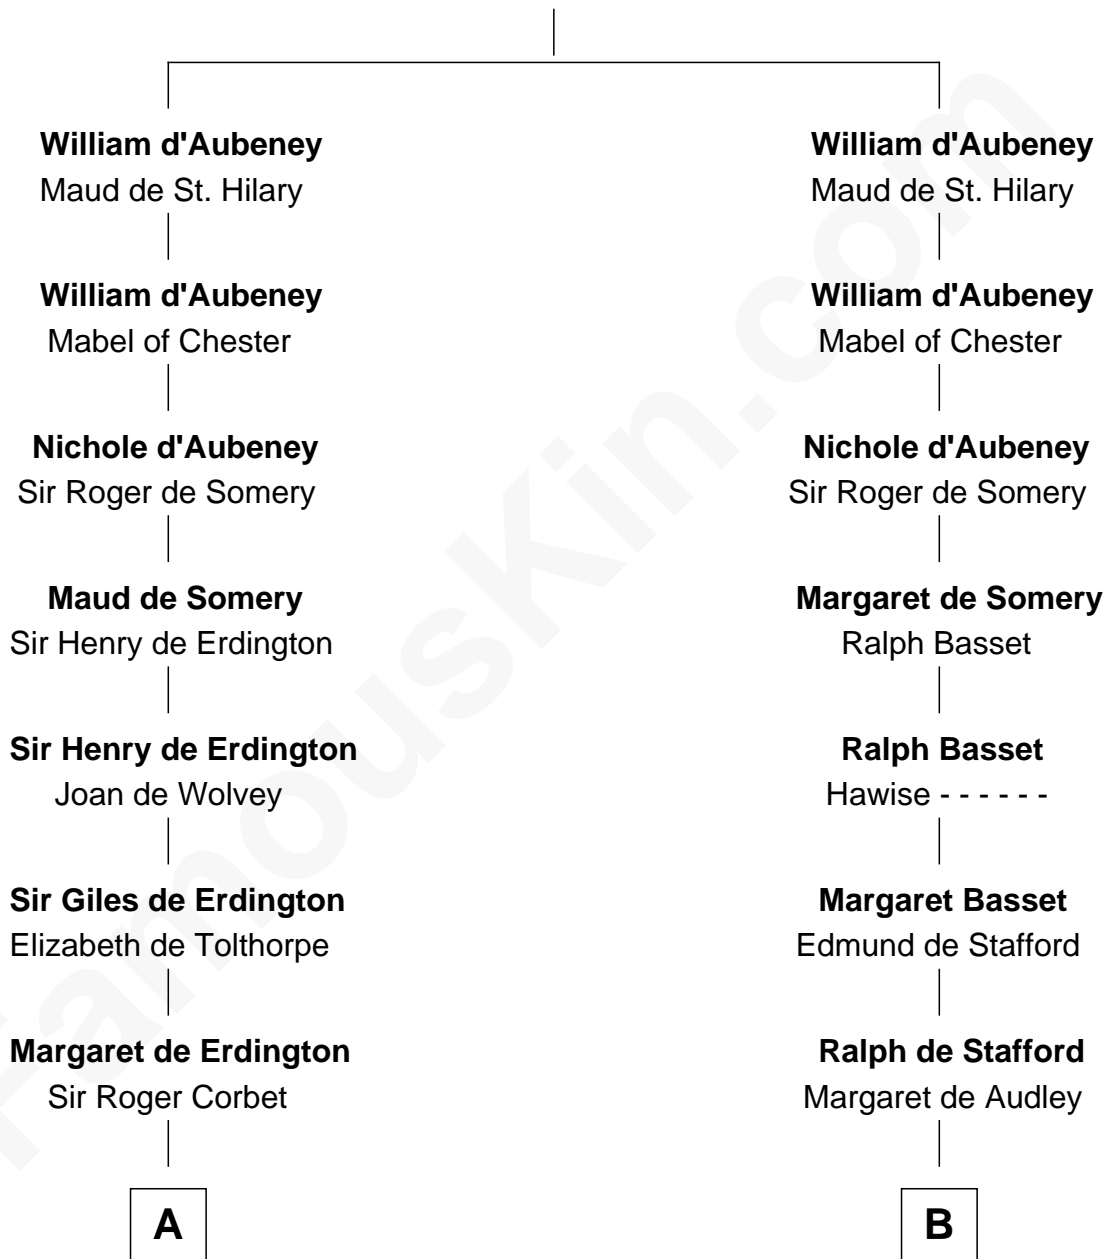

FamousKin.com Relationship Chart of

General Robert E. Lee

Confederate Army - U.S. Civil War

21st cousin of

William Henry Harrison

9th U.S. President

William d'Aubenev

Alice of Louvain

C

Laetitia Corbin

Richard Lee

Henry Lee

Mary Bland

Col. Henry Lee

Lucy Grymes

Maj. Gen. Henry Lee