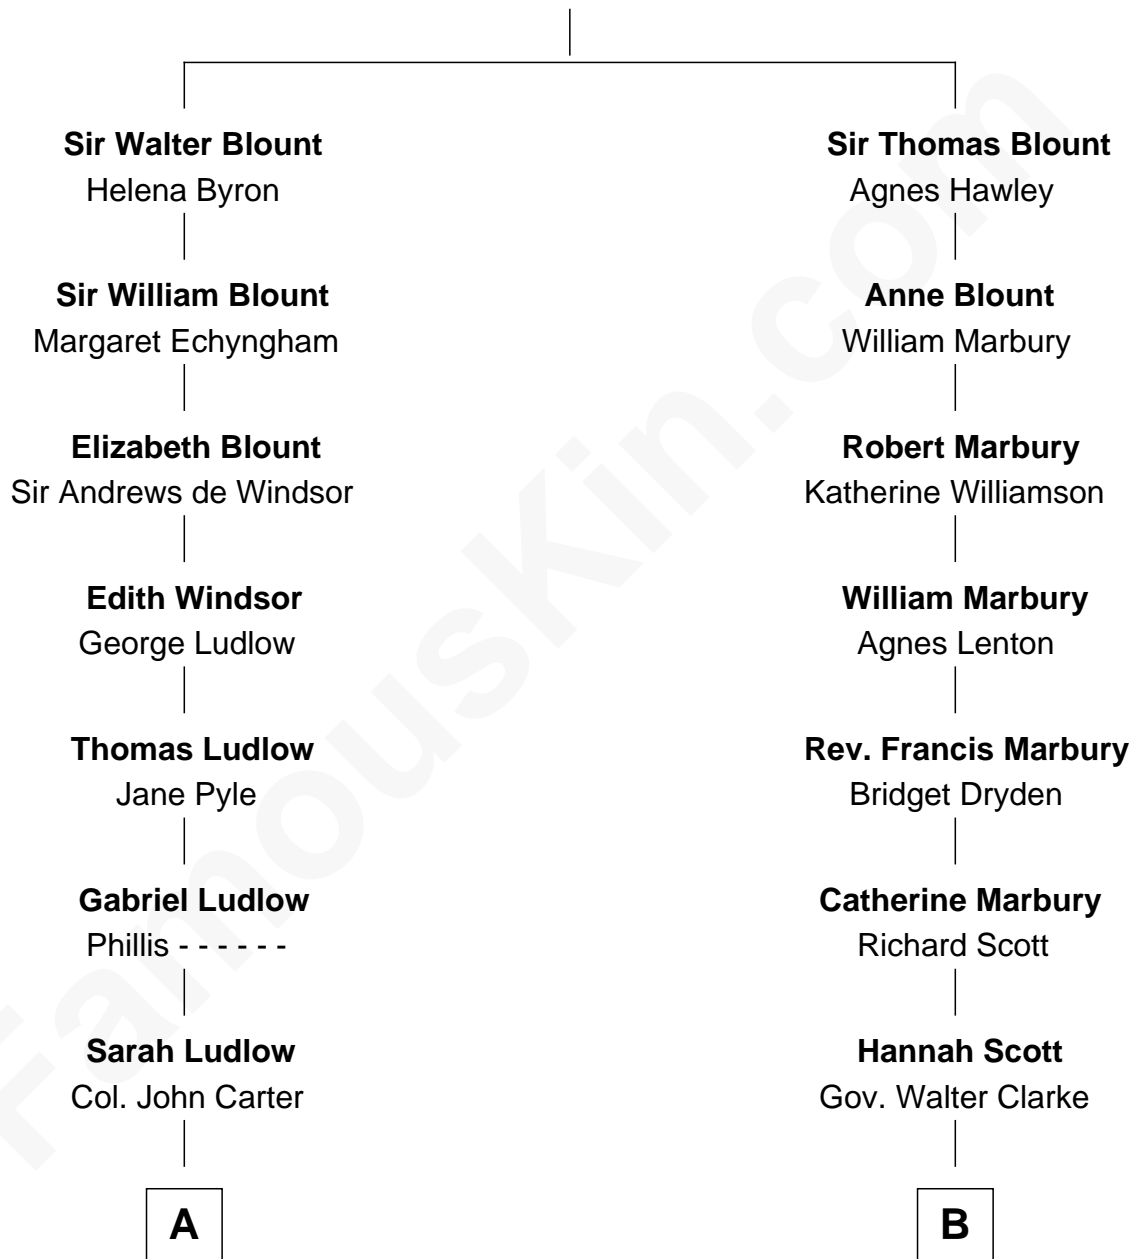

FamousKin.com

Relationship Chart of

General Robert E. Lee

Confederate Army - U.S. Civil War

11th cousin 1 time removed of

Joseph Wharton

Founder of the Wharton School of Business

Sir Thomas Blount

Margaret de Gresley

A

Col. Robert Carter

Judith Armistead

John Carter

Elizabeth Hill

Charles Carter

Anne Butler Moore