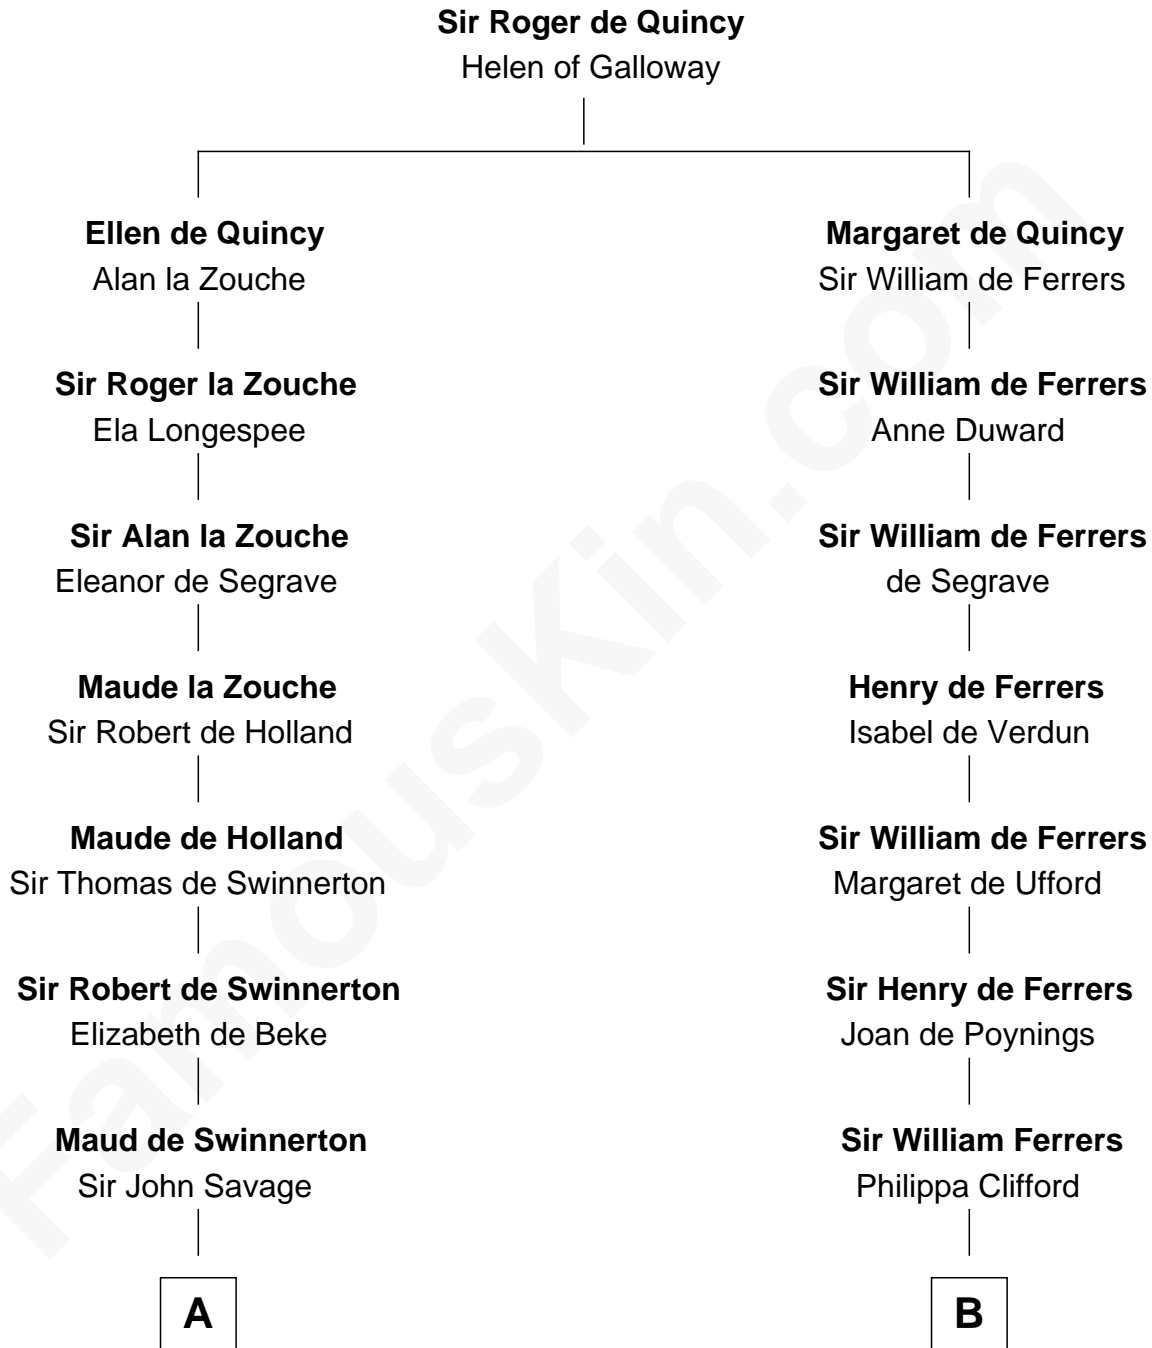

FamousKin.com Relationship Chart of

General Robert E. Lee

Confederate Army - U.S. Civil War

19th cousin 1 time removed of

Joseph Wharton

Founder of the Wharton School of Business

C

Col. Henry Lee

Lucy Grymes

Maj. Gen. Henry Lee

Anne Hill Carter

General Robert E. Lee

Confederate Army - U.S. Civil War

D

Thomas Rodman

Mary Borden