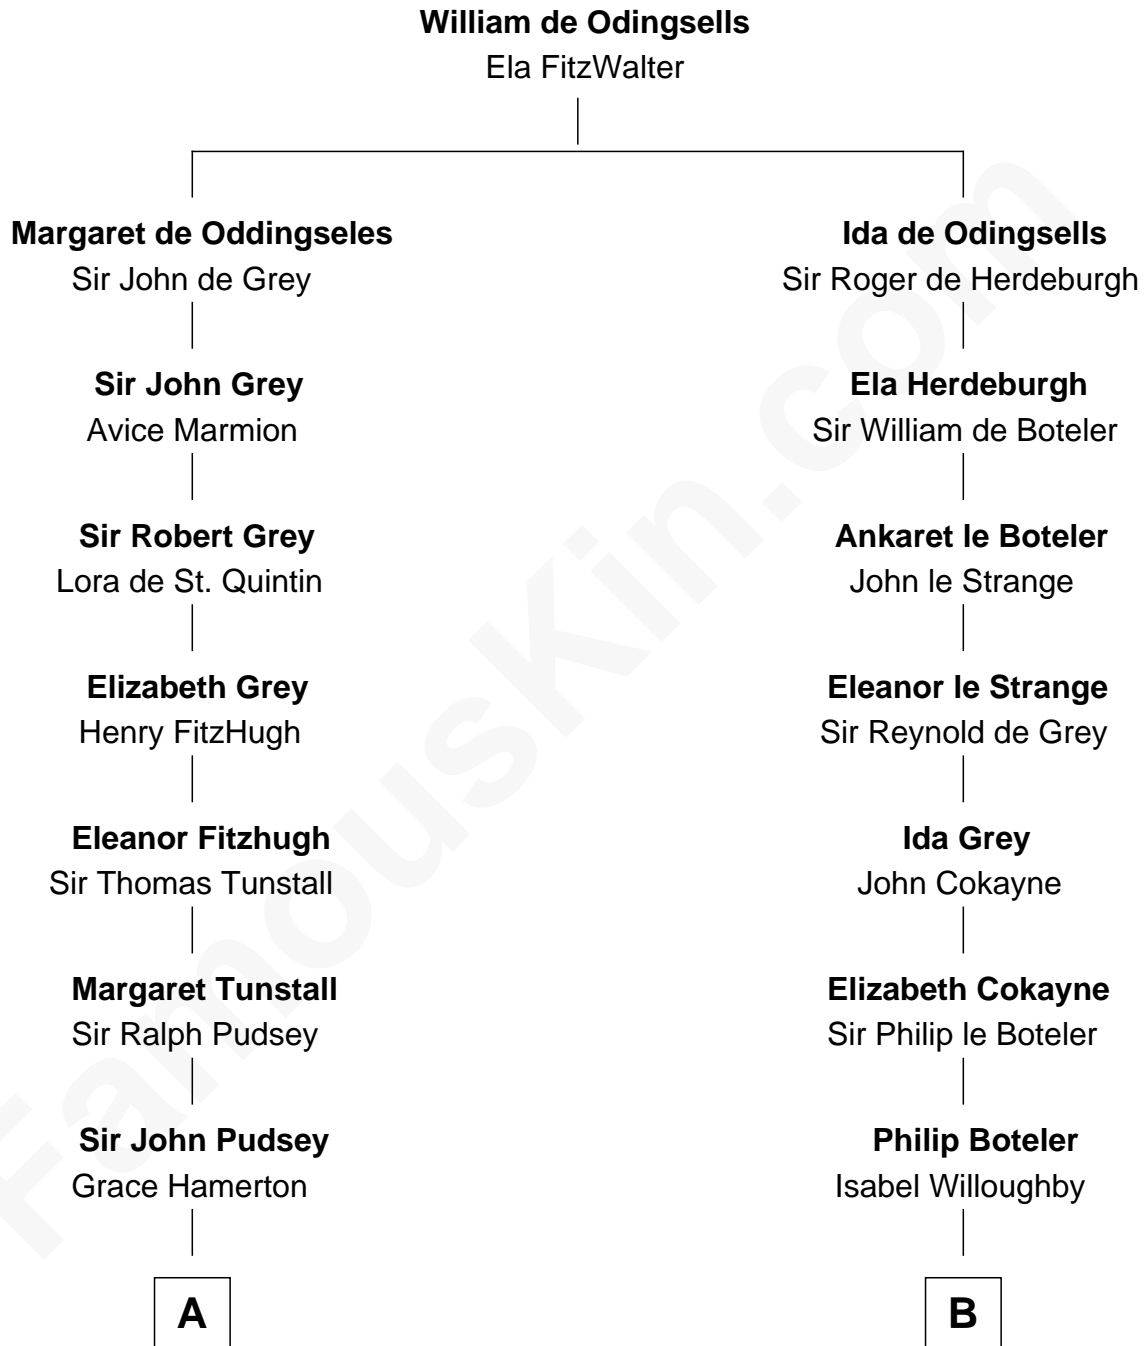

FamousKin.com

Relationship Chart of

General Robert E. Lee

Confederate Army - U.S. Civil War

19th cousin 1 time removed of

Joseph Wharton

Founder of the Wharton School of Business

C

Col. Henry Lee

Lucy Grymes

Maj. Gen. Henry Lee

Anne Hill Carter

General Robert E. Lee

Confederate Army - U.S. Civil War

D

Thomas Rodman

Mary Borden

Hannah Rodman

Samuel Rowland Fisher

Deborah Fisher

William Wharton

Joseph Wharton

Founder, Wharton School of Business