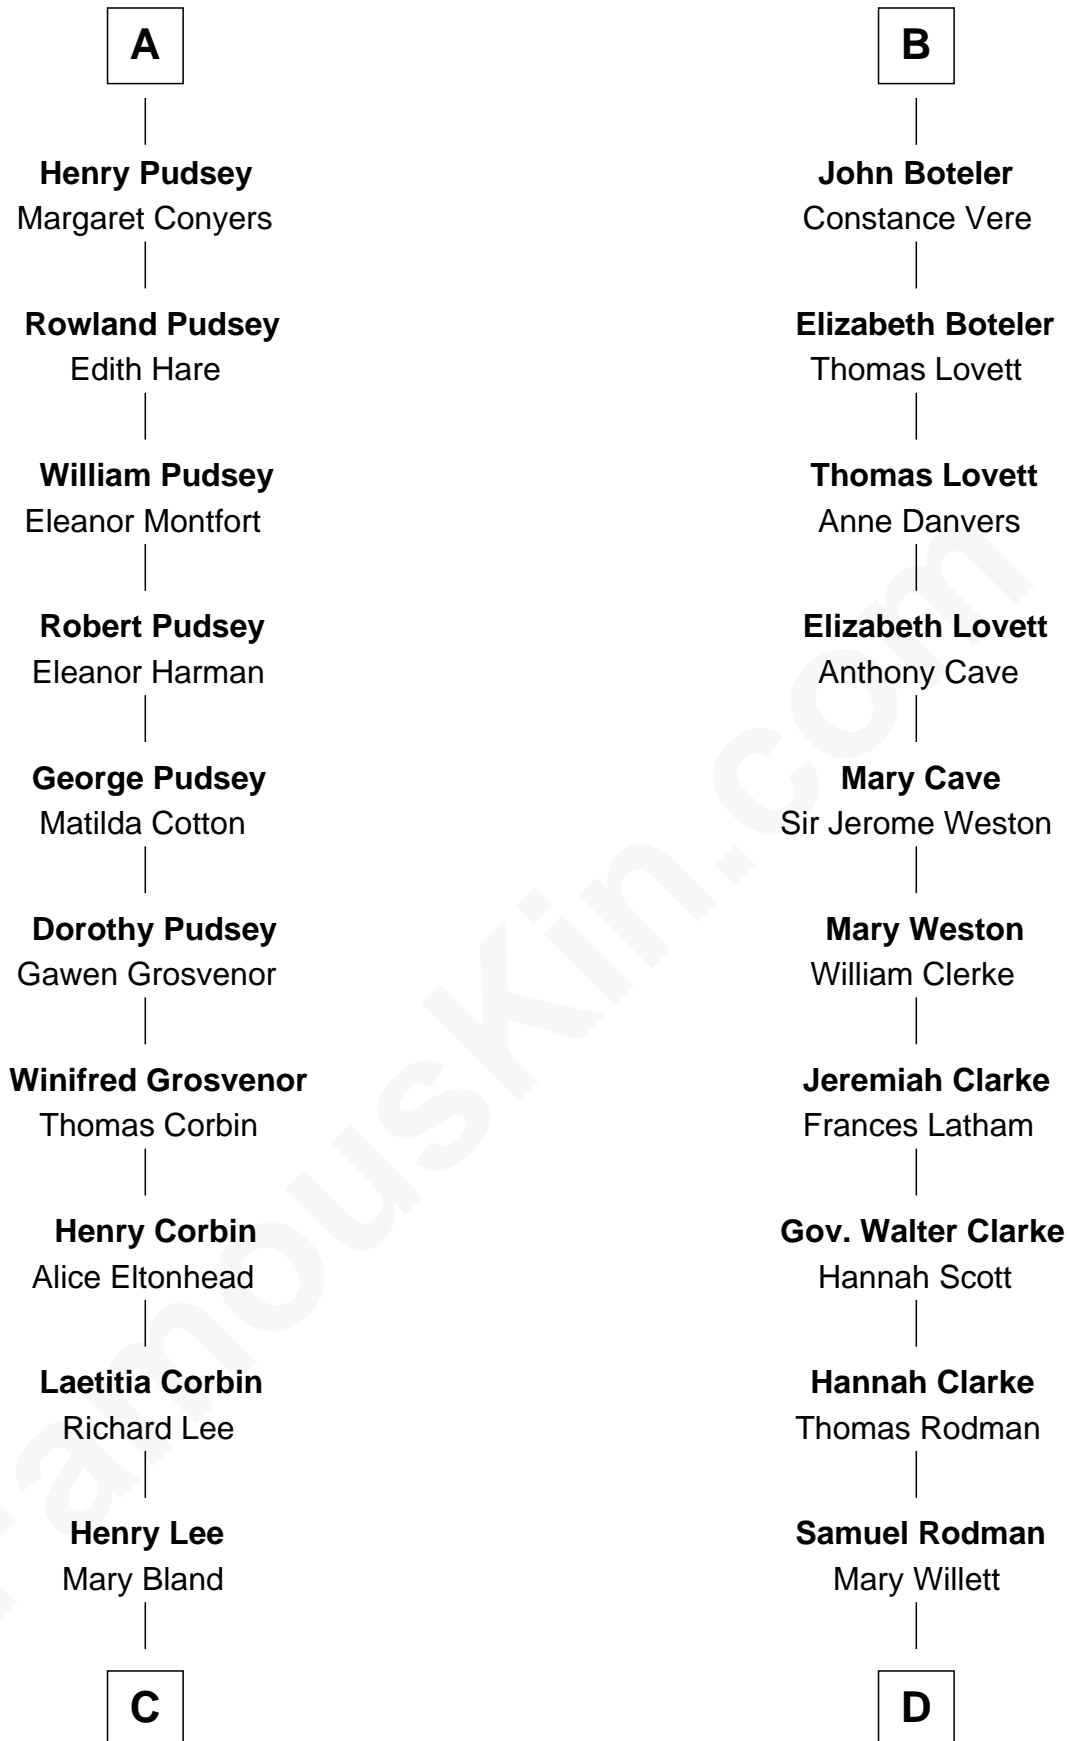

FamousKin.com

Relationship Chart of

General Robert E. Lee

Confederate Army - U.S. Civil War

19th cousin 1 time removed of

Joseph Wharton

Founder of the Wharton School of Business

C

Col. Henry Lee

Lucy Grymes

Maj. Gen. Henry Lee

Anne Hill Carter

General Robert E. Lee

Confederate Army - U.S. Civil War

D

Thomas Rodman

Mary Borden

Hannah Rodman

Samuel Rowland Fisher

Deborah Fisher

William Wharton

Joseph Wharton

Founder, Wharton School of Business